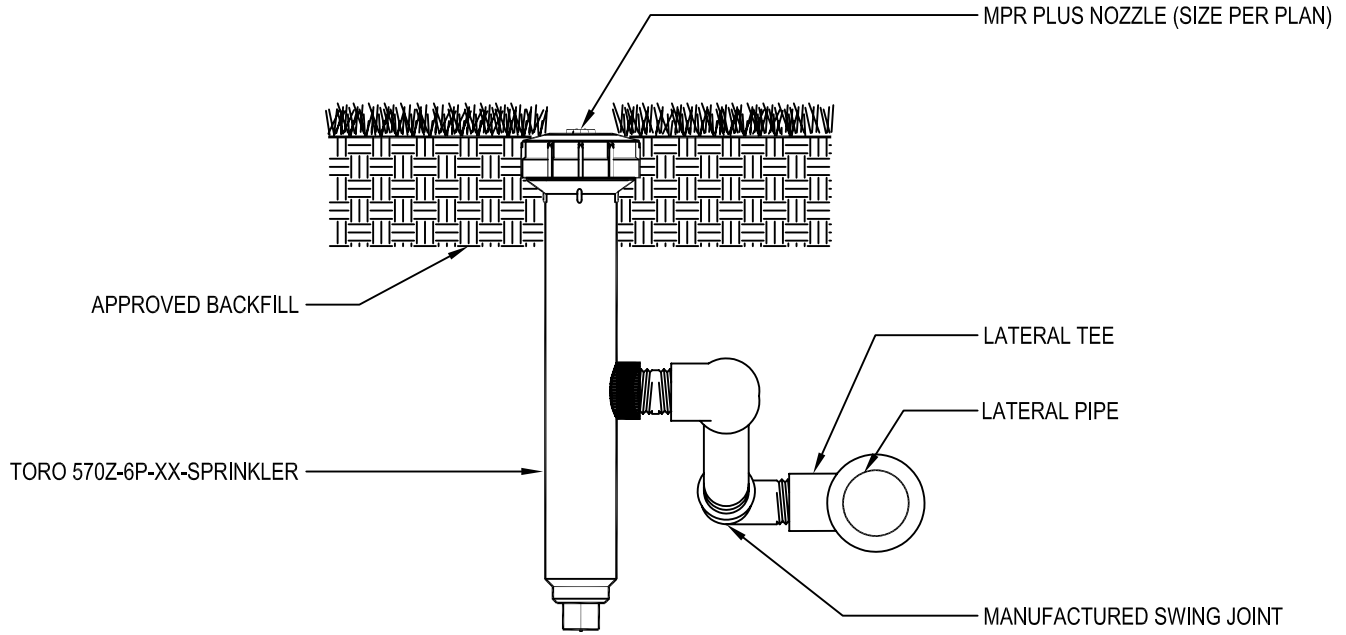

TORO-IRRIGATION DIVISION
 5825 JASMINE STREET
 RIVERSIDE, CA 92504
 TOLL FREE: 1-800-664-4740
 PHONE: (951) 785-3152
 FAX: (951) 359-1870
 www.toro.com

SECTION/ELEVATION
 NOT TO SCALE

- SELECT DESIRED OPTION
- SUPER FUNNY PIPE, SIDE INLET
 - SWING JOINT, SIDE INLET (SHOWN)
 - SWING JOINT
 - SUPER FUNNY PIPE
 - RISER

NOTES:

1. INSTALLATION TO BE COMPLETED IN ACCORDANCE WITH MANUFACTURER'S SPECIFICATIONS.
2. DO NOT SCALE DRAWINGS.
3. INSTALL SPRINKLER AT FINISHED GRADE.

ST SPRINKLERS: 570Z SERIES 6" POP-UP

FIXED-SPRAY SPRINKLER, SWING JOINT, SIDE INLET