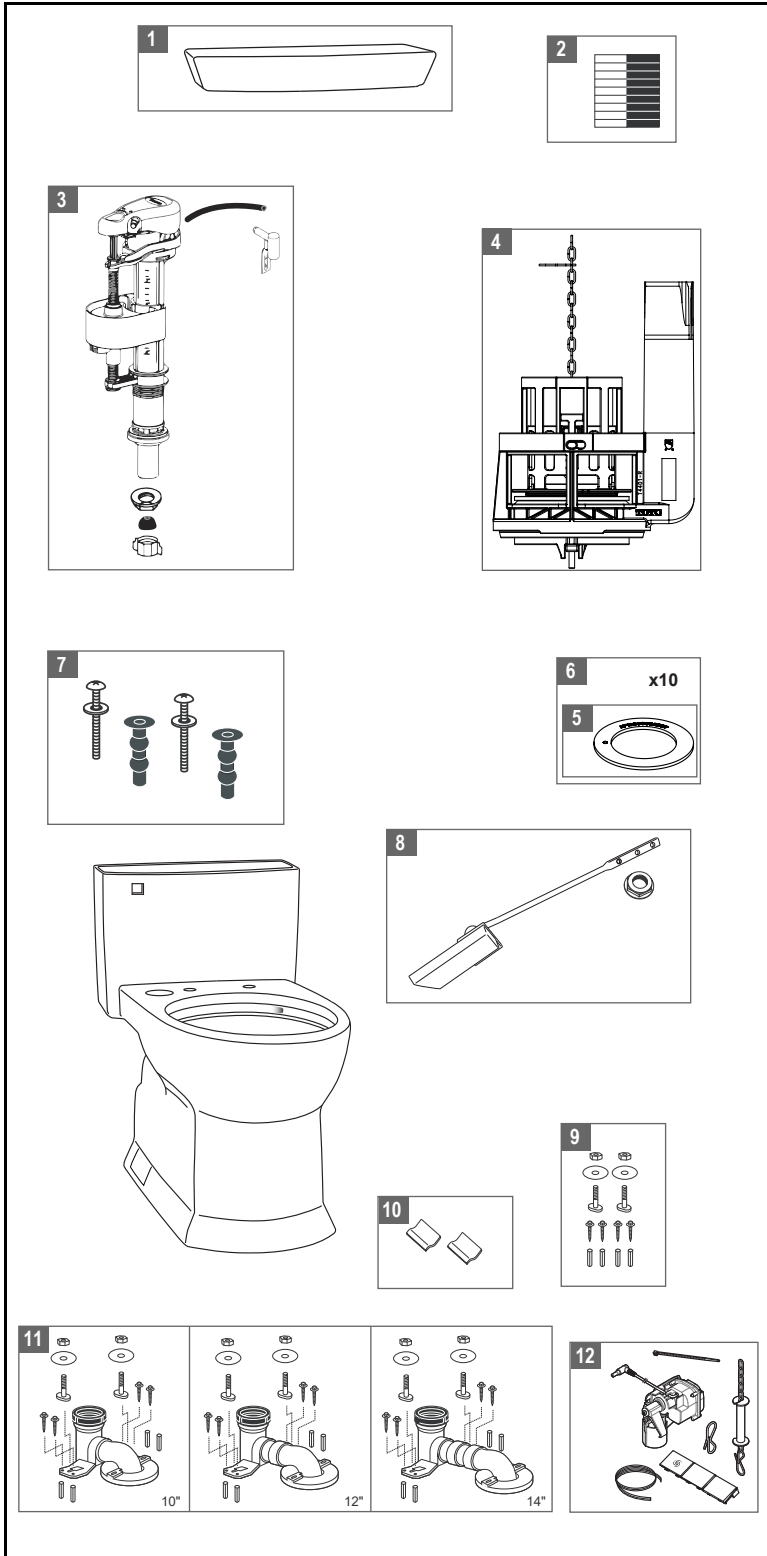

MS964124CEF, MS964124CEFG

1.28 gpf Toilet, Elongated Bowl, Universal Height, TORNADO FLUSH®, CEFIONTECT®, Unifit Rough-In & Auto Flush

Item	Part Number	Description
1	TCU964CRE#01	Tank Lid w/ Velcro Tape - Cotton
	TCU964CRE#03	Tank Lid w/ Velcro Tape - Bone
	TCU964CRE#11	Tank Lid w/ Velcro Tape - Colonial White
	TCU964CRE#12	Tank Lid w/ Velcro Tape - Sedona Beige
	TCU964CRE#51	Tank Lid w/ Velcro Tape - Ebony
2	THU107	Velcro Tape
3	TSU81.30-A	Fill Valve
4	THU850-A	Drain Valve
5	THU407	Seal Gasket (1 piece)
6	THU370	Seal Gasket (10 piece)
7	THU651N	Top Mounting Seat Hardware
8	THU225#CP	Trip Lever - Chrome Plated
	THU225#BN	Trip Lever - Brushed Nickel
	THU225#PN	Trip Lever - Polished Nickel
	THU225#PB	Trip Lever - Polished Brass
9	THU020N	Rough-In Mounting Hardware Kit
10	TCU964CV#01	Cover Plate Set w/ Velcro Tape - Cotton
	TCU964CV#03	Cover Plate Set w/ Velcro Tape - Bone
	TCU964CV#11	Cover Plate Set w/ Velcro Tape - Colonial White
	TCU964CV#12	Cover Plate Set w/ Velcro Tape - Sedona Beige
	TCU964CV#51	Cover Plate Set w/ Velcro Tape - Ebony
11	TSU03W.10R	UniFit - 10" Rough-In
	TSU03W.12R	UniFit - 12" Rough-In
	TSU03W.14R	UniFit - 14" Rough-In
12	THU857	Auto Flush unit for single flush

Actual Product may vary slightly from illustration.

Note: