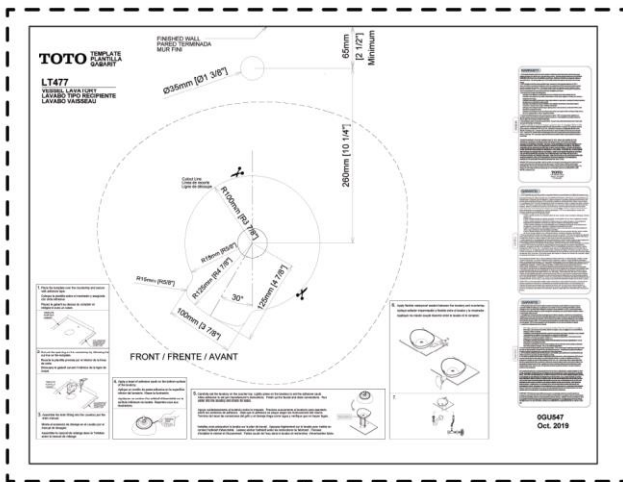

Kiwami®
Asymmetrical Vessel Lavatory
(including CEFIONTECT®)

Item	Part	Description
1	0GU547	Template and Installation Instructions

1

Note:

* MT models do not have CEFIONTECT®

Product Number Explanations

Vessel Lavatory

(LT) Lavatory
(477) Model
(G) CEFIONTECT®
(MT) Clean Matte

Colors

(#01) Cotton
(#CMW) Clean Matte
White

Actual Product may vary slightly from illustration.