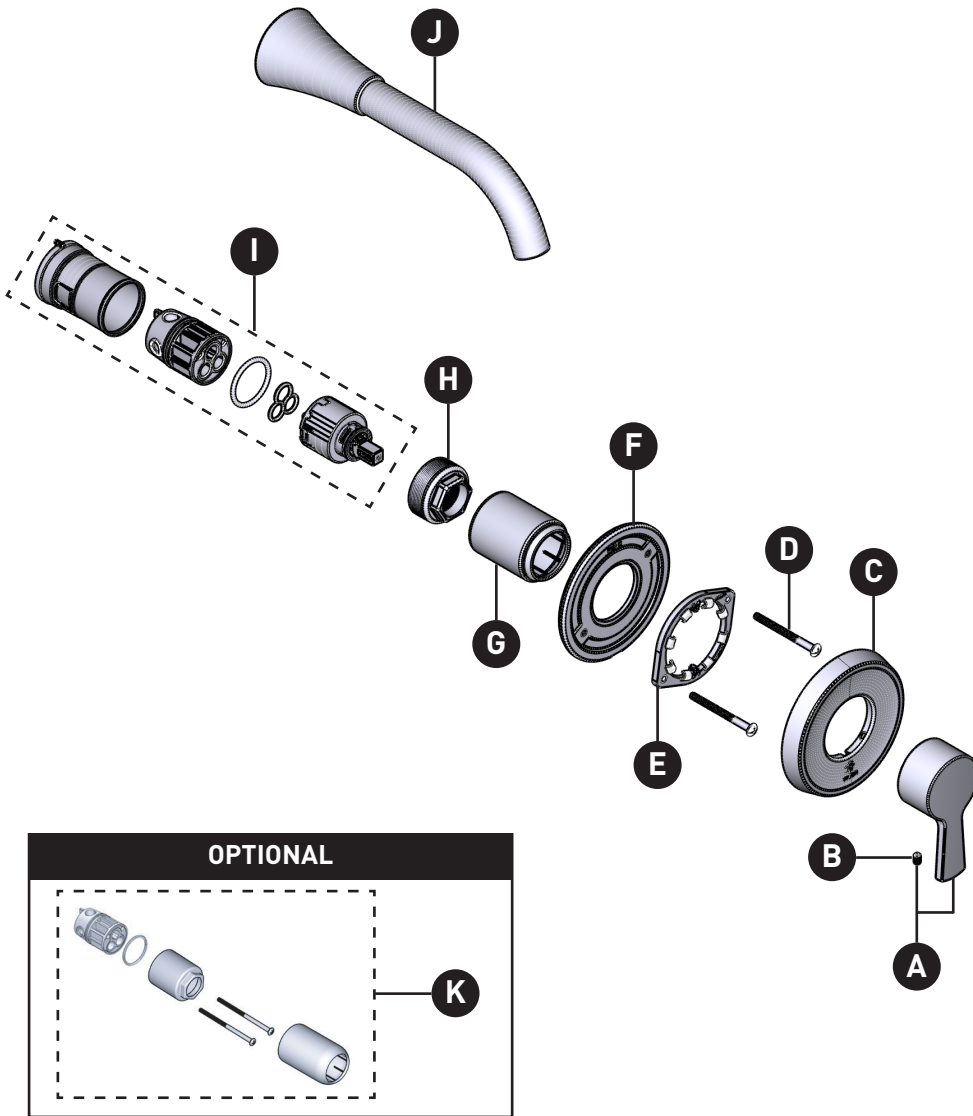

MOEN®

ILLUSTRATED PARTS

ORDER BY PART NUMBER

Trim can be used with WMV130 Series

JASE™

Single-handle Tub/Shower Valve
WT430 Series

ID	Kit Number	Finish
*A	219522	See Below
B	40057	N/A
*C	210584	See Below
D	200764	N/A
E	210568	N/A
F	210565	N/A
*G	200775	See Below
H	210563	N/A
I	1215	N/A
*J	219523	See Below
*K	210492	See Below