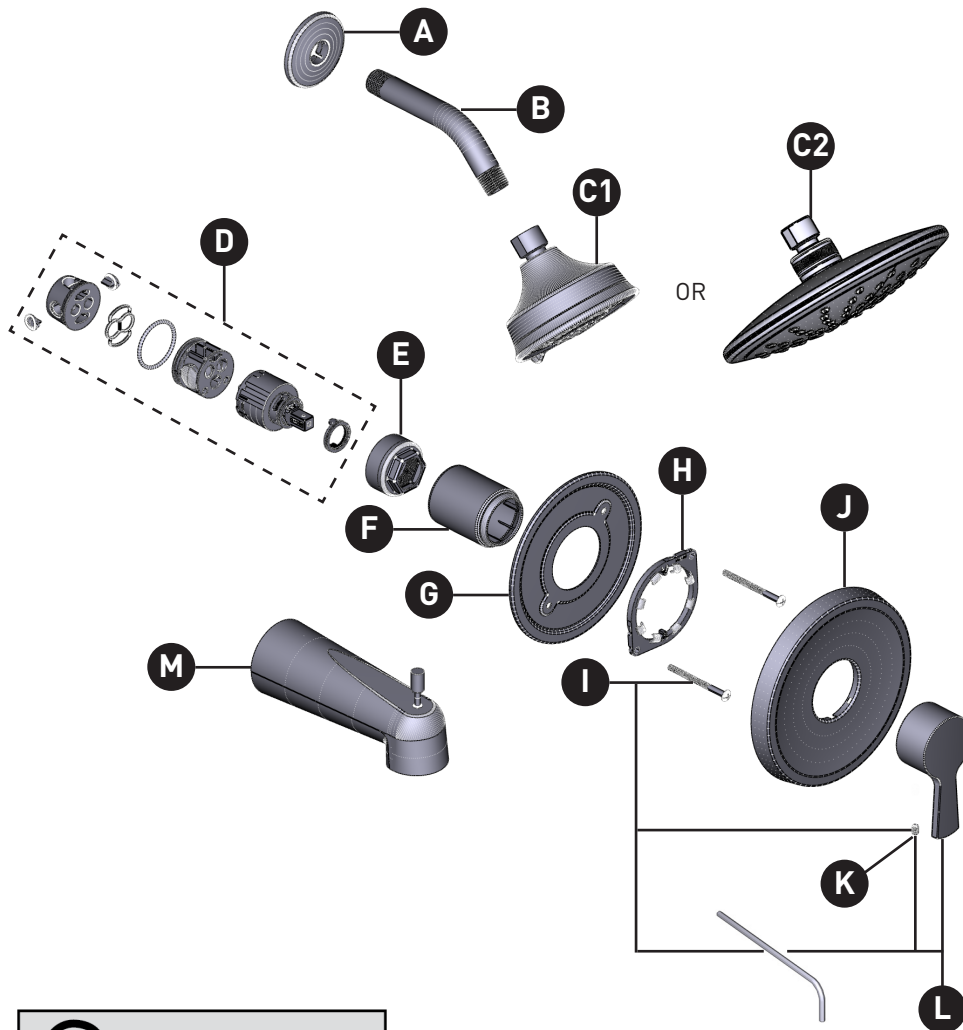

## ILLUSTRATED PARTS

ORDER BY PART NUMBER

**JASE™**

Single-Handle M-CORE™ 2-Series Trim

**VALVE TRIM ONLY**

UT2501  
UT2501BN  
UT2501BL  
UT2501BZG

**SHOWER TRIM ONLY**

UT2412EP  
UT2412EPBN  
UT2412EPBL  
UT2412EPBZG  
UT2342EP  
UT2342EPBN  
UT2342EPBL  
UT2342EPBZG

**TUB SHOWER TRIM**

UT2413EP  
UT2413EPBN  
UT2413EPBL  
UT2413EPBZG  
UT2433EP  
UT2433EPBN  
UT2433EPBL  
UT2433EPBZG

ID	Kit Number	Finish
*A	137488	See Below
*B	10154	See Below
*C1	3638EP (Only for UT2412EP and UT2413EP series)	See Below
*C2	6345EP (Only for UT2342EP and UT2433EP series)	See Below
D	1212	N/A
E	200762	N/A
*F	200775	See Below
G	200766	N/A
H	200772	N/A
I	200764	N/A
*J	206322	See Below
K	40057	N/A
*L	219522	See Below
*M	3839	See Below