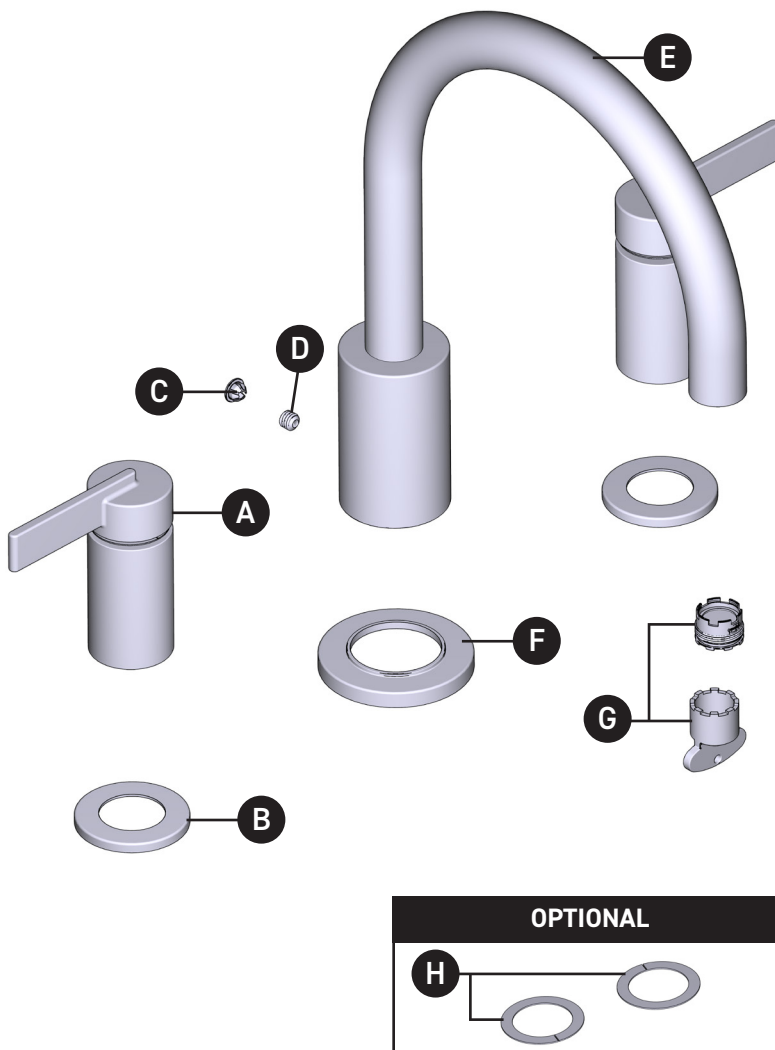

MOEN®

ORDER BY PART NUMBER

Illustrated Parts

CIA™

Two-Handle Roman Tub Faucet Trim

| MODEL | HANDLE | FINISH |
|---------|--------|----------------|
| T6223 | Lever | Chrome |
| T6223BN | Lever | Brushed Nickel |
| T6223BG | Lever | Brushed Gold |
| T6223BL | Lever | Matte Black |

| ID | Kit Description | Kit Number | Finish |
|----|--|----------------------------------|----------------|
| A | Handle Kit | 201902 | Chrome |
| | | 201902BN | Brushed Nickel |
| | | 201902BG | Brushed Gold |
| | | 201902BL | Matte Black |
| B | Handle Escutcheon Kit (x2) | 201915 | Chrome |
| | | 201915BN | Brushed Nickel |
| | | 201915BG | Brushed Gold |
| | | 201915BL | Matte Black |
| C | Plug Button | 1512 | Chrome |
| | | 1512BN | Brushed Nickel |
| | | 1512BG | Brushed Gold |
| | | 1512WR (Used for Matte Black) | Wrought Iron |
| D | Set Screw (Requires 3/32" Hex Key) | 99892 | N/A |
| E | Spout | 201903 | Chrome |
| | | 201903BN | Brushed Nickel |
| | | 201903BG | Brushed Gold |
| | | 201903BL | Matte Black |
| F | Spout Escutcheon | 201916 | Chrome |
| | | 201916BN | Brushed Nickel |
| | | 201916BG | Brushed Gold |
| | | 201916BL | Matte Black |
| G | Stream Straightener (includes tool) | 12884 | N/A |
| H | Red & Blue Temperature Indicator Rings | 190162 | N/A |