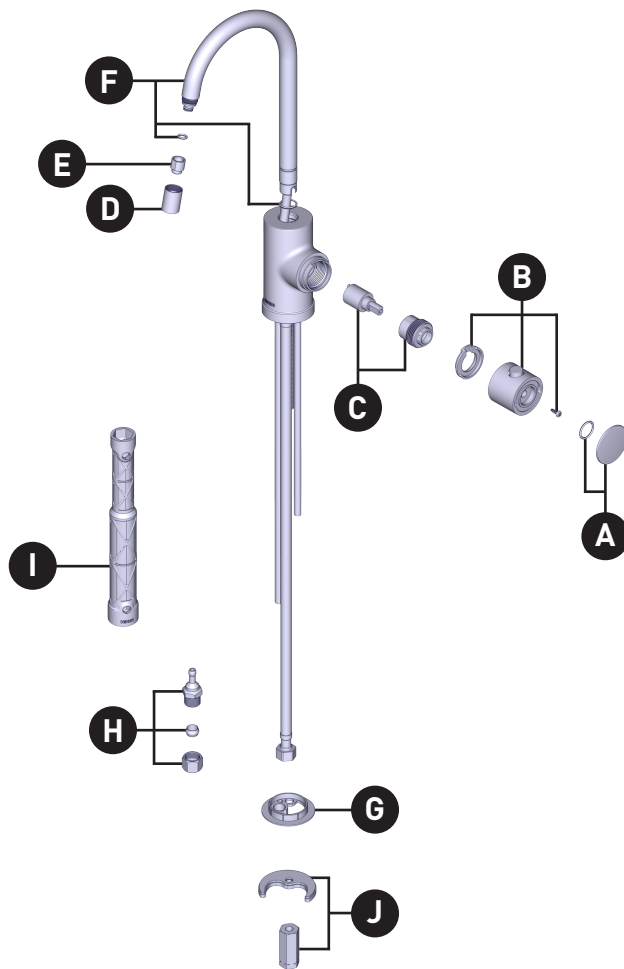

SIPTM

IH7660 Series Modern
Instant Hot Faucet

ORDER BY PART NUMBER

ID	Kit Number	Finish
*A	219601	See Below
*B	219602	See Below
C	219603	N/A
*D	219604	See Below
E	219605	N/A
*F	219606	See Below
G	219607	N/A
H	219608	N/A
I	118305	N/A
J	146190	N/A

NOTE: IH2300 Instant Hot Water Tank sold separately.

*Finish Determined by Suffix	
<u>Finish</u>	<u>Description</u>
No Suffix	Chrome
BG	Brushed Gold
BL	Matte Black
SRS	Spot Resist Stainless