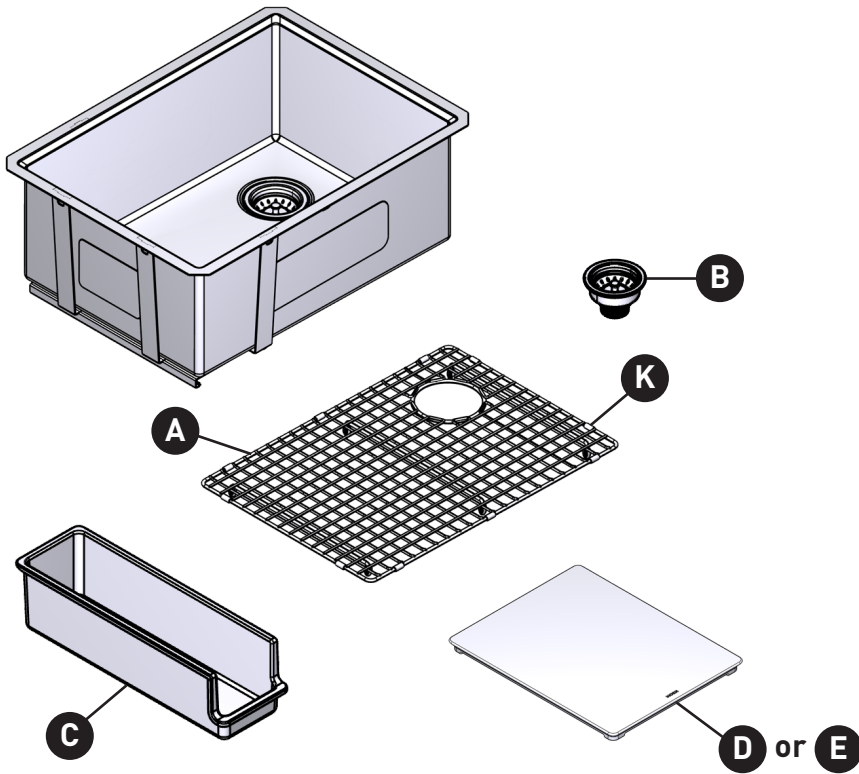

## ILLUSTRATED PARTS

### Luxe Chef 27" Workstation System Stainless Steel Undermount Single Bowl Sink GS161600R

ORDER BY PART NUMBER

ID	Kit Description	Kit Number
A	Sink Grid	215816
B	Drain Assembly with Basket Strainer	214327
C	Pullout Storage Bin	215821
D	White Oak Cutting Board	GA776
E	Acacia Cutting Board	GA781
F	Stainless Accessory Bundle	GA779
G	Drying Rack (x2)	215812
H	Prep Bin Holder, Bins (x2), Lids (x2)	215818
I	Colander	215810
J	Utensil Holder	215817
K	Bumpers for Grid	214351
L	Drop-in Mounting Hardware (x10)	212238
M	Undermount Mounting Hardware (x10)	212239

NOTE: GA776, GA781 and GA779 are sold separately.