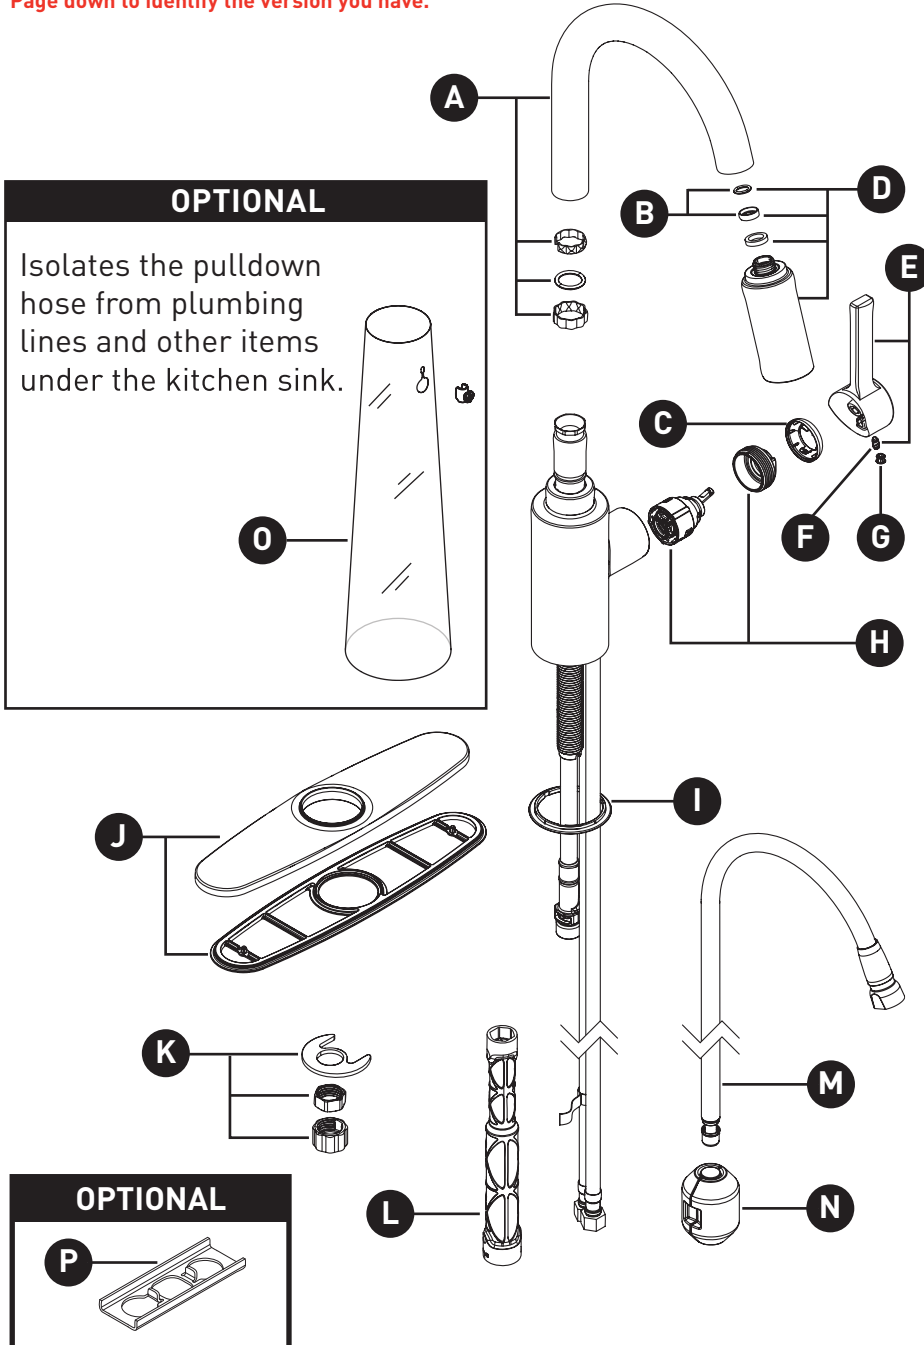

GENTA™ LX

Single-Handle High-Arc Pulldown Kitchen Faucet
7882 Series

ORDER BY PART NUMBER

There is more than one version of this model.
Page down to identify the version you have.

OPTIONAL

Isolates the pulldown hose from plumbing lines and other items under the kitchen sink.

ORDER BY PART NUMBER

OPTIONAL

Isolates the pulldown hose from plumbing lines and other items under the kitchen sink.

| ID | Kit Number | Finish |
|----|------------|--|
| *A | 176077 | See below |
| | 176077MSRS | Spot Resist Stainless |
| B | 158550 | N/A |
| *C | 160660 | See below |
| *D | 188029 | See below |
| *E | 188030 | See below |
| F | 155023 | N/A |
| *G | 152859 | See below |
| | 152859CSL | Classic Stainless (Use for Spot Resist Stainless) |
| H | 160657 | N/A |
| I | 161527 | Chrome |
| *J | 141002 | See below |
| K | 113173 | N/A |
| L | 118305 | N/A |
| M | 150259 | N/A |
| N | 125989 | N/A |
| O | 159060 | N/A |