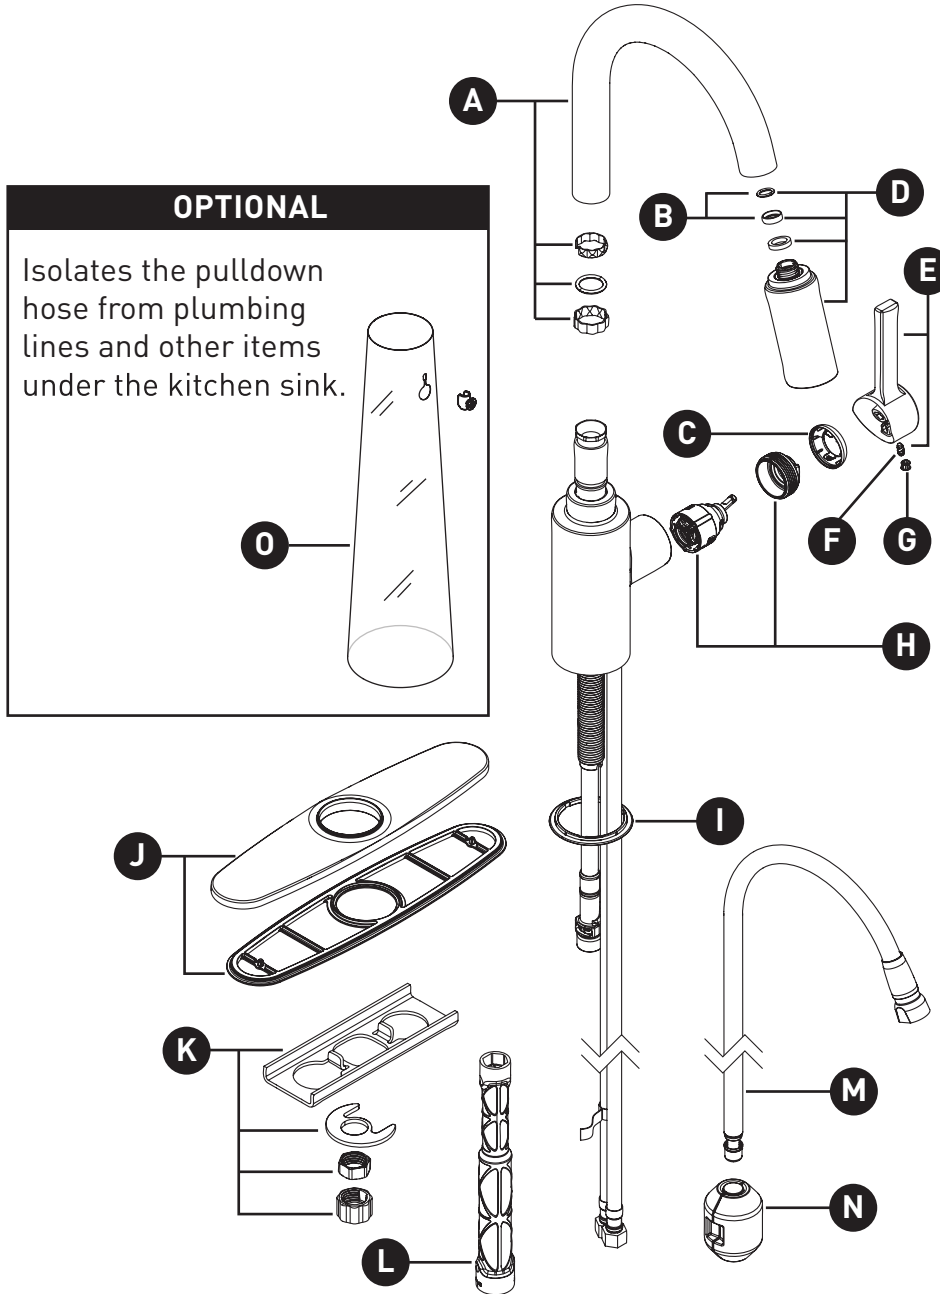

GENTA™ LX

Single-Handle High-Arc Pulldown Kitchen Faucet
7882 Series

ORDER BY PART NUMBER

There is more than one version of this model.
Page down to identify the version you have.

OPTIONAL

Isolates the pulldown hose from plumbing lines and other items under the kitchen sink.

ORDER BY PART NUMBER

OPTIONAL

Isolates the pulldown hose from plumbing lines and other items under the kitchen sink.

| ID | Kit Number | Finish |
|----|------------|--|
| *A | 176077 | See below |
| | 176077MSRS | Spot Resist Stainless |
| B | 158550 | N/A |
| *C | 160660 | See below |
| *D | 188029 | See below |
| *E | 188030 | See below |
| F | 155023 | N/A |
| *G | 152859 | See below |
| | 152859CSL | Classic Stainless (Use for Spot Resist Stainless) |
| H | 160657 | N/A |
| I | 161527 | Chrome |
| *J | 141002 | See below |
| K | 113173 | N/A |
| L | 118305 | N/A |
| M | 150259 | N/A |
| N | 125989 | N/A |
| O | 159060 | N/A |