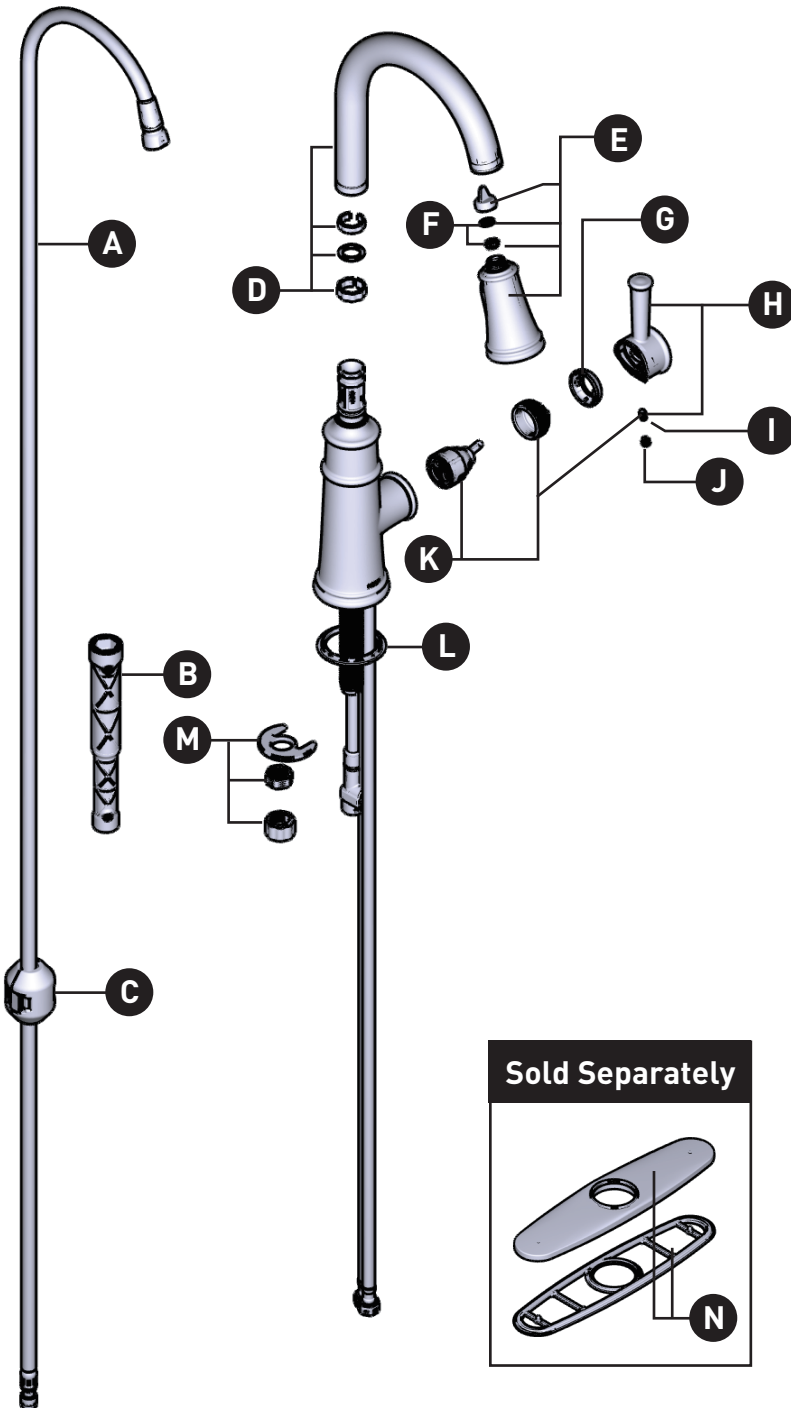

BELFIELD™

Single-Handle High-Arc Pulldown Kitchen Faucet
7260 Series

ORDER BY PART NUMBER

ID	Kit Number	Finish
A	150259	N/A
B	118305	N/A
C	125989	N/A
*D	176076	See below
*E	205846	See below
F	158550	N/A
*G	160660	See below
*H	205845	See below
I	155023	N/A
*J	152859	See below
K	160657	N/A
L	143338	Chrome
	143338BL	Matte Black(Use for Spot Resist Stainless)
M	192155	N/A
*N	157328	See below

***Finish Determined by Suffix**

Finish	Description
No Suffix	Chrome
BL	Matte Black
ORB	Oil Rubbed Bronze
SRS	Spot Resist Stainless
BZG	Bronzed Gold

Sold Separately