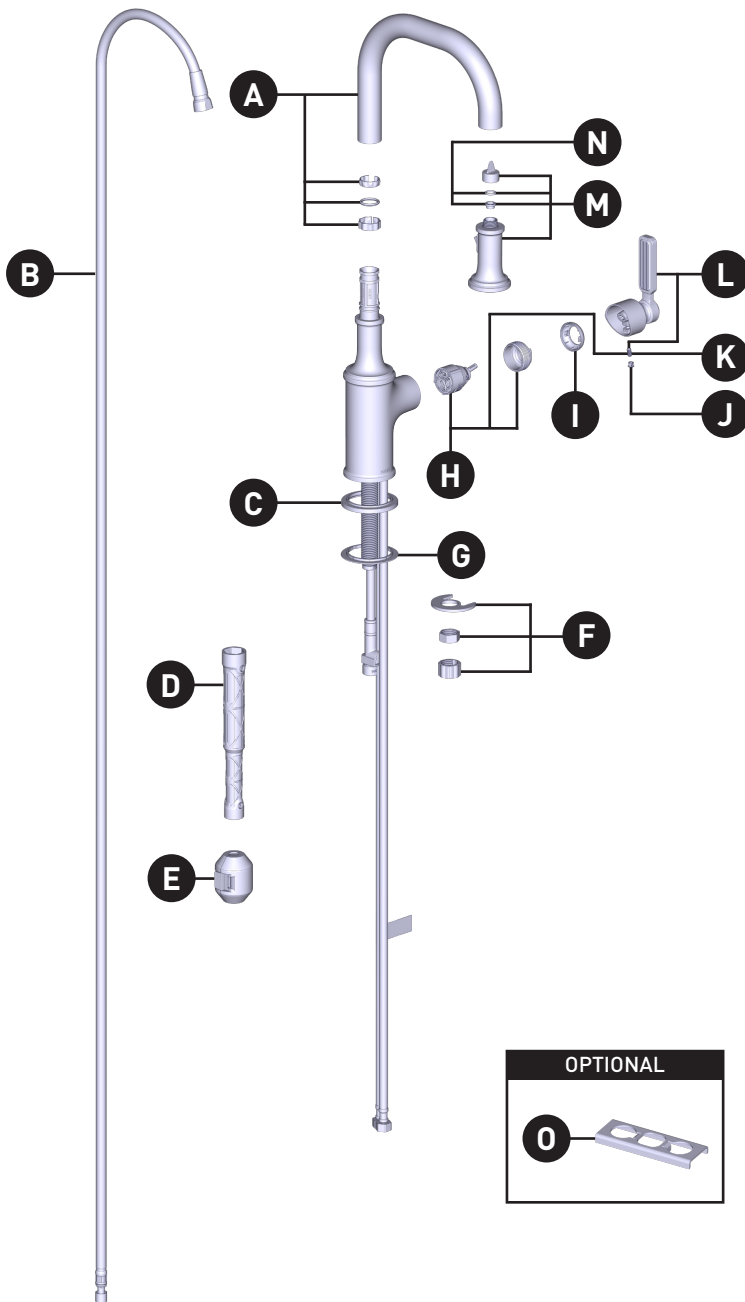

SMYTH™

Single-Handle High Arc Pulldown Bar Faucet
5770 Series

ORDER BY PART NUMBER

| ID | Kit Number | Finish |
|----|------------|---|
| *A | 218088 | See Below |
| B | 150259 | N/A |
| *C | 218087 | See Below |
| D | 118305 | N/A |
| E | 218915 | N/A |
| F | 192155 | N/A |
| G | 195362 | Spot Resist Stainless/ Nickel/Bronzed Gold |
| | 195362BL | Matte Black |
| H | 160657 | N/A |
| *I | 160660 | See Below |
| *J | 152859 | See Below |
| K | 155023 | N/A |
| *L | 218085 | See Below |
| *M | 218089 | See Below |
| N | 158550 | N/A |
| O | 176787 | N/A |

***Finish Determined by Suffix**

| Finish | Description |
|--------|-----------------------|
| SRS | Spot Resist Stainless |
| BL | Matte Black |
| NL | Nickel |
| BZG | Bronzed Gold |

OPTIONAL