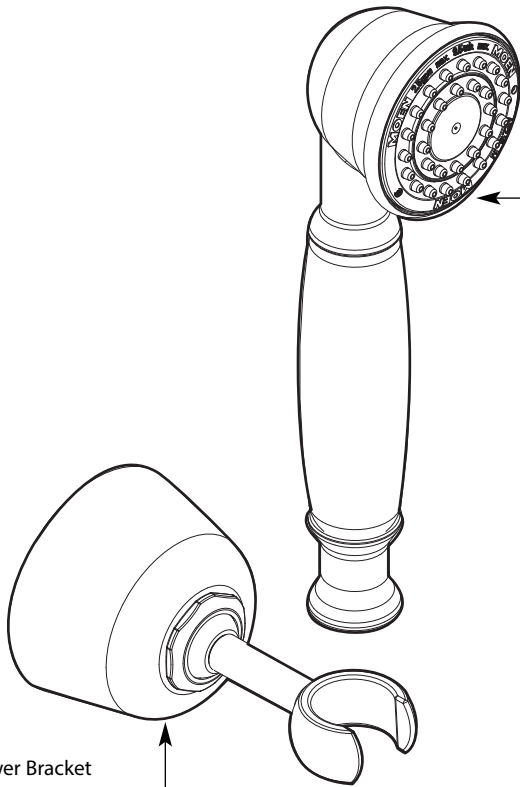

# Illustrated Parts

Handshower w/Wall Bracket & Hose		
MODEL	TYPE	FINISH
3861EP	Wand	Chrome
3861EPBN	Wand	Brushed Nickel
3861EPORB	Wand	Oil Rubbed Bronze
3861EPNL	Wand	Nickel
3861EPWR	Wand	Wrought Iron
DISCONTINUED		
3861	Wand	Chrome
3861BB	Wand	Brushed Bronze
3861PW	Wand	Pewter
3861BN	Wand	Brushed Nickel
3861WR	Wand	Wrought Iron
3861AN	Wand	Antique Nickel
3861ORB	Wand	Oil Rubbed Bronze
3861NL	Wand	Nickel
3861AZ	Wand	Antique Bronze
3861P	Wand	Polished Brass
3861CP	Wand	Chrome/Pol. Brass

HandShower (2.5 GPM)

HandShower (2.0 GPM)

- 114341** Chrome
- 114341CP** Chrome/Pol. Brass
- 114341BN** Brushed Nickel
- 114341WR** Wrought Iron
- 114341AN** Antique Nickel
- 114341ORB** Oil Rubbed Bronze
- 114341NL** Nickel
- 114341PW** Pewter
- 114341BB** Brushed Bronze
- 114341AZ** Antique Bronze

- 176015** Chrome
- 176015BN** Brushed Nickel
- 176015NL** Nickel
- 176015WR** Wrought Iron

HandShower Bracket

- 114348** Chrome (Used with Antique Nickel)
- 114348CP** Chrome/Pol. Brass
- 114348BN** Brushed Nickel
- 114348WR** Wrought Iron
- 114348ORB** Oil Rubbed Bronze
- 114348NL** Nickel
- 114348BB** Brushed Bronze
- 114348AZ** Antique Bronze

Hose

- A726** Chrome (Used with Brushed Nickel and Antique Nickel)
- A726ST** Nickel
- A726NL** Brushed Bronze
- A726AZ** Antique Bronze
- A726BR** (Used with Oil Rubbed Bronze)
- A726PW** Pewter
- A726WR** Wrought Iron