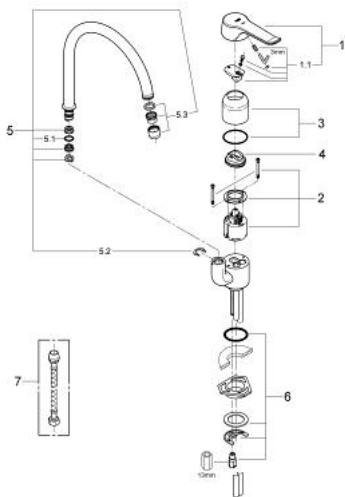

33 898 000 EUROECO SINGLE SEQUENTIAL SINGLE-LEVER SINK MIXER 1/2"

SPARE PARTS, June 2008 – now

- 1: Lever 120 mm (Spare part-nr. 46259000)
 - 1.1: Fixing set (Spare part-nr. 46241000)
 - 2: Cartridge (Spare part-nr. 46048000)
 - 3: Shield for cross handle (Spare part-nr. 46243000)
 - 4: Temperature limiter (Spare part-nr. 46308000)
 - 5: Swivel tube spout (Spare part-nr. 13966000)
 - 5.1: Sealing washer (Spare part-nr. 0128500M)
 - 5.2: Safety ring (Spare part-nr. 0485300M)
 - 5.3: Flow straightener (Spare part-nr. 13954000)
 - 6: Shank mounting kit (Spare part-nr. 46249000)
 - 7: Flexible pressure hose (Spare part-nr. 45120000)*
- * Optional accessories