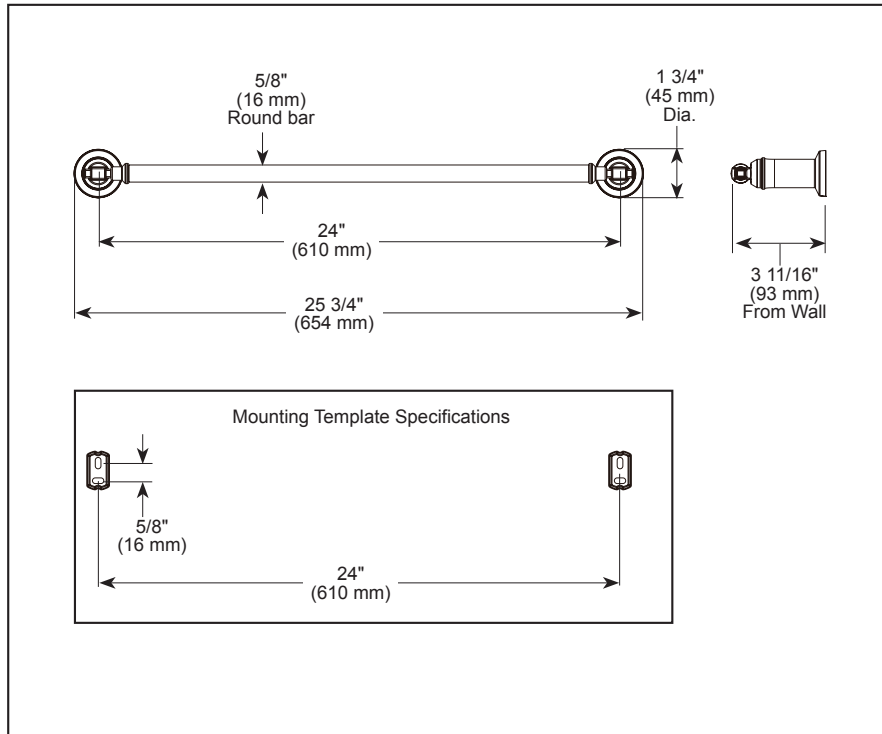

see what Delta can doSM

ACCESSORIES

- Broderick™ Bath Collection
- 24" Towel Bar

78424▲

Submitted Model No.: _____

Specific Features: _____

▲ Designate Proper Finish Suffix

STANDARD SPECIFICATIONS:

- Wood blocking is preferable behind all wall surfaces. If wood blocking is not available, the following fasteners are suggested: Tile/Masonry-Plastic or lead Anchors Plaster/drywall-Toggle bolts.
- Mounting hardware included with product.