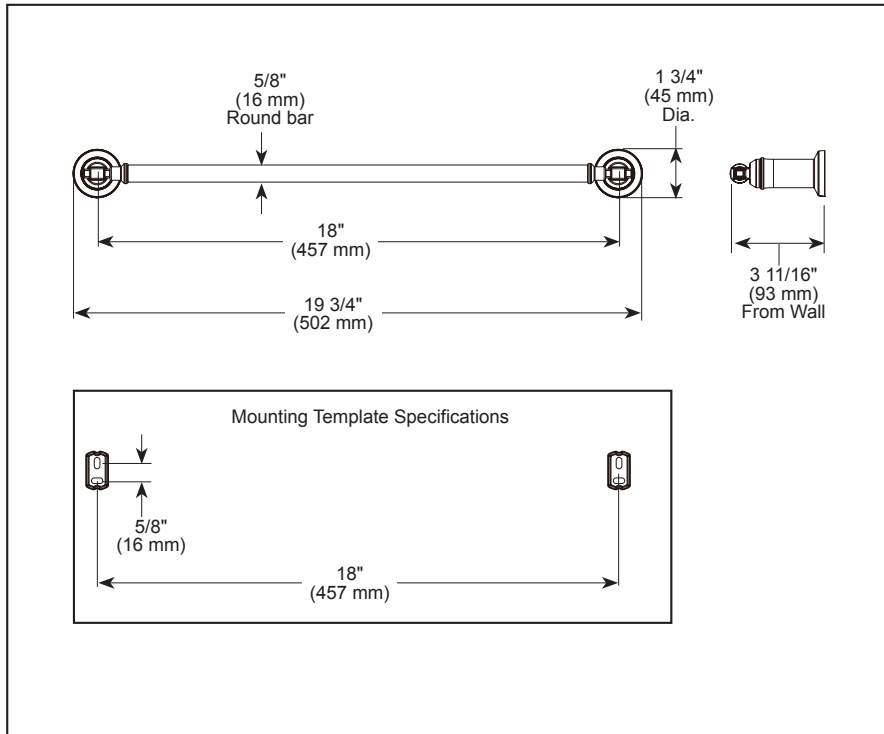

Submitted Model No.: _____

Specific Features: _____

▲ Designate Proper Finish Suffix

see what Delta can doSM

ACCESSORIES

- Broderick™ Bath Collection
- 18" Towel Bar

STANDARD SPECIFICATIONS:

- Wood blocking is preferable behind all wall surfaces. If wood blocking is not available, the following fasteners are suggested: Tile/Masonry-Plastic or lead Anchors Plaster/drywall-Toggle bolts.
- Mounting hardware included with product.