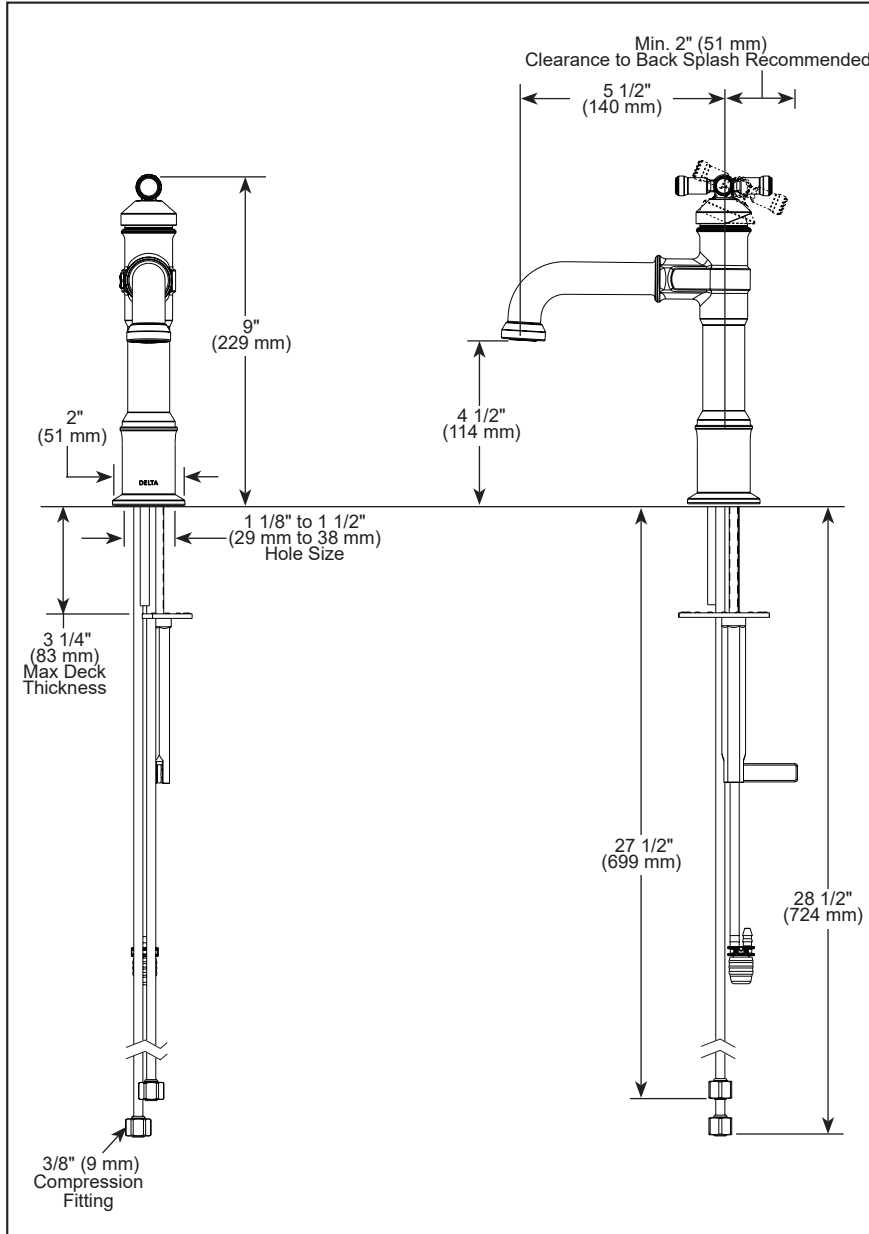

see what Delta can do™

BATHROOM FAUCET

- Broderick™ Bath Collection
- Single Handle Deck Mount

FEATURES:

- DIAMOND Seal® Technology
- Lumicoat™ Finish (-PR models only)
- Lumicoat™ Finishes easily wipe clean without cleaners and chemicals on the products most commonly touched areas

STANDARD SPECIFICATIONS:

- Max. flow rate 1.2 gpm @ 60 psi, 4.5 L/min @ 414 kPa
- One hole mount
- Diamond coated ceramic cartridge
- 1/4" O.D. straight, staggered PEX supply tubes
- Optional red/blue indicator ring provided with models

COMPLIES WITH:

- ASME A112.18.1 / CSA B125.1
- Indicates compliance to ICC/ANSI A117.1
- EPA WaterSense®

▲ Designate Proper Finish Suffix

Delta reserves the right (1) to make changes in specifications and materials, and (2) to change or discontinue models, both without notice or obligation. Dimensions are for reference only. See current full-line price book or www.deltafaucet.com for finish options and product availability.