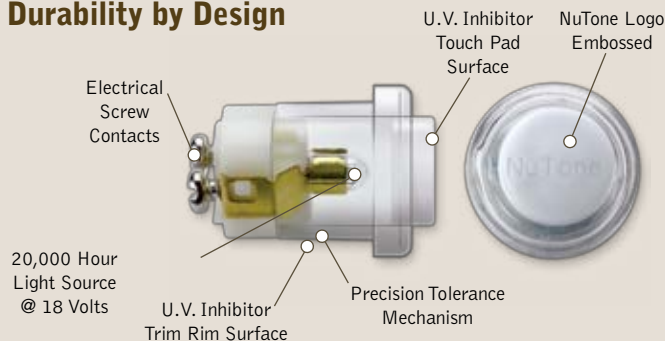

Pushbutton Durability by Design

20,000 Hour Light Source @ 18 Volts

NuTone® Pushbuttons

Model#	Lighted or Unlighted	Finish	Surface Mount	Fits Brick Molding	Dimensions
PB4LBL	Lighted	Black	X	X	1 1/8" x 4 3/16"
PB4LBR	Lighted	Oil-Rubbed Bronze	X	X	1 1/8" x 4 3/16"
PB4LSN	Lighted	Satin Nickel	X	X	1 1/8" x 4 3/16"
PB7LBL	Lighted	Black	X	X	2 7/8" x 1" x 3/4"
PB7LPB	Lighted	Polished Brass	X	X	2 7/8" x 1" x 3/4"
PB7LSN	Lighted	Satin Nickel	X	X	2 7/8" x 1" x 3/4"
PB7LWH	Lighted	White	X	X	2 7/8" x 1" x 3/4"
PB7WH	Unlighted	White	X	X	2 7/8" x 1" x 3/4"
PB10GL	Lighted	Gold Anodized with Black Trim			7/8" x 2 5/8"
PB15LBR	Lighted	Oil-Rubbed Bronze			1 1/4" x 3"
PB15LPB	Lighted	Polished Brass			1 1/4" x 3"
PB15LSN	Lighted	Satin Nickel			1 1/4" x 3"
PB18WHCL	Unlighted	Clear/White		X	1 3/16" Round
PB18LWHCL	Lighted	Clear/White		X	1 3/16" Round
PB19GL	Lighted	Polished Brass with Antique Hammered Center	X	X	1" x 3 1/8"
PB27LBR	Lighted	Oil-Rubbed Bronze			1 1/2" x 3 1/2"
PB27LSN	Lighted	Satin Nickel			1 1/2" x 3 1/2"
PB29LR	Lighted	Oil-Rubbed Bronze			7/8" x 3 9/16"
PB29LSN	Lighted	Satin Nickel			7/8" x 3 9/16"
PB49LPB	Lighted	Polished Brass	X	X	1 1/8" x 6"
PB53LWH	Lighted	White	X		1 1/4" x 3 1/2"
PB59LPB	Lighted	Polished Brass			1 5/8" x 4 1/4"
PB61LPB	Lighted	Polished Brass			1 1/4" x 4 1/2"
PB64LAB	Lighted	Antique Brass		X	1 1/8" x 4 3/4"
PB67AB	Unlighted	Antique Brass	X		1 3/4" Round
PB67PB	Unlighted	Polished Brass	X		1 3/4" Round
PB69LBL	Lighted	Black	X	X	1" x 2 3/4"
PB69LPB	Lighted	Polished Brass	X	X	1" x 2 3/4"
PB69LPC	Lighted	Polished Chrome	X	X	1" x 2 3/4"
PB69LSN	Lighted	Satin Nickel	X	X	1" x 2 3/4"
PB69LWH	Lighted	White	X	X	1" x 2 3/4"
PB78LWHCL	Lighted	White			1 3/16" Round

NuTone® Stucco Pushbuttons

Model#	Lighted Or Unlighted	Finish	Dimensions
PB41BGL	Unlighted	Polished Brass (Escutcheon & Button)	2 1/2" Round
PB41LBGL	Lighted	Polished Brass (Escutcheon & Button)	2 1/2" Round
PB41LBR	Lighted	Oil-Rubbed Bronze (Escutcheon & Button)	2 1/2" Round
PB41LSN	Lighted	Satin Nickel (Escutcheon & Button)	2 1/2" Round
PB41LWH	Lighted	White (Escutcheon & Button)	2 1/2" Round
PB41APB41LA	-	Wiring Sleeve	-