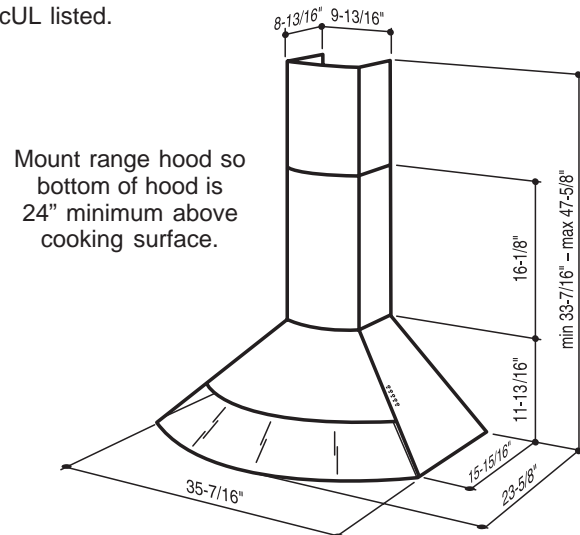

Sides shall be mitered and bottom edge hemmed - with no sharp edges.

Air delivery shall be no less than 450 CFM.

Unit shall be U.L. and cUL listed.

HVI-2100 CERTIFIED RATINGS comply with new testing technologies and procedures prescribed by the Home Ventilating Institute, for off-the-shelf products, as they are available to consumers. Product performance is rated at 0.1 in. static pressure, based on tests conducted in AMCA's state-of-the-art test laboratory. Sones are a measure of humanly-perceived loudness, based on laboratory measurements.