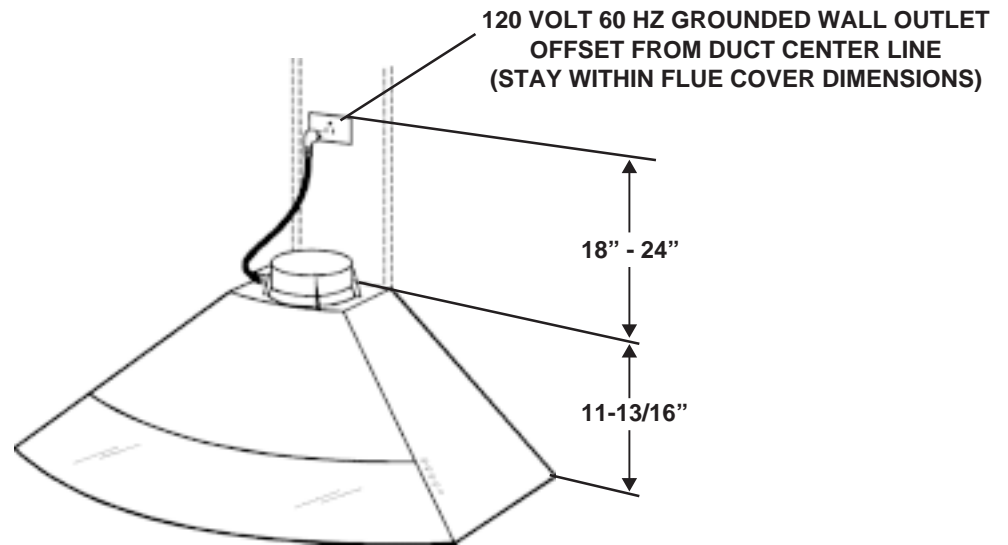

RM65000 SERIES WIRING