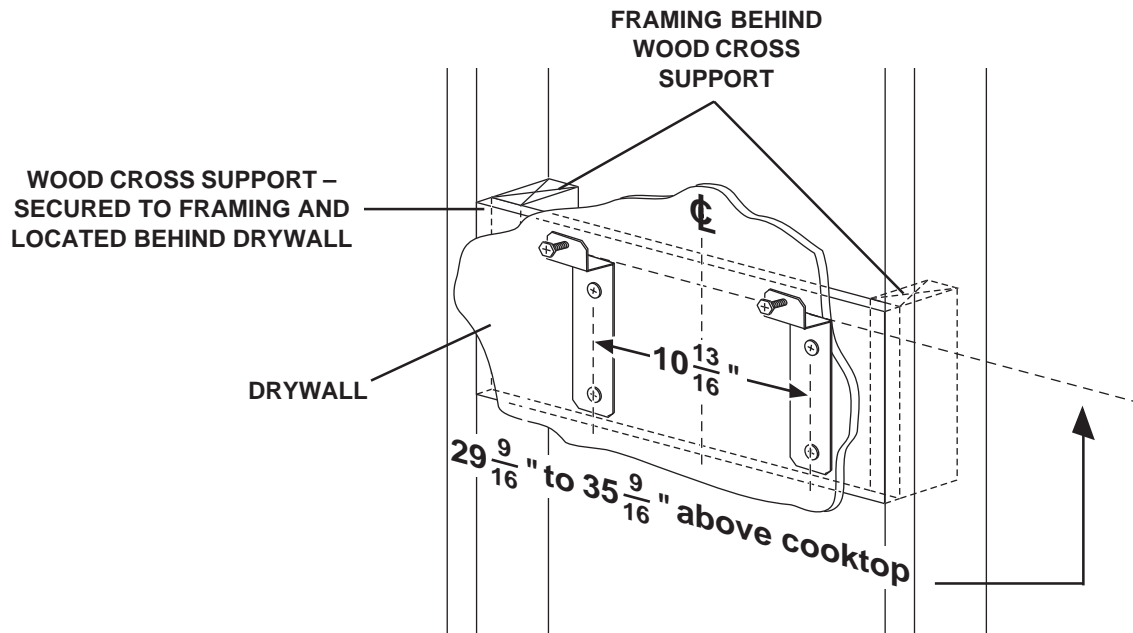

RM65000 SERIES MOUNTING

29-9/16" = bottom of hood 24" above cooktop
35-9/16" = bottom of hood 30" above cooktop

RANGEMASTER®
by Broan-NuTone

Broan-NuTone LLC, 926 West State Street, Hartford, WI 53027 (1-800-637-1453)

NuTone, Inc., 4820 Red Bank Road, Cincinnati, OH 45227 (1-800-543-8687)

Broan-NuTone Canada, Inc., 1140 Tristar Drive, Mississauga, Ontario, L5T 1H9 (1-888-882-7626)