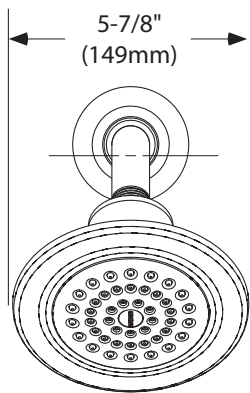

## FLOW

- Showerhead limited to 2.5 gpm (9.5 L/min) MAX at 80 psi
- EP suffix models are limited to 1.75 gpm (6.6 L/min) MAX at 80 psi

## CRITICAL DIMENSIONS

(DO NOT SCALE)