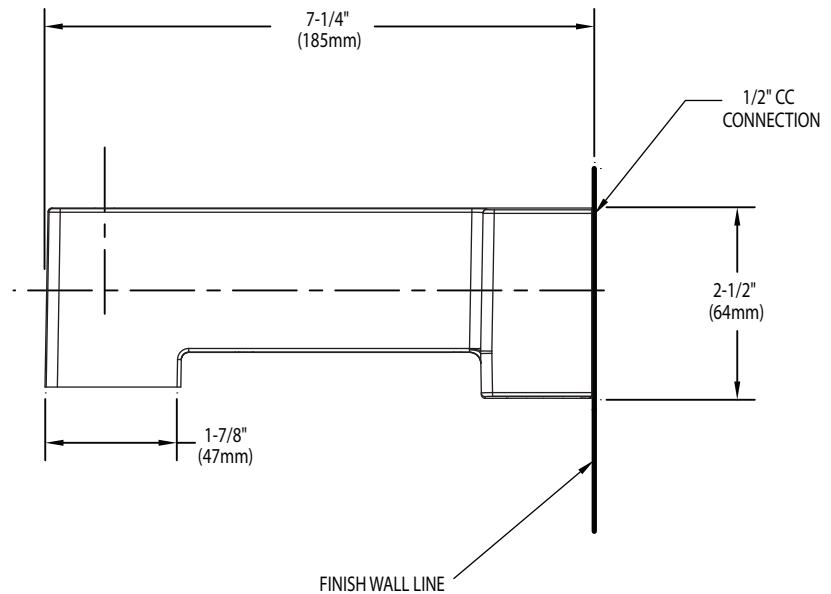

Buy it for looks. Buy it for life.®

Specifications

DESCRIPTION

- Metal construction with various finishes identified by suffix
- Designed to be installed on a 1/2" pipe slip fit-CC connection
- Non-diverting

90 DEGREE™
1/2" Slip Fit Non-Diverting Tub Spout
Model: S3898 series

CRITICAL DIMENSIONS

(DO NOT SCALE)

FOR MORE INFORMATION CALL: 1-800-BUY-MOEN

www.moen.com