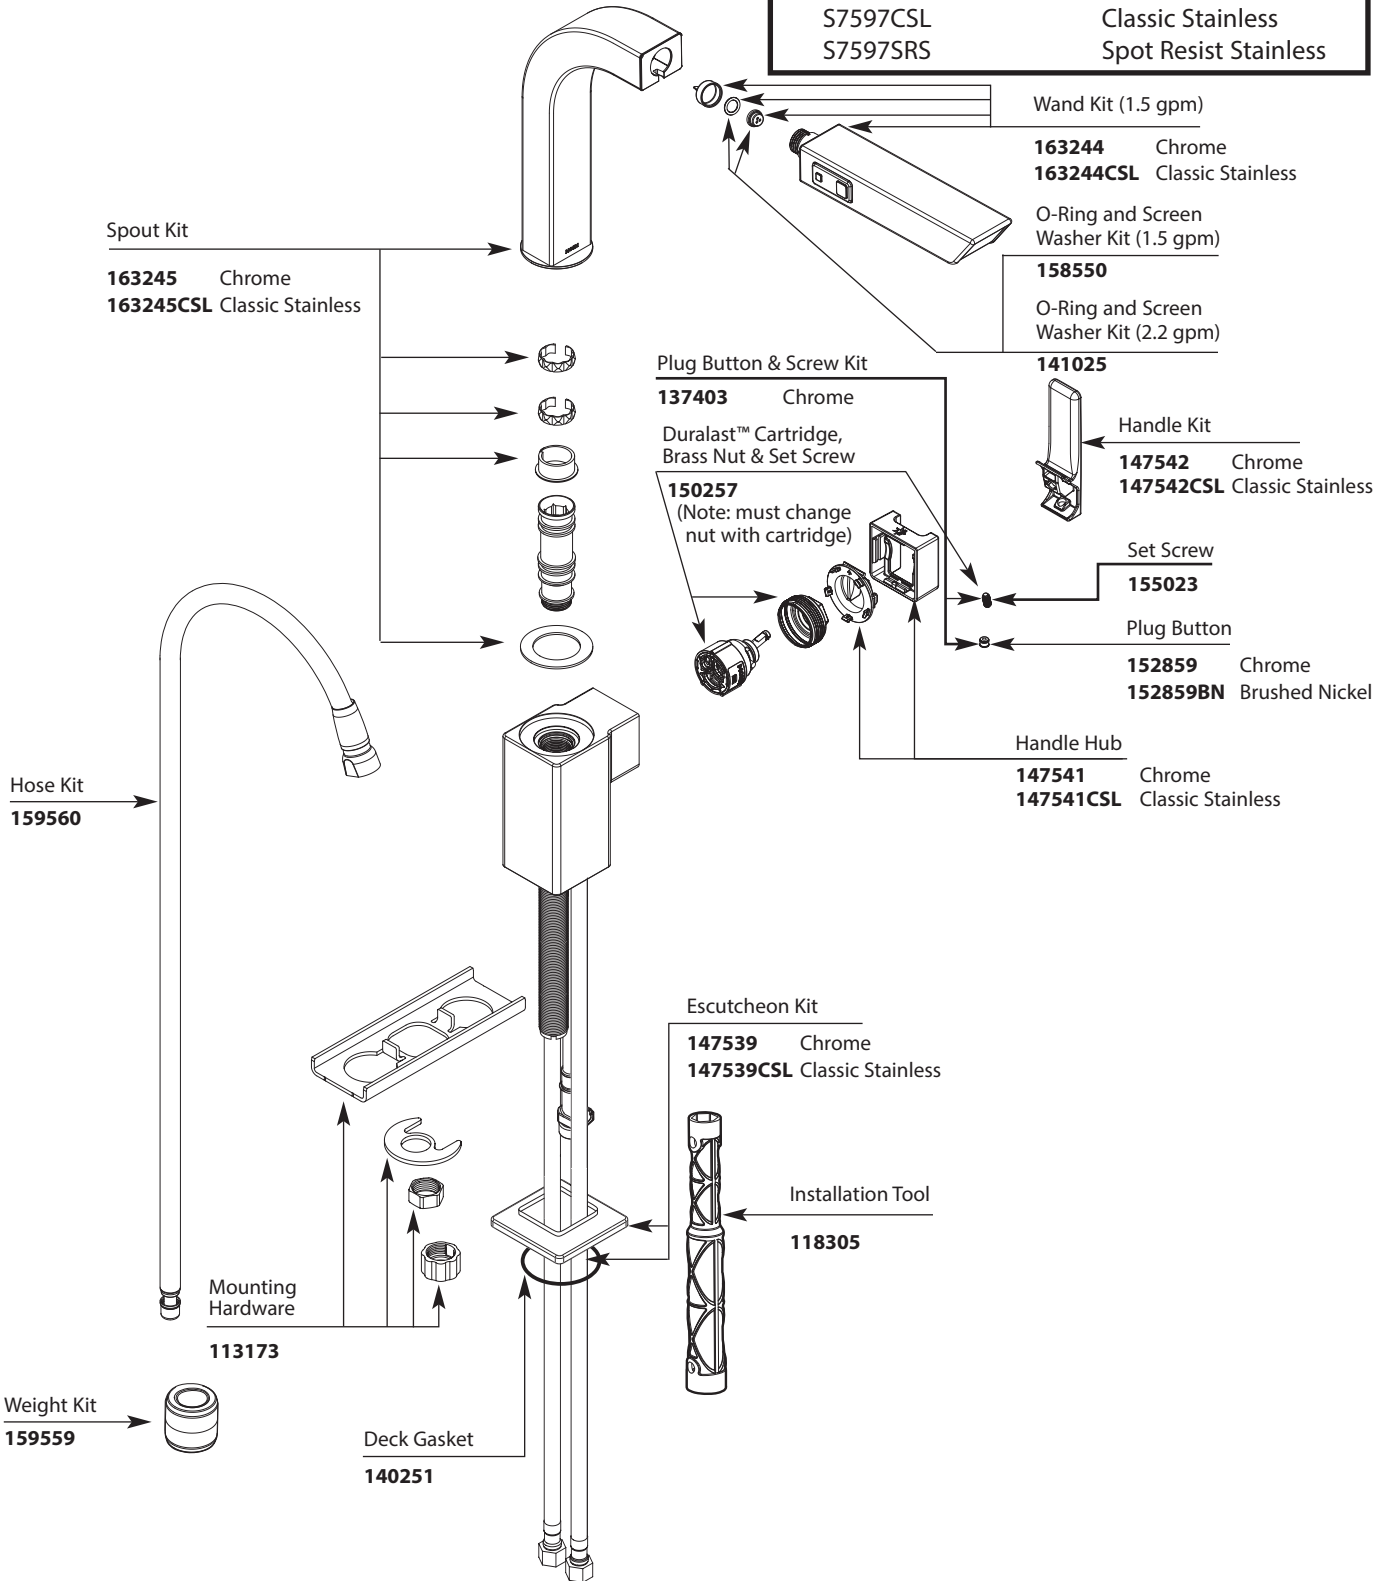

Buy it for looks. Buy it for life.®

■ Order by Part Number

*There is more than 1 version of this model.
Page down to identify the version you have.*

Illustrated Parts

90° Single-Handle Pullout Kitchen	
MODELS	FINISH
S7597C	Chrome
S7597CSL	Classic Stainless
S7597SRS	Spot Resist Stainless

Buy it for looks. Buy it for life.®

■ Order by Part Number

*There is more than 1 version of this model.
Page down to identify the version you have.*

Illustrated Parts

90° Single-Handle Pullout Kitchen	
MODELS	FINISH
S7597C	Chrome
S7597CSL	Classic Stainless