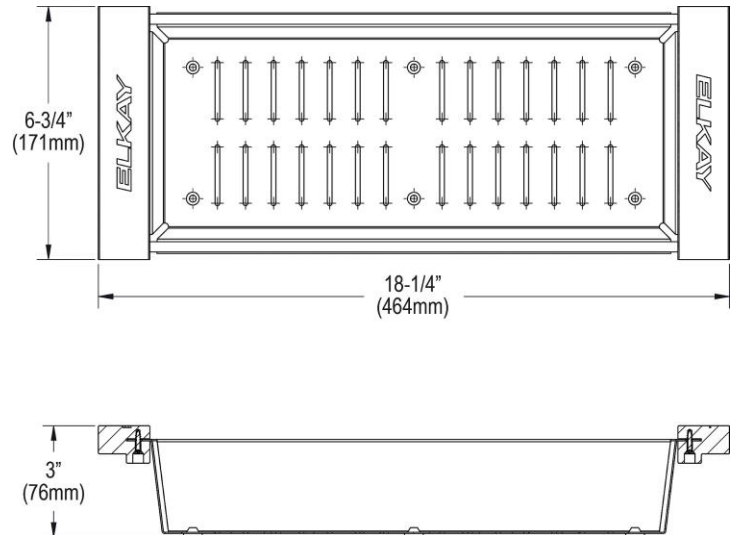

A Century of Tradition and Quality.
For more than 100 years, Elkay has been making innovative products and providing exceptional customer care. We take pride in offering plumbing products that make life easier, inspire change and leave the world a better place.

[Clean and Care Manual (PDF)](#)
[Warranty (PDF)](#)