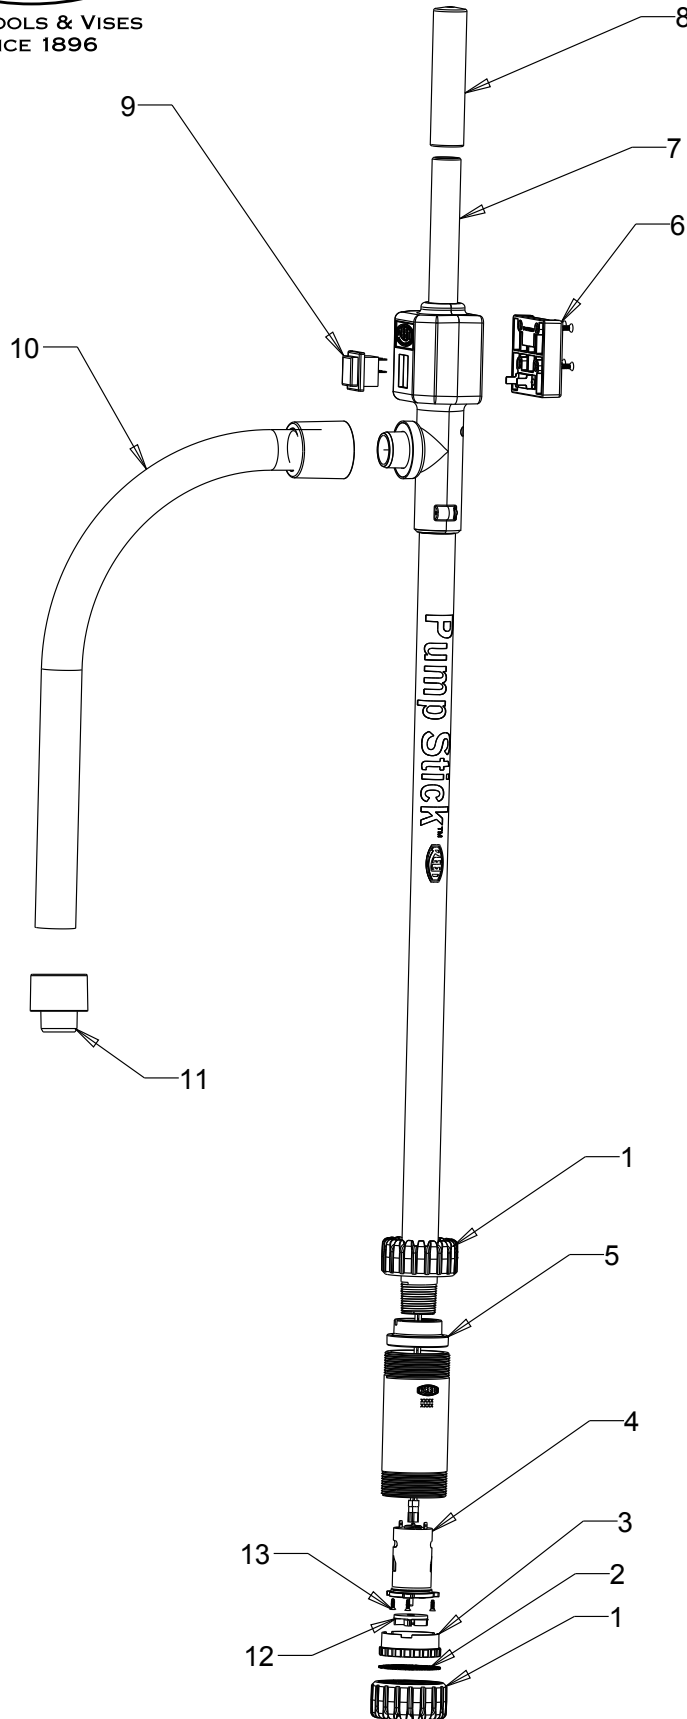

PIPE TOOLS & VISES
SINCE 1896

Pump Stick® Cordless Water Transfer Pump

Replacement Parts

APPLIES TO: 08140, 08141, 08144

Parts List

Ref. No.	Part Number	Description
1	48106	END CAP (2)
2	98198	COARSE SCREEN (standard)
	98166*	MEDIUM SCREEN
	98167*	FINE SCREEN
	98168*	FELT FILTER 100 MICRON
	98188*	MARINE STRAINER
	98189*	DOMED STRAINER
3	48109	SPACER
4	08142	CP15 MOTOR ASSEMBLY**
5	48105	UNION
6	98139	STANDARD BOSCH ADAPTER PLATE
	98140*	DEWALT ADAPTER PLATE
	98141*	MILWAUKEE ADAPTER PLATE
	98149*	MAKITA ADAPTER PLATE
7	98132	STANDARD HANDLE 6 INCH
	98184*	HANDLE 24 INCH W/GRIP
8	40095	HANDLE GRIP
9	48118	SWITCH
10	98143	HOSE 2FT (standard)
	98144*	HOSE 4FT
	98145*	HOSE 7FT
11	98147*	HOSE COUPLING
12	48108	IMPELLER
13	48127	MOTOR MOUNTING SCREWS (3)

* Optional Parts

** Motor Assembly includes motor, motor mount (with screws), and impeller.

Units shipped after April 2021 include 98198 Coarse Screen, installed.