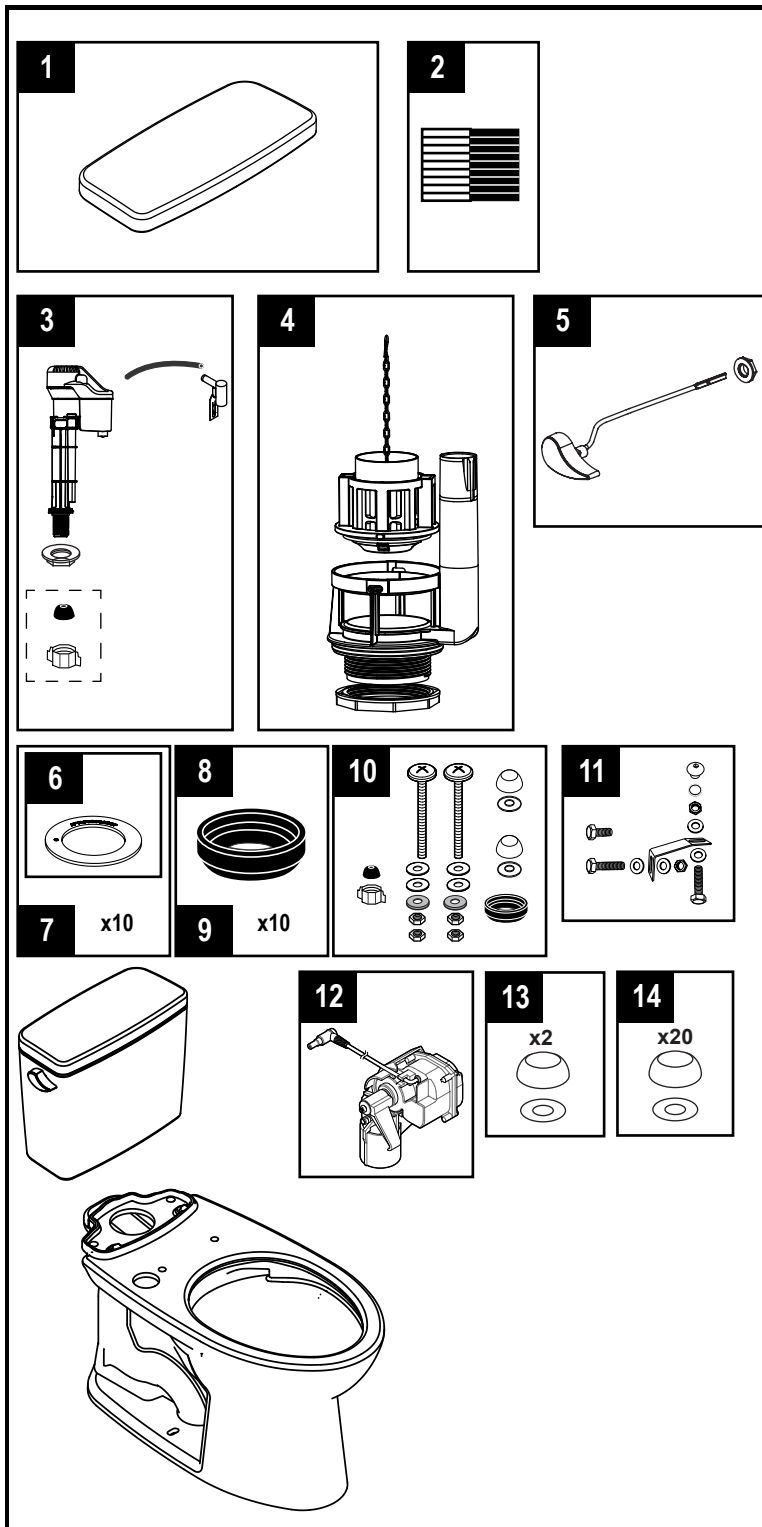

Drake®

**1.28 Gpf Toilet, Elongated
TORNADO FLUSH®, Universal Height,
(including CEFIONTECT®), Right Hand Trip Lever**

Item	Part	Description
1	TCU776CR#01	Tank Lid w/ Velcro Tape - Cotton
	TCU776CR#03	Tank Lid w/ Velcro Tape - Bone
	TCU776CR#11	Tank Lid w/ Velcro Tape - Colonial White
	TCU776CR#12	Tank Lid w/ Velcro Tape - Sedona Beige
	TCU776CR#51	Tank Lid w/ Velcro Tape - Ebony
2	THU107	Velcro Tape
3	TSU708	Fill Valve Assembly
4	THU825-A	Flush Valve Assembly, 1.28 GPF
	THU826-A	Flush Valve Assembly, 1.28 GPF (Insulated Tank)
5	THU808#CP-A	Trip Lever Handle - Chrome Plated
	THU808#PN-A	Trip Lever Handle - Polished Nickel
	THU808#BN-A	Trip Lever Handle - Brushed Nickel
	THU808#PB-A	Trip Lever Handle - Polished Brass
	THU808#RB-A	Trip Lever Handle - Oil Rubbed Bronze
	THU808#01-A	Trip Lever Handle - Cotton
	THU808#03-A	Trip Lever Handle - Bone
	THU808#11-A	Trip Lever Handle - Colonial White
	THU808#12-A	Trip Lever Handle - Sedona Beige
	THU808#51-A	Trip Lever Handle - Ebony
	THU820#01-A	Trip Lever Right Handle - Cotton
	THU820#CP-A	Trip Lever Right Handle - Chrome Plated
	THU820#PN-A	Trip Lever Right Handle - Polished Nickel
	THU820#BN-A	Trip Lever Right Handle - Brushed Nickel
	THU820#PB-A	Trip Lever Right Handle - Polished Brass
	THU835#CP-A	Trip Lever Right Handle & Bolt Down - Chrome Plated
6	THU407	Seal Gasket (1 piece)
7	THU370	Seal Gasket (10 pieces)
8	9BU024E	Tank to Bowl Gasket - 1pc
9	THU131	Tank to Bowl Gasket - 10pc
10	THU828#01-A	Tank to Bowl Mounting Hardware - Cotton
	THU828#03-A	Tank to Bowl Mounting Hardware - Bone
	THU828#11-A	Tank to Bowl Mounting Hardware - Colonial White
	THU828#12-A	Tank to Bowl Mounting Hardware - Sedona Beige
	THU828#51-A	Tank to Bowl Mounting Hardware - Ebony
11	THU089	Bolt Down Set
12	THU767	Autoflush Unit
13	THU044S#XX	Bolt Cap Set - (2 Sets)
14	THU098#XX	Bolt Cap Set - (10 Sets)