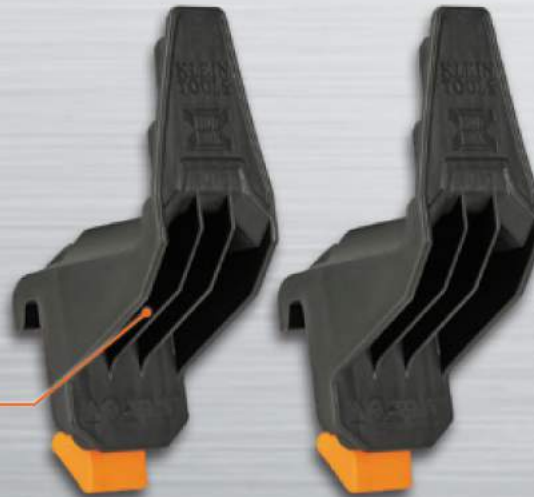

HOOK IN

LOCK

RELEASE

Attachments connect with one hand to the rail system on MODbox™ components to make a custom mobile workstation.

MAGNETIC STRIP RAIL ATTACHMENT

Klein Tools MODbox™ Magnetic Strip Rail Attachment is made with powerful Rare-Earth magnets. Secure frequently used hand tools or bits on the large magnetic surface.

Made with TPV overmold for durability and a soft feel

Large 7" magnetic surface area

Powerful, rare-earth magnets keep tools secure

KEEP COMMONLY USED TOOLS AND FASTENERS WITHIN CLOSE REACH

POWERFUL MAGNETS KEEP TOOLS SECURE EVEN WHEN IN MOTION

MULTI-HOOK RAIL ATTACHMENT

Klein Tools MODbox™ Multi-hook Rail Attachment secures items to the rails for accessibility at the jobsite. Versatile Multi-hooks come two in a pack and can be placed together for larger items, separately, or inverted on the rail.

Comes in a 2-pack

PLACE SIDE-BY-SIDE FOR LARGER ITEMS SUCH AS FISH TAPE

PLACE SEPARATELY WITH ONE HOOK INVERTED TO WRAP CORDS

Secure Rail Attachments inside the Rolling Toolbox (Cat. No. 54802MB) and Medium Toolbox (Cat. No. 54803MB) with the Internal Rail Accessory (Cat. No. 54818MB), all sold separately.