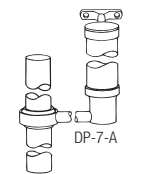

DP-7-A Includes:

0330002	DP-2-A	D.P. Wall Support
0330015	DP-4-A	Drip Pocket Assembly
0330021	DP-6-A	Drip Pocket Flush Connection
0330004	F-33	Extension Nipple

Use on the following flush valve: 118