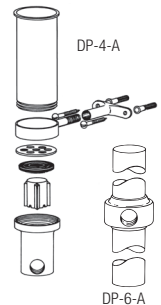

For Model 121

0306093	F-2-AT	CP Coupling 1-1/2"
0393003	V-600-A	CP Vacuum Breaker
0396316	F-109	CP Tube 1-1/2" x 13" x 5" Bend
0306146	F-5-AT	CP Spud Coupling 1-1/2" x 3"

For Model 122

0306093	F-2-AT	CP Coupling 1-1/2"
0393003	V-600-A	CP Vacuum Breaker
0396322	F-109	CP Tube 1-1/2" x 21" x 5" Bend
0306146	F-5-AT	CP Spud Coupling 1-1/2" x 3"

For Model 136

0393038	V-600-AA	CP Vacuum Breaker 1-1/2" x 36"
0306146	F-5-AT	CP Spud Coupling 1-1/2" x 3"

For Model 137

0306093	F-2-AT	CP Coupling 1-1/2"
0393003	V-600-A	CP Vacuum Breaker
0396339	F-109	CP Tube 1-1/2" x 36" x 5"
0306146	F-5-AT	CP Spud Coupling 1-1/2" x 3"

Drip Pocket Flush Connection Assemblies and Parts

DP-4-A Includes:

0330015	DP-4-A	Drip Pocket
0330026	DP-1002-A	Float & Seat Repair Kit For DP-4-A
0330002	DP-2-A	Drip Pocket Wall Support (Available upon request)

DP-6-A Includes:

0330021	DP-6-A	1-1/2" x 18-1/2" CP Outlet
----------------	--------	----------------------------

DP-7-A Includes:

0330002	DP-2-A	D.P. Wall Support
0330015	DP-4-A	Drip Pocket Assembly
0330021	DP-6-A	Drip Pocket Flush Connection
0330004	F-33	Extension Nipple