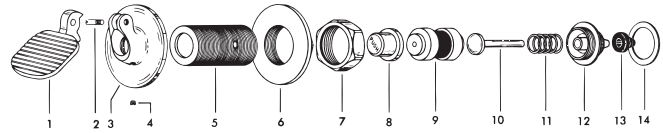

Pedal Push Button For Concealed Royal® & Crown®

Item			
No.	Code No.	Part No.	Description
Repair Kit			
	—	C-40-A	Complete Pedal Push Button Assembly item nos. 1-14 LDIM required
	3303398	C-70-A	Push Button Repair Kit contains item nos. 10-14
	3303399	C-77-A	Push Button Repair Kit contains item nos. 10-14 – Triple Seal Cone Seal
Repair Parts			
1.	0303293	C-34	CP Pedal
2.	5303298	C-35	CP Screw
3-4.	0303303	C-40	CP Flange w/Set Screw
5.	—	B-6	In-Wall Sleeve. If required, consult factory.
6.	0302260	B-24	RB Locknut
7.	0301082PO	A-6	RB Coupling
8.	0303002	C-2	Index Push Button
9.	—	B-15-A	N/A. Multiple lengths available. Consult factory.
10.	*	B-8-A	Plunger
11.	0303019	C-7	Spring
12.	*	B-41	Bushing
13.	5302297	B-39	Seal
14.	5301139	A-31	Gasket

*Available in kit only.