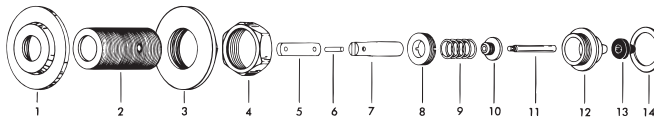

Push, Pull, Pedal Push and Pedal Handle Push Button

Pull Button For Concealed Royal® & Crown® (Seat Action)

| Item | | | |
|---------------------|----------------|----------|--|
| No. | Code No. | Part No. | Description |
| Repair Kit | | | |
| | 3303394 | C-62-A | Repair Kit contains item nos. 9-14 |
| Repair Parts | | | |
| 1. | 0302248 | B-23 | CP Wall Flange 2-3/4" O.D. |
| 2. | — | C-30 | In-Wall Sleeve. If required, consult factory. |
| 3. | 0302260 | B-24 | RB Locknut |
| 4. | 0301083 | A-6 | RB Coupling |
| 5. | — | C-27 | Link Available in Multiple Lengths. Consult factory. |
| 6. | 5303213 | C-29 | RB Pin |
| 7. | — | C-31 | Sleeve Available in Multiple Lengths. Consult factory. |
| 8. | 0203013 | C-48 | RB Sleeve Guide |
| 9. | * | C-28 | Spring |
| 10. | * | C-32 | Plunger Head |
| 11. | * | C-24 | Plunger Stem |
| 12. | * | C-61 | Special Bushing |
| 13. | 5302297 | B-39 | Seal |
| 14. | 5301139 | A-31 | Gasket |

*Available in kit only.

Pedal Push Button For Exposed Royal® & Crown®

| Item | | | |
|---------------------|----------------|----------|------------------------------------|
| No. | Code No. | Part No. | Description |
| Repair Kit | | | |
| | 3302304 | B-40-A | Repair Kit contains item nos. 4-10 |
| Repair Parts | | | |
| 1-10. | 0303289 | C-33-A | Pedal RB Assembly |
| 1. | 0303293 | C-34 | CP Pedal |
| 2. | 0301082 | A-6 | Coupling |
| 3. | 5303298 | C-35 | CP Screw |
| 4. | * | C-33 | CP Socket |
| 5. | * | C-37 | CP Push Button |
| 6. | * | B-8-A | Plunger (Special) |
| 7. | 0303019 | C-7 | Spring |
| 8. | * | B-49 | Bushing |
| 9. | 5302297 | B-39 | Seal |
| 10. | 5301140 | A-31-P | Gasket |