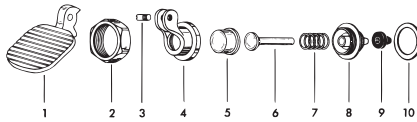

Push, Pull, Pedal Push and Pedal Handle Push Button

Pull Button For Concealed Royal® & Crown® (Seat Action)

| Item | | | |
|---------------------|----------------|----------|--|
| No. | Code No. | Part No. | Description |
| Repair Kit | | | |
| | 3303394 | C-62-A | Repair Kit contains item nos. 9-14 |
| Repair Parts | | | |
| 1. | 0302248 | B-23 | CP Wall Flange 2-3/4" O.D. |
| 2. | — | C-30 | In-Wall Sleeve. If required, consult factory. |
| 3. | 0302260 | B-24 | RB Locknut |
| 4. | 0301083 | A-6 | RB Coupling |
| 5. | — | C-27 | Link Available in Multiple Lengths. Consult factory. |
| 6. | 5303213 | C-29 | RB Pin |
| 7. | — | C-31 | Sleeve Available in Multiple Lengths. Consult factory. |
| 8. | 0203013 | C-48 | RB Sleeve Guide |
| 9. | * | C-28 | Spring |
| 10. | * | C-32 | Plunger Head |
| 11. | * | C-24 | Plunger Stem |
| 12. | * | C-61 | Special Bushing |
| 13. | 5302297 | B-39 | Seal |
| 14. | 5301139 | A-31 | Gasket |

*Available in kit only.

Pedal Push Button For Exposed Royal® & Crown®

| Item | | | |
|---------------------|----------------|----------|------------------------------------|
| No. | Code No. | Part No. | Description |
| Repair Kit | | | |
| | 3302304 | B-40-A | Repair Kit contains item nos. 4-10 |
| Repair Parts | | | |
| 1-10. | 0303289 | C-33-A | Pedal RB Assembly |
| 1. | 0303293 | C-34 | CP Pedal |
| 2. | 0301082 | A-6 | Coupling |
| 3. | 5303298 | C-35 | CP Screw |
| 4. | * | C-33 | CP Socket |
| 5. | * | C-37 | CP Push Button |
| 6. | * | B-8-A | Plunger (Special) |
| 7. | 0303019 | C-7 | Spring |
| 8. | * | B-49 | Bushing |
| 9. | 5302297 | B-39 | Seal |
| 10. | 5301140 | A-31-P | Gasket |