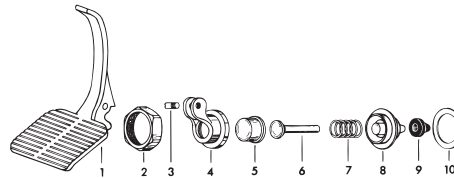

Pedal Handle Push Button For Exposed Royal® & Crown®

Item			
No.	Code No.	Part No.	Description
Repair Kit			
	3302304	B-40-A	Repair Kit contains item nos. 4-10
Repair Parts			
1-10.	0303290	C-33-A	Pedal Handle PB Assembly – OBSOLETE
1.	0303295	C-34	CP Pedal Handle – OBSOLETE
2.	0301082	A-6	Coupling
3.	5303298	C-35	CP Screw
4.	*	C-33	CP Socket
5.	*	C-37	CP Push Button
6.	*	B-8-A	Plunger (Special)
7.	0303019	C-7	Spring
8.	*	B-49	Bushing
9.	5302297	B-39	Seal
10.	5301140	A-31-P	Gasket

*Available in kit only.