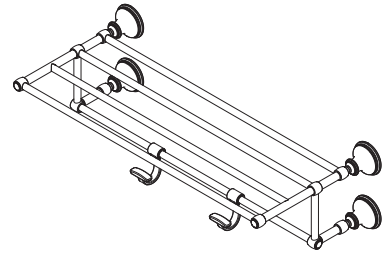

- BTR-TB2C Finish(C)
- BTR-TB2D Finish(D)
- BTR-TB2K Finish(K)
- BTR-TB2Y Finish(Y)
- BTR-TB2BG Finish(BG)

Specifications

Features

- All Metal Construction
- Adjustable Robe Hooks
- Mounting Hardware Included
- Mounting Posts Included
- Pforever Warranty®

Dimensions