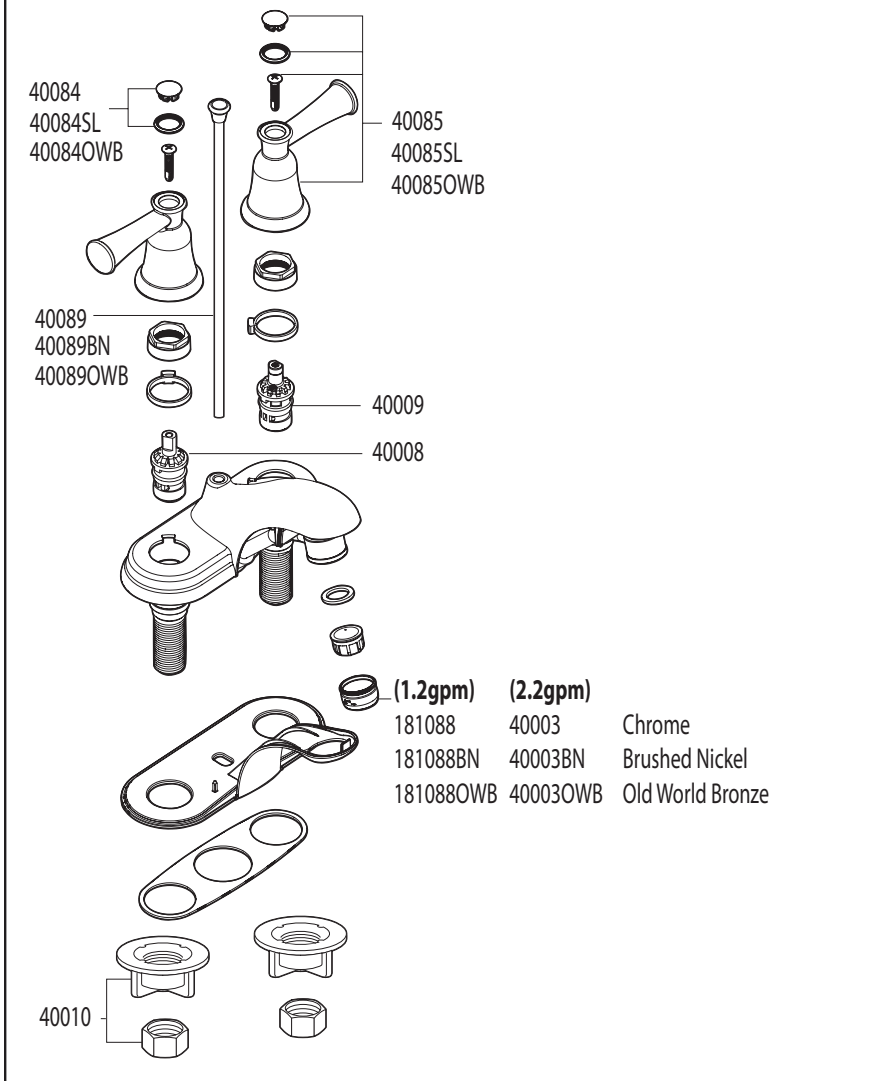

A Moen Incorporated Brand

*There is more than 1 version of this model.
Page down to identify the version you have.*

CAPSTONE® Two-Handle Centerset Lavatory Faucet

MODEL	HANDLE	WASTE	FINISH
41211	Lever	50/50	Chrome
41211BN	Lever	50/50	Brushed Nickel
41211OWB	Lever	50/50	Old World Bronze
41213	Lever	None	Chrome
41213BN	Lever	None	Brushed Nickel
41213OWB	Lever	None	Old World Bronze

PART NUMBERS

Números de partes / Numéro de pièces

50/50 Waste Assembly

40025	Chrome
40025BN	Brushed Nickel
40025OWB	Old World Bronze

A Moen Incorporated Brand

CAPSTONE® Two-Handle Centerset Lavatory Faucet

MODEL	HANDLE	WASTE	FINISH
CA41211	Lever	50/50	Chrome
CA41211BN	Lever	50/50	Brushed Nickel
CA41211OWB	Lever	50/50	Old World Bronze
CA41213	Lever	None	Chrome
CA41213BN	Lever	None	Brushed Nickel
CA41213OWB	Lever	None	Old World Bronze

PART NUMBERS

Números de partes / Numéro de pièces

50/50 Waste Assembly

40025	Chrome
40025BN	Brushed Nickel
40025OWB	Old World Bronze