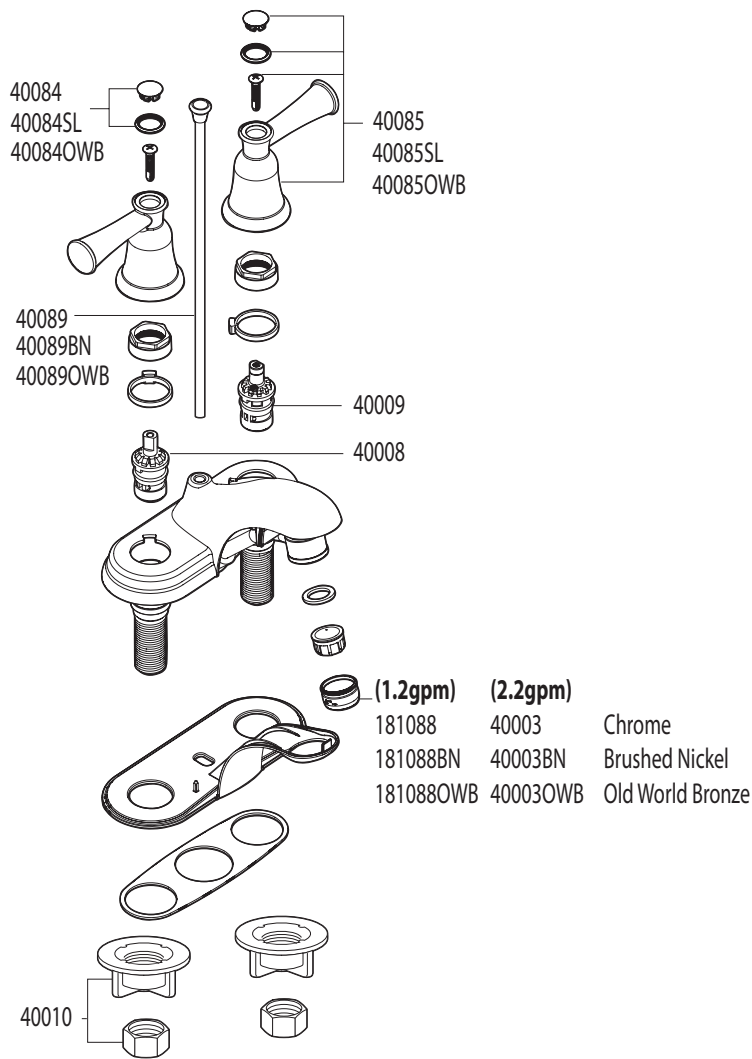

A Moen Incorporated Brand

*There is more than 1 version of this model.
Page down to identify the version you have.*

CAPSTONE® Two-Handle Centerset Lavatory Faucet

MODEL	HANDLE	WASTE	FINISH
41211	Lever	50/50	Chrome
41211BN	Lever	50/50	Brushed Nickel
41211OWB	Lever	50/50	Old World Bronze
41213	Lever	None	Chrome
41213BN	Lever	None	Brushed Nickel
41213OWB	Lever	None	Old World Bronze

PART NUMBERS

Números de partes / Numéro de pièces

50/50 Waste Assembly

40025	Chrome
40025BN	Brushed Nickel
40025OWB	Old World Bronze

A Moen Incorporated Brand

CAPSTONE® Two-Handle Centerset Lavatory Faucet

MODEL	HANDLE	WASTE	FINISH
CA41211	Lever	50/50	Chrome
CA41211BN	Lever	50/50	Brushed Nickel
CA41211OWB	Lever	50/50	Old World Bronze
CA41213	Lever	None	Chrome
CA41213BN	Lever	None	Brushed Nickel
CA41213OWB	Lever	None	Old World Bronze

PART NUMBERS

Números de partes / Numéro de pièces

50/50 Waste Assembly

40025	Chrome
40025BN	Brushed Nickel
40025OWB	Old World Bronze