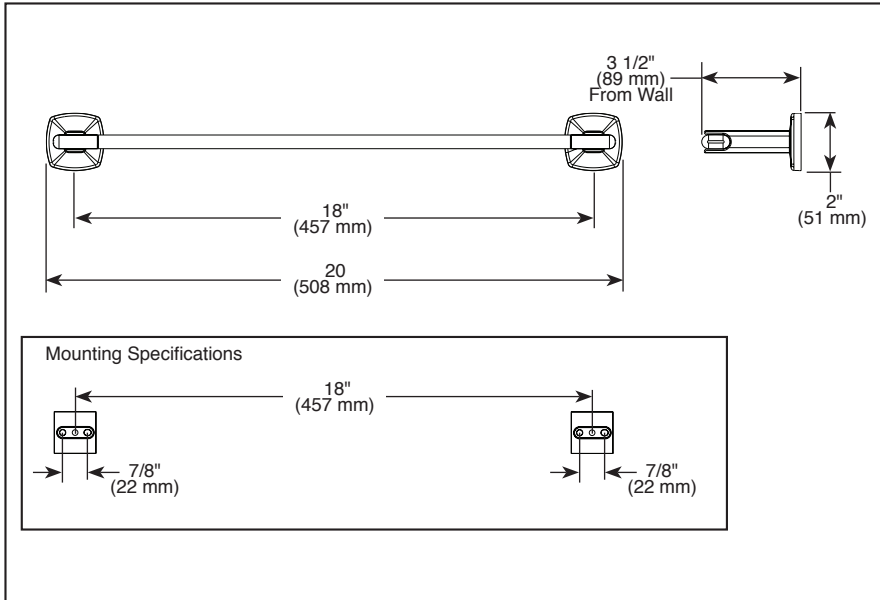

BRIZO®

ACCESSORIES

- Allaria™ Collection
- 18" Towel Bar

691867 ▲

Submitted Model No.: _____

Specific Features: _____

STANDARD SPECIFICATIONS:

- Wood blocking is preferable behind all wall surfaces. If wood blocking is not available, try finding a wood stud to anchor at least one end of this accessory.
- Mounting hardware and mounting instructions included with product.
- Note: Plastic anchors, screws, toggle bolts, and mounting brackets are included with the mounting hardware.
- All metal construction