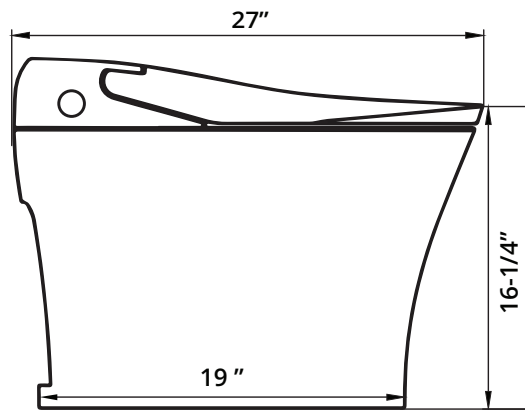

Specifications

Power Rating:	AC 120V, 50/60 Hz 1200W
Power Cord:	60", 3 prong grounded plug
Shipping Weight:	92.4 lbs
Product Weight:	77 lbs
Water Temperature:	Room Temp to 102F
Warranty:	3 year limited warranty
Washing Flow Rate:	.1 to .15 gallons per minute
Seat Temperature:	Room temperature to 102°
Dryer Temperature:	95° to 125°
Flush Rate:	0.9 GPF

Installation Notes

- 115 V power GFCI receptacle within 4'
- 40 PSI minimum water pressure
- 80 PSI maximum water pressure
- Standard 12" rough in

Watch our
installation video

These dimensions and specifications are subject to change without notice