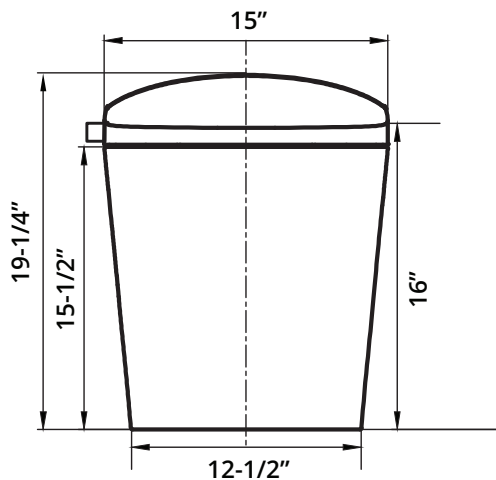

Specifications

Power Rating:	AC 120V, 50/60 Hz 1200W
Power Cord:	60", 3 prong grounded plug
Shipping Weight:	92.4 lbs
Product Weight:	77 lbs
Water Temperature:	Room Temp to 102F
Warranty:	3 year limited warranty
Washing Flow Rate:	.1 to .15 gallons per minute
Seat Temperature:	Room temperature to 102°
Dryer Temperature:	95° to 125°
Flush Rate:	0.9 GPF

Installation Notes

- 115 V power GFCI receptacle within 4'
- 40 PSI minimum water pressure
- 80 PSI maximum water pressure
- Standard 12" rough in

Watch our
installation video

These dimensions and specifications are subject to change without notice