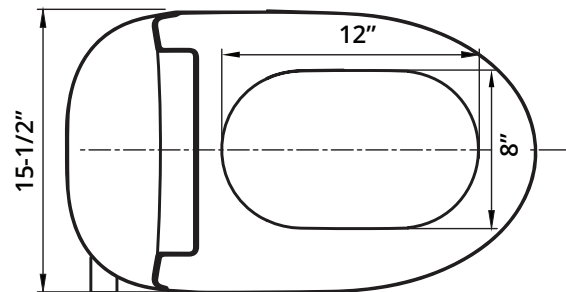

Specifications

Power Rating:	AC 120V, 50/60 Hz 1200W
Power Cord:	60", 3 prong grounded plug
Shipping Weight:	92.4 lbs
Product Weight:	77 lbs
Water Temperature:	Room Temp to 102F
Warranty:	3 year limited warranty
Washing Flow Rate:	.1 to .15 gallons per minute
Seat Temperature:	Room temperature to 102°
Dryer Temperature:	95° to 125°
Flush Rate:	0.9 GPF

Installation Notes

- 115 V power GFCI receptacle within 4'
- 40 PSI minimum water pressure
- 80 PSI maximum water pressure
- Standard 12" rough in

Watch our
installation video

These dimensions and specifications are subject to change without notice