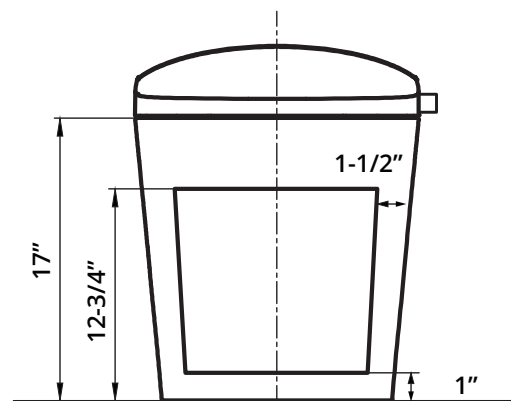

Specifications

Power Rating:	AC 120V, 50/60 Hz 1200W
Power Cord:	60", 3 prong grounded plug
Shipping Weight:	92.4 lbs
Product Weight:	77 lbs
Water Temperature:	Room Temp to 102F
Warranty:	3 year limited warranty
Washing Flow Rate:	.1 to .15 gallons per minute
Seat Temperature:	Room temperature to 102°
Dryer Temperature:	95° to 125°
Flush Rate:	0.9 GPF

Installation Notes

- 115 V power GFCI receptacle within 4'
- 40 PSI minimum water pressure
- 80 PSI maximum water pressure
- Standard 12" rough in

Watch our
installation video

These dimensions and specifications are subject to change without notice