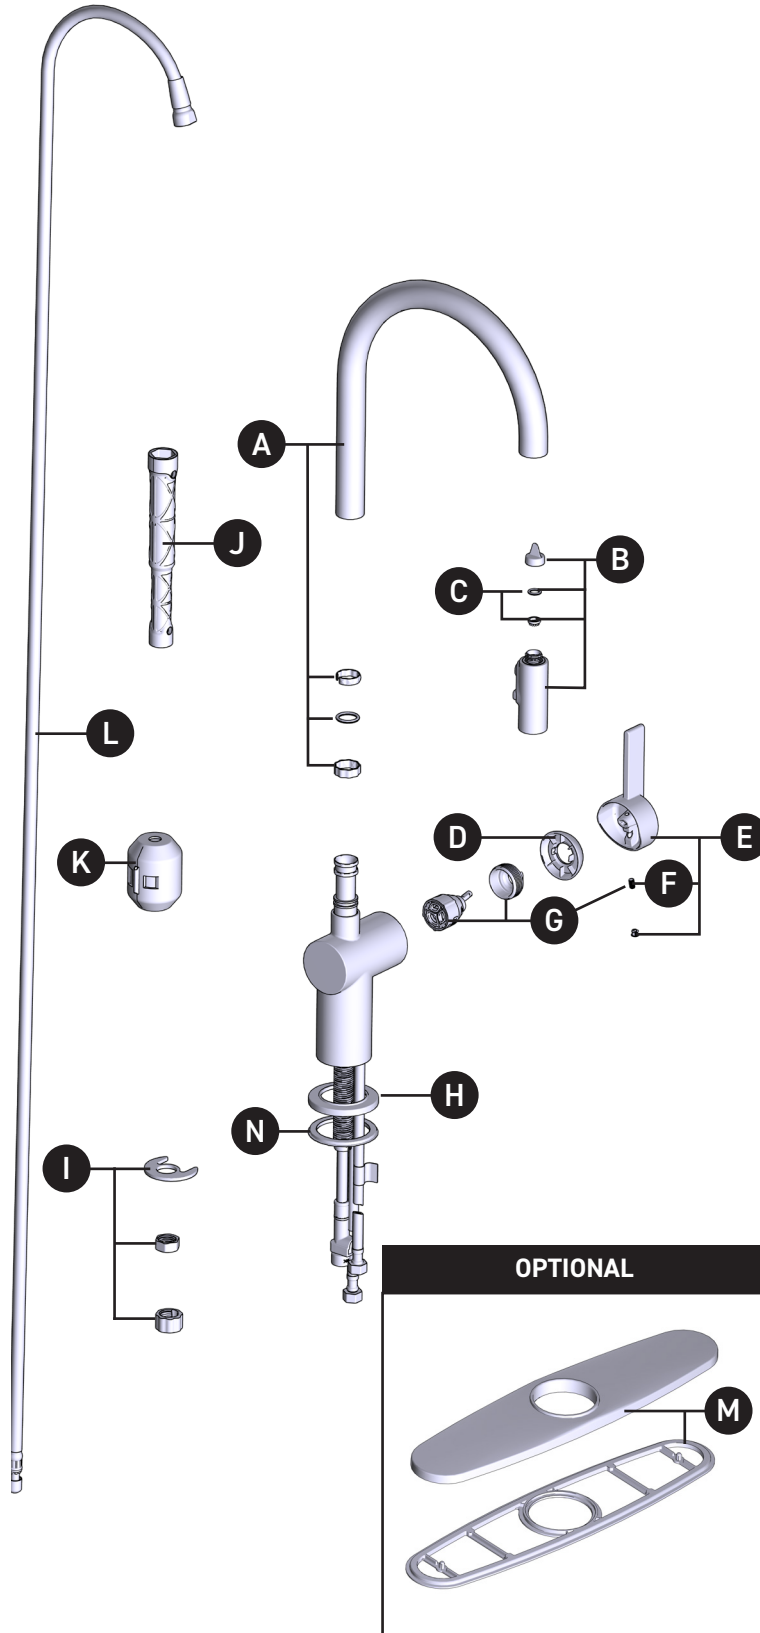

Illustrated Parts CIA™

Single-Handle High Arc Pulldown Kitchen Faucet

MODEL	HANDLE	FINISH
7622	Lever	Chrome
7622BL	Lever	Matte Black
7622BG	Lever	Brushed Gold
7622SRS	Lever	Spot Resist Stainless

ID	Kit Number	Kit Description	Finish
A	207767	Spout Kit	Chrome
	207767BL		Matte Black
	207767BG		Brushed Gold
	207767SRS		Spot Resist Stainless
B	201994	Wand Kit	Chrome
	201994BL		Matte Black
	201994BG		Brushed Gold
	201994SRS		Spot Resist Stainless
C	141025	Wand Screen, O-Ring (1.5 gpm)	N/A
D	207773	Handle Dome	Chrome
	207773BL		Matte Black
	207773BG		Brushed Gold
	207773SRS		Spot Resist Stainless
E	207771	Handle Kit	Chrome
	207771BL		Matte Black
	207771BG		Brushed Gold
	207771SRS		Spot Resist Stainless
F	155023	Set Screw (requires 3/32" hex key)	N/A
G	160657	Cartridge, Cart. Nut & Set Screw	N/A
H	207770	Escutcheon Kit	Chrome/SRS
	207770BL		Matte Black
	207770BG		Brushed Gold
	207770SRS		Spot Resist Stainless
I	192155	Mounting Hardware	N/A
J	118305	Installation Tool	N/A
K	150260	Hose Weight	N/A
L	150259	Pulldown Hose	N/A
M	141002	Escutcheon Kit (optional)	Chrome
	141002BL		Matte Black
	141002BG		Brushed Gold
	141002SRS		Spot Resist Stainless
N	140251	Gasket	N/A