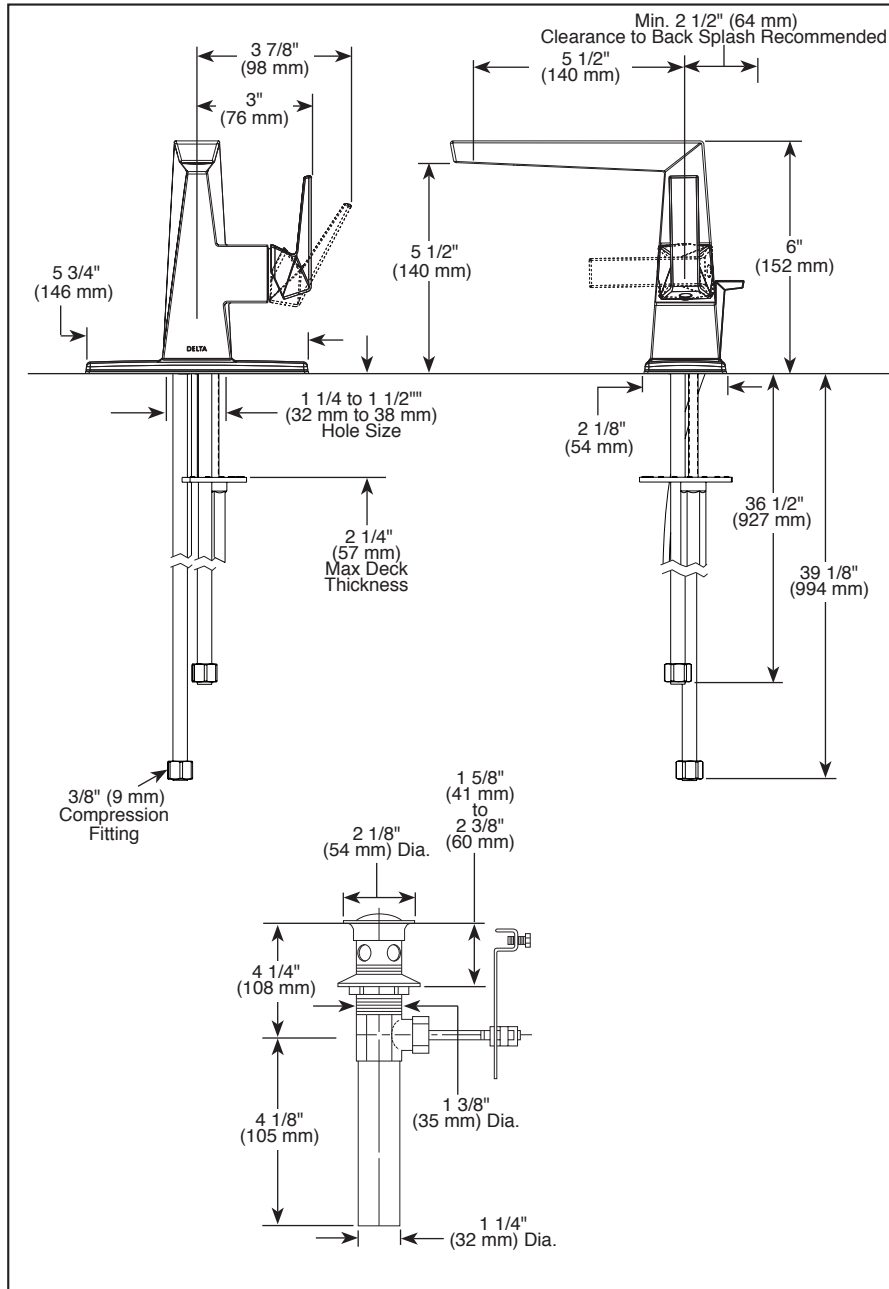

▲ Designate Proper Finish Suffix

Delta reserves the right (1) to make changes in specifications and materials, and (2) to change or discontinue models, both without notice or obligation. Dimensions are for reference only. See current full-line price book or www.deltafaucet.com for finish options and product availability.

DSP-L-543-MPU-DST Rev. C

Delta Faucet Company

55 E. 111th Street, Indianapolis, IN 46280
350 South Edgeware Road, St. Thomas, ON N5P 4L1
© 2021 Delta Faucet Company