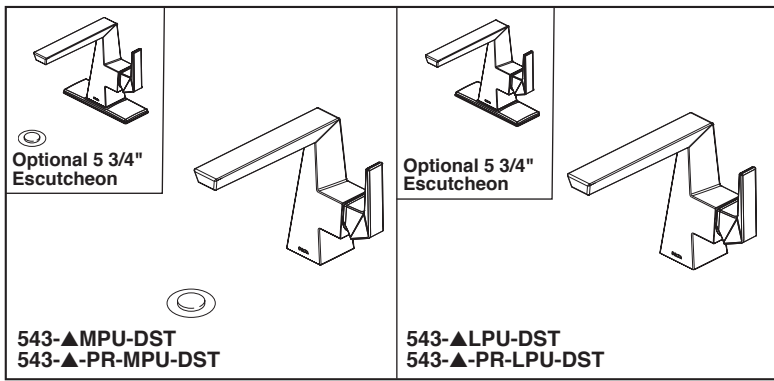

see what Delta can do™

BATHROOM FAUCET

- Trillian™ Bath Collection
- Single Handle Deck Mount

FEATURES:

- DIAMOND Seal® Technology
- Lumicoat™ Finish (-PR models only)
- Lumicoat™ Finishes easily wipe clean without cleaners and chemicals on the products most commonly touched areas

STANDARD SPECIFICATIONS:

- Max flow rate 1.2 gpm @ 60 psi, 4.5 L/min @ 414 kPa
- One or three hole mount (escutcheon included)
- Solid brass fabricated body
- Diamond coated ceramic cartridge
- 3/8" O.D. straight, staggered PEX supply tubes
- Models have metal drain with pop-up type fitting with plated flange and stopper
- "LPU" models less pop-up drain; no lift rod hole
- Drain operates using vertical slide mechanism
- Red/blue indicator markings

WARRANTY

- Parts and Finish - Lifetime limited warranty; or for commercial purchasers, 10 years for multi-family residential (apartments and condominiums) and 5 years for all other commercial uses, in each case from the date of purchase.
- Electronic Parts and Batteries (if applicable) - 5 years from the date of purchase; or for commercial purchasers, 1 year from the date of purchase. No warranty is provided on batteries.

COMPLIES WITH:

- ASME A112.18.1 / CSA B125.1
- ASME A112.18.2 / CSA B125.2
- Indicates compliance to ICC/ANSI A117.1
- EPA WaterSense®

Submitted Model No.: _____

Specific Features: _____