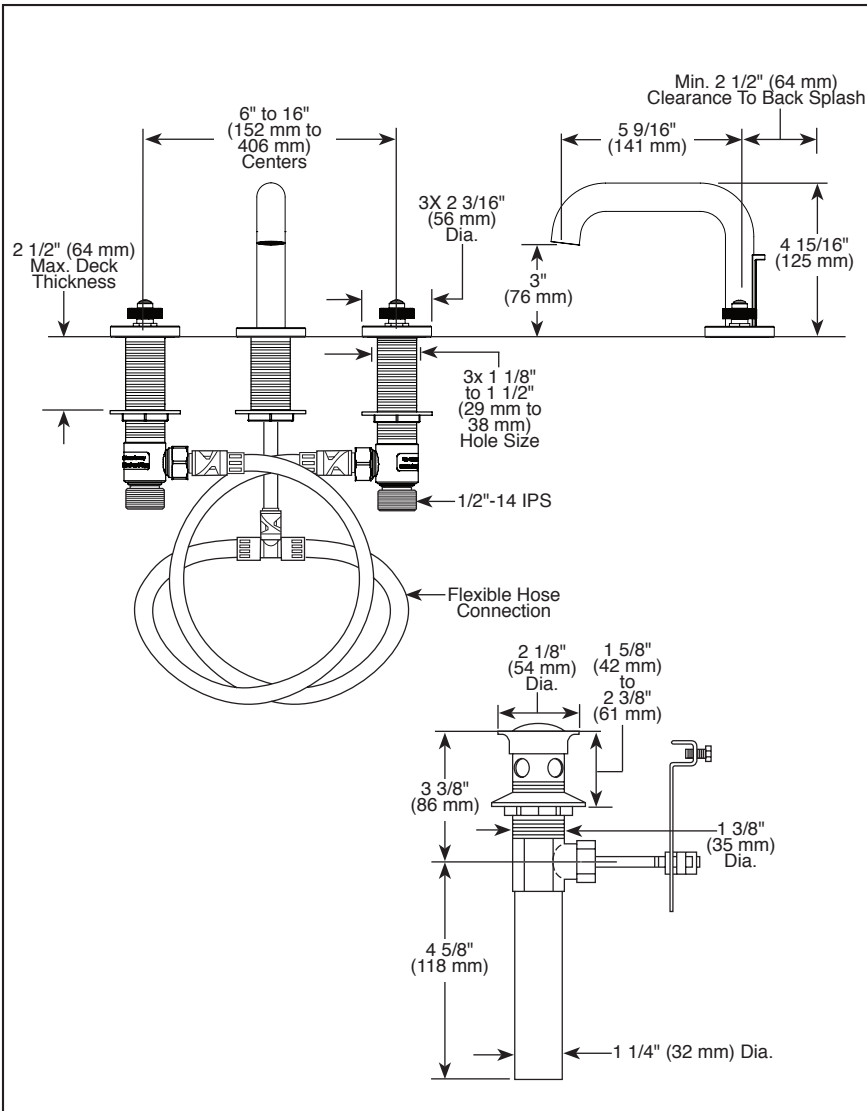

Submitted Model No.: _____

Specific Features: _____

BRIZO®

BATHROOM FAUCETS

- Litze® Collection
- Two Handle Widespread Deck Mount

FEATURES:

- Handles attach to end valves by use of magnets inside handle. No set screw required

STANDARD SPECIFICATIONS:

- Max flow rate 1.5 gpm @ 60 psi, 5.7 L/min @ 414 kPa
- Max flow rate (ECO models only) 1.2 gpm @ 60 psi, 4.5 L/min @ 414 kPa
- Three hole mount
- Control mechanism is a rotating cylinder ceramic cartridge with 90° rotation
- 1/4 turn handle stops
- 1/2-14 NPSM threaded inlets
- Metal pop-up drain included
- Flexible hose connections
- Solid brass fabricated end valve and spout bodies
- Spout features water efficient laminar flow
- Handles sold separately