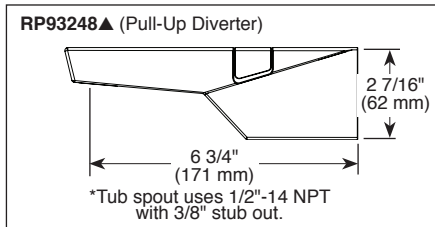

▲ Designate Proper Finish Suffix