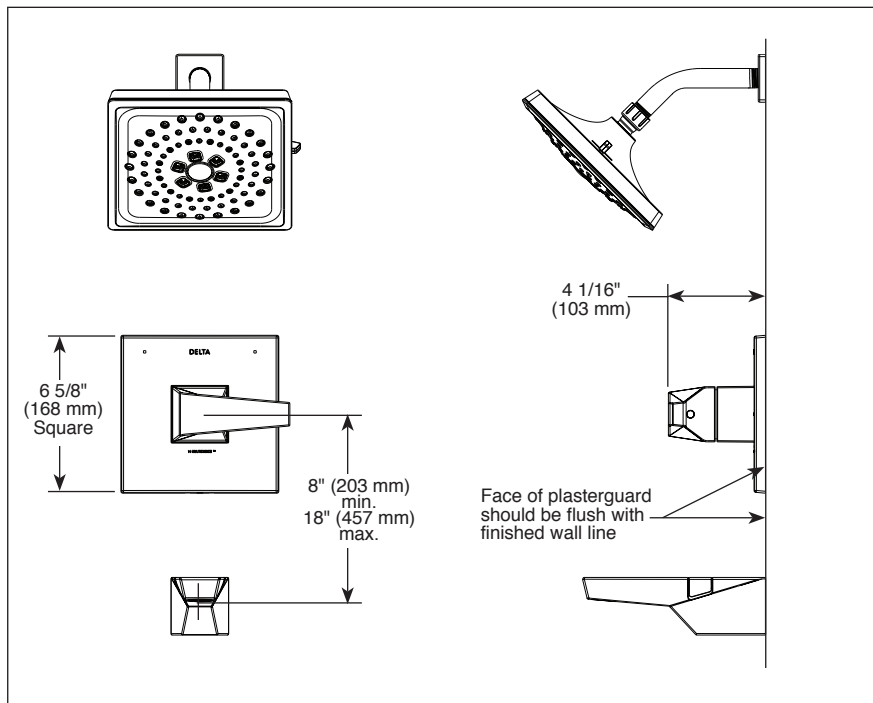

# TUB AND SHOWER FAUCET TRIM

T14043-▲  
T14043-▲-PR

T14243-▲  
T14243-▲-PR

T14443-▲  
T14443-▲-PR

T14243-▲LHD  
T14243-▲-PR-LHD

T14443-▲LHD  
T14443-▲-PR-LHD

Submitted Model No.:

Specific Features:

## FEATURES:

- Monitor® 14 Series pressure balanced bath single handle mixing valve trim
- Three-setting H<sub>2</sub>Okinetic® Technology shower head
- Lumicoat™ Finish (-PR models only)
- Lumicoat™ Finishes easily wipe clean without cleaners and chemicals on the products most commonly touched areas

## STANDARD SPECIFICATIONS:

- Maintains a balanced pressure of hot and cold water even when a valve is turned on or off elsewhere in the system
- For use with MultiChoice® Universal rough valve body (R10000 Series)
- Back-to-back installation capability
- Temperature only controlled with handle
- Field adjustable to limit handle rotation into hot water zone
- 120° maximum handle rotation
- All parts replaceable from the front of the valve
- Max flow rate 1.75 gpm @ 80 psi, 6.6 L/min @ 550 kPa
- Tub port maximum flow rate 6.0 gpm @ 60 psi with R10000-UNBX
- Shower arm overall horizontal length = 5 1/2" (138 mm), including threaded ends
- Red/blue pad print temperature indicator on the shower escutcheon
- "-LHD" models indicate less shower head
- Stem extension kit RP77991 can be ordered to allow for an additional 1 3/4" wall thickness. RP77991 ships with chrome escutcheon screws. For special finishes also order RP12630 escutcheon screws in desired finish.
- Universal adapter included allows for thread, sweat or slip-on installation of RP93248 and RP93249