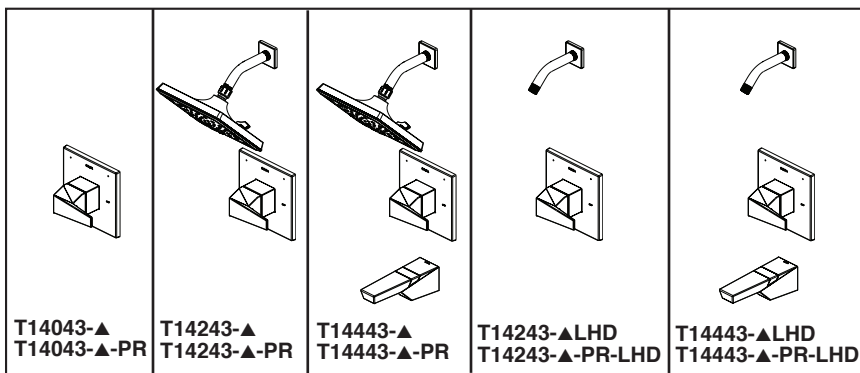

# TUB AND SHOWER FAUCET TRIM

T14043-▲  
T14043-▲-PR

T14243-▲  
T14243-▲-PR

T14443-▲  
T14443-▲-PR

T14243-▲LHD  
T14243-▲-PR-LHD

T14443-▲LHD  
T14443-▲-PR-LHD

Submitted Model No.:

Specific Features:

## FEATURES:

- Monitor® 14 Series pressure balanced bath single handle mixing valve trim
- Three-setting H<sub>2</sub>Okinetic® Technology shower head
- Lumicoat™ Finish (-PR models only)
- Lumicoat™ Finishes easily wipe clean without cleaners and chemicals on the products most commonly touched areas

## STANDARD SPECIFICATIONS:

- Maintains a balanced pressure of hot and cold water even when a valve is turned on or off elsewhere in the system
- For use with MultiChoice® Universal rough valve body (R10000 Series)
- Back-to-back installation capability
- Temperature only controlled with handle
- Field adjustable to limit handle rotation into hot water zone
- 120° maximum handle rotation
- All parts replaceable from the front of the valve
- Max flow rate 1.75 gpm @ 80 psi, 6.6 L/min @ 550 kPa
- Tub port maximum flow rate 6.0 gpm @ 60 psi with R10000-UNBX
- Shower arm overall horizontal length = 5 1/2" (138 mm), including threaded ends
- Red/blue pad print temperature indicator on the shower escutcheon
- "-LHD" models indicate less shower head
- Stem extension kit RP77991 can be ordered to allow for an additional 1 3/4" wall thickness. RP77991 ships with chrome escutcheon screws. For special finishes also order RP12630 escutcheon screws in desired finish.
- Universal adapter included allows for thread, sweat or slip-on installation of RP93248 and RP93249