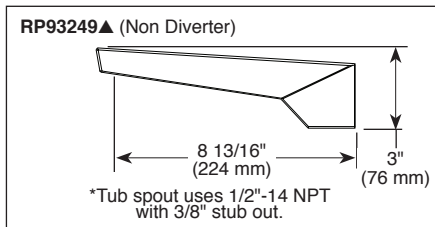

▲ Designate Proper Finish Suffix