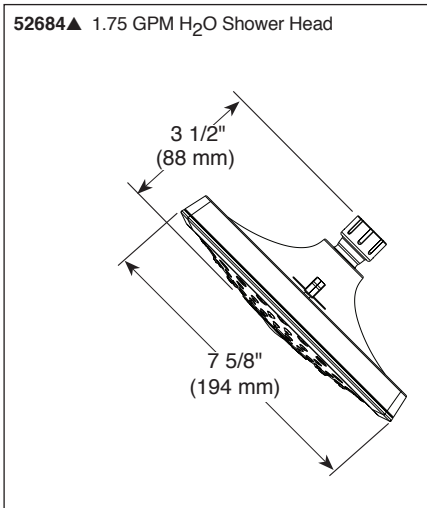

Delta reserves the right (1) to make changes in specifications and materials, and (2) to change or discontinue models, both without notice or obligation. Dimensions are for reference only. See current full-line price book or www.deltafaucet.com for finish options and product availability.