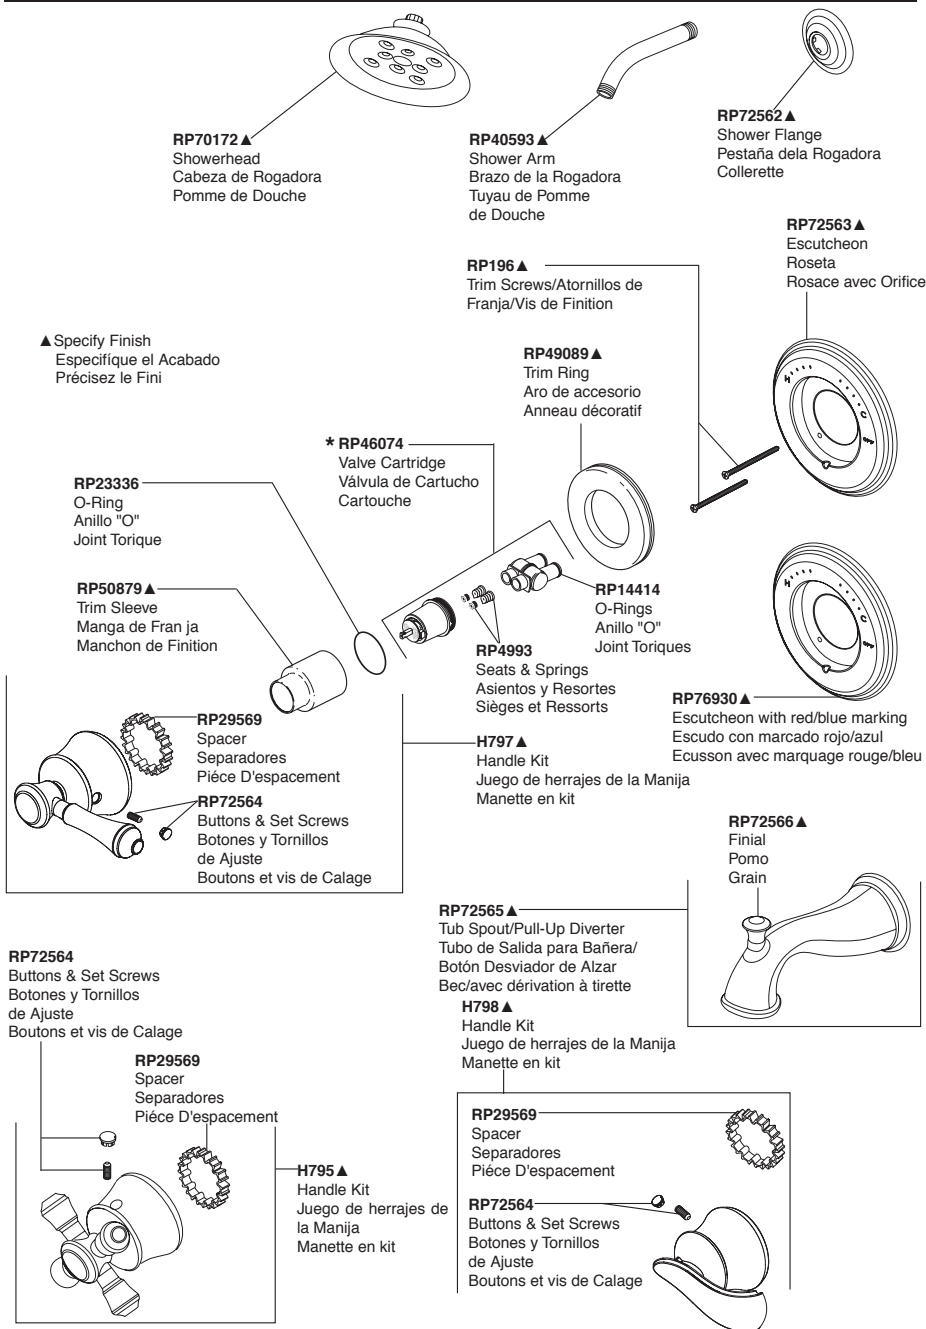

T14097-LHP, T14297-LHP & T14497-LHP Models / Modelos / Modèles