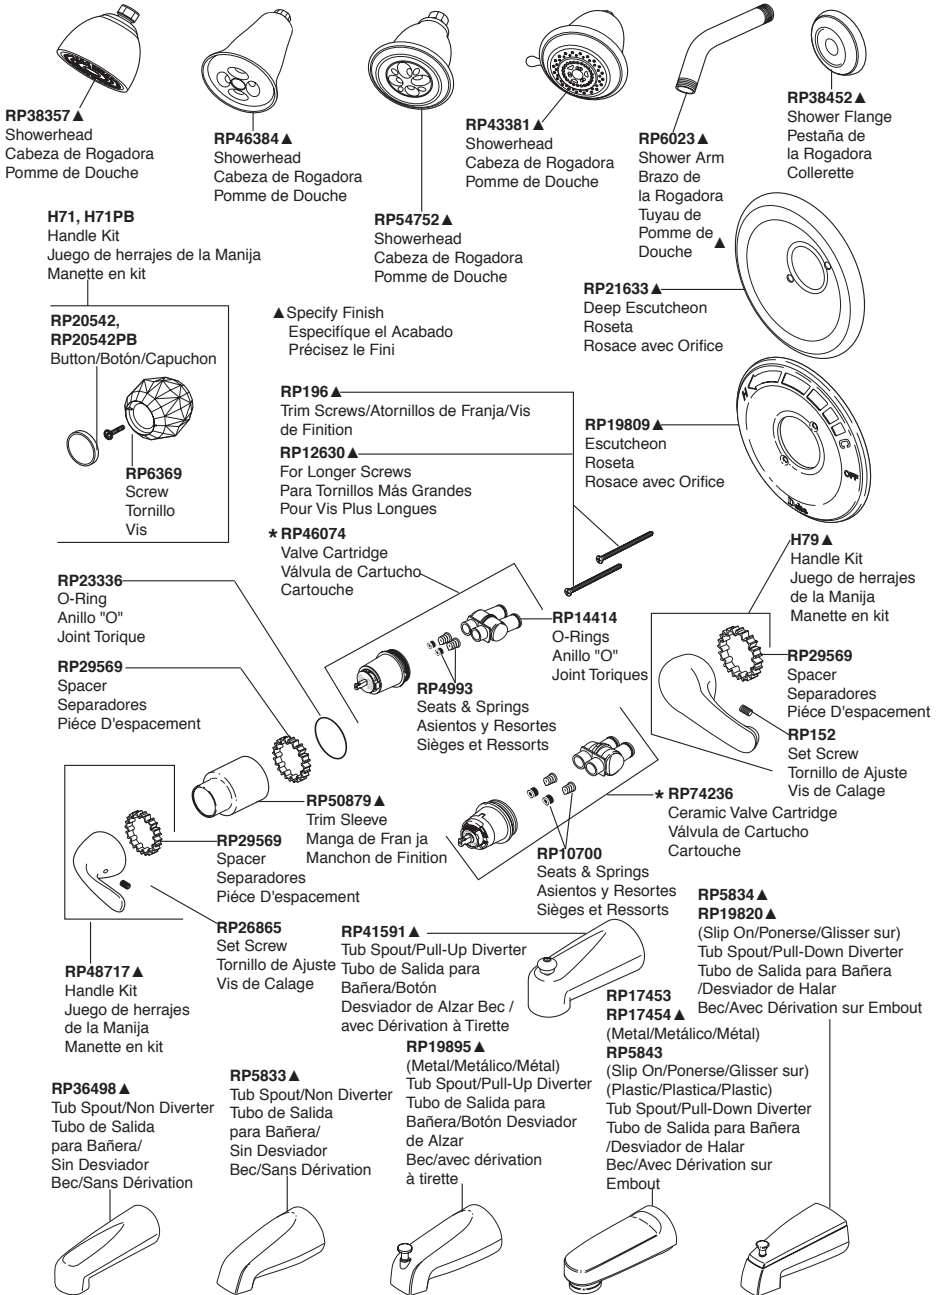

**T13020, T13022, T13120, T13122, T13220, T13220-H2O, T13222,
T13220-SHCCER, T13420-SHCCER, T13420,
T13420-H2O & T13422 Models / Modelos / Modèles**