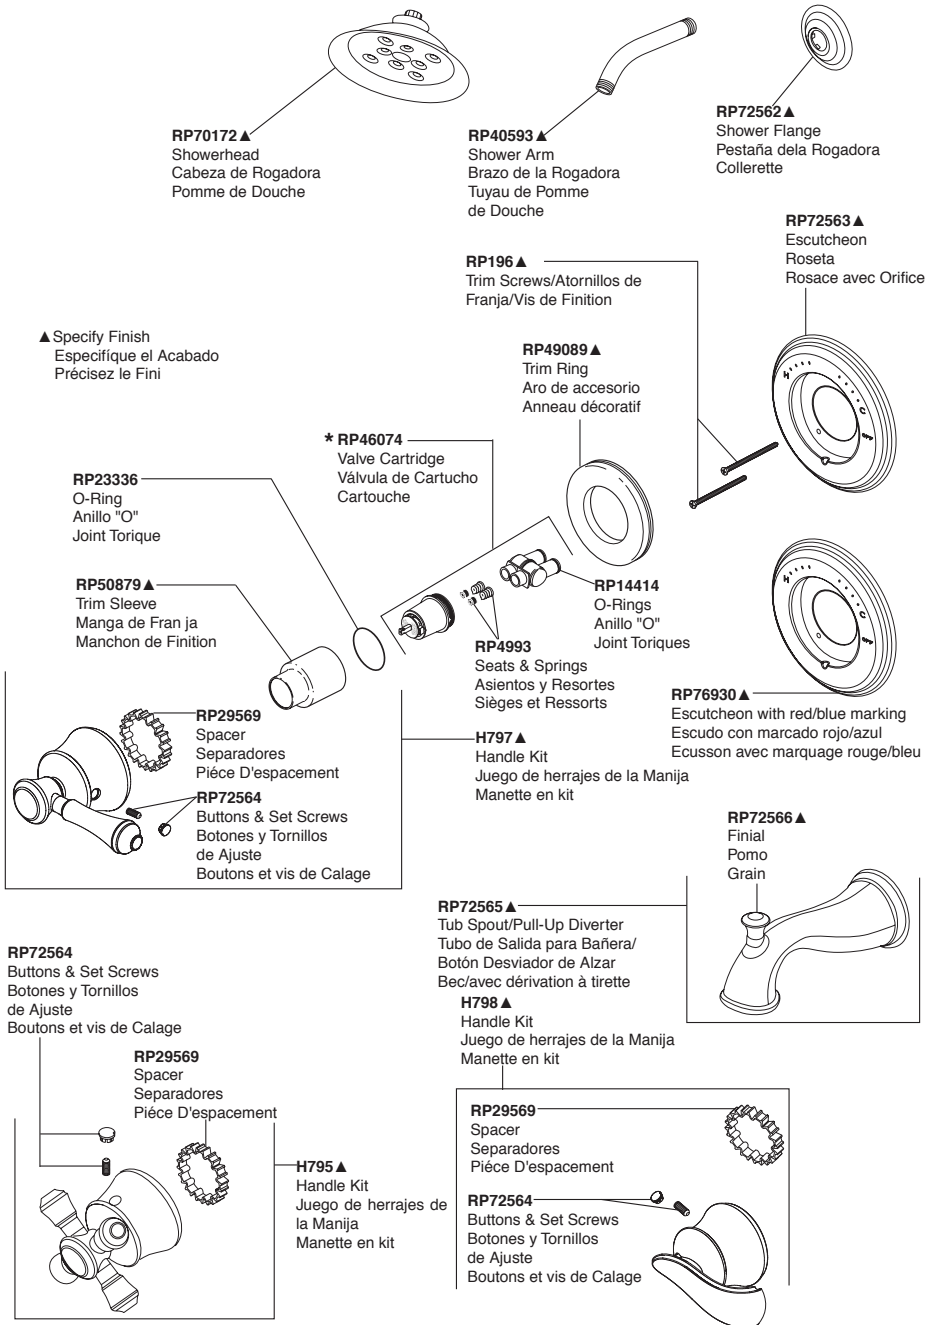

T14097-LHP, T14297-LHP & T14497-LHP Models / Modelos / Modèles