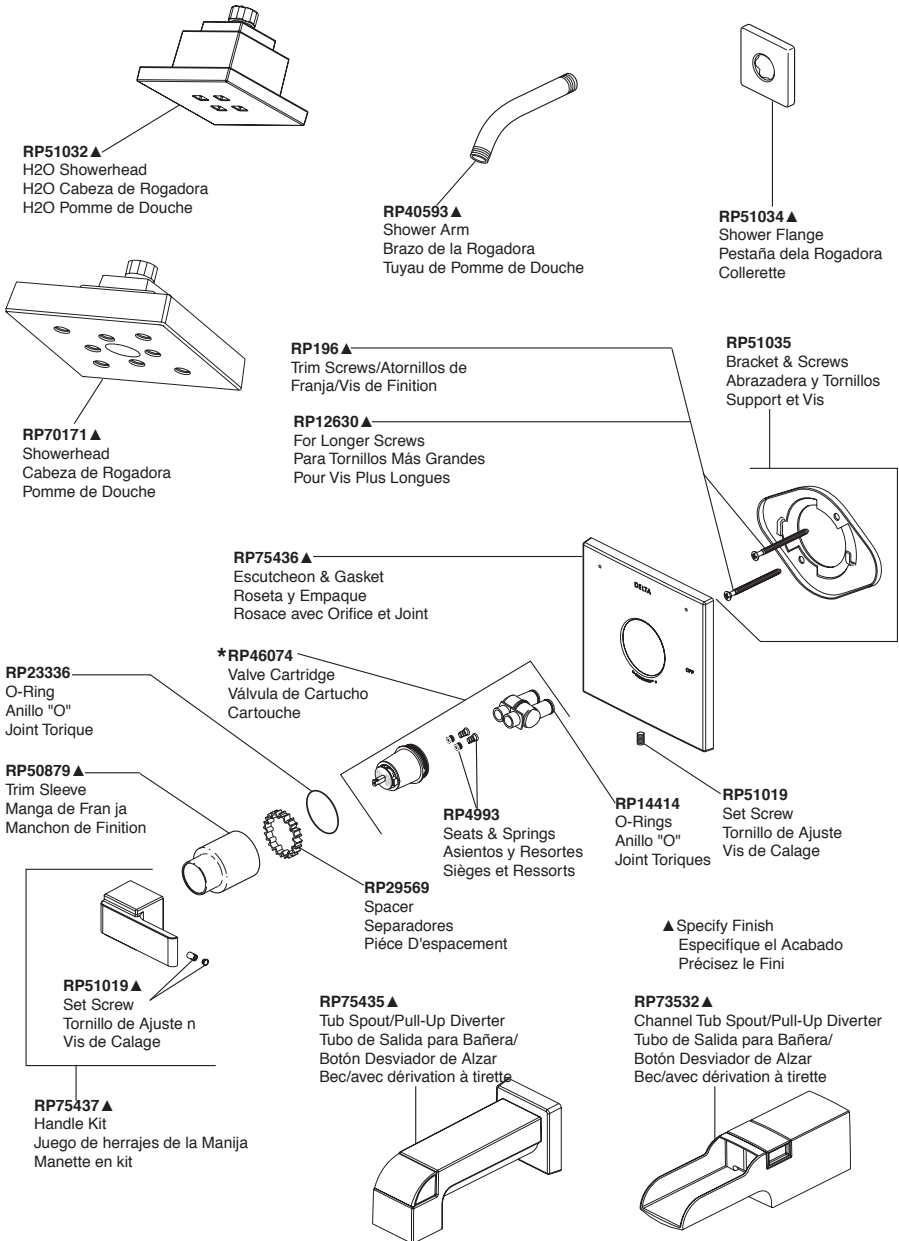

**T14067, T14267, T14267-H2O, T14267-LHD, T14467,
T144667-H2O, T14467-LHD Models / Modelos / Modèles**