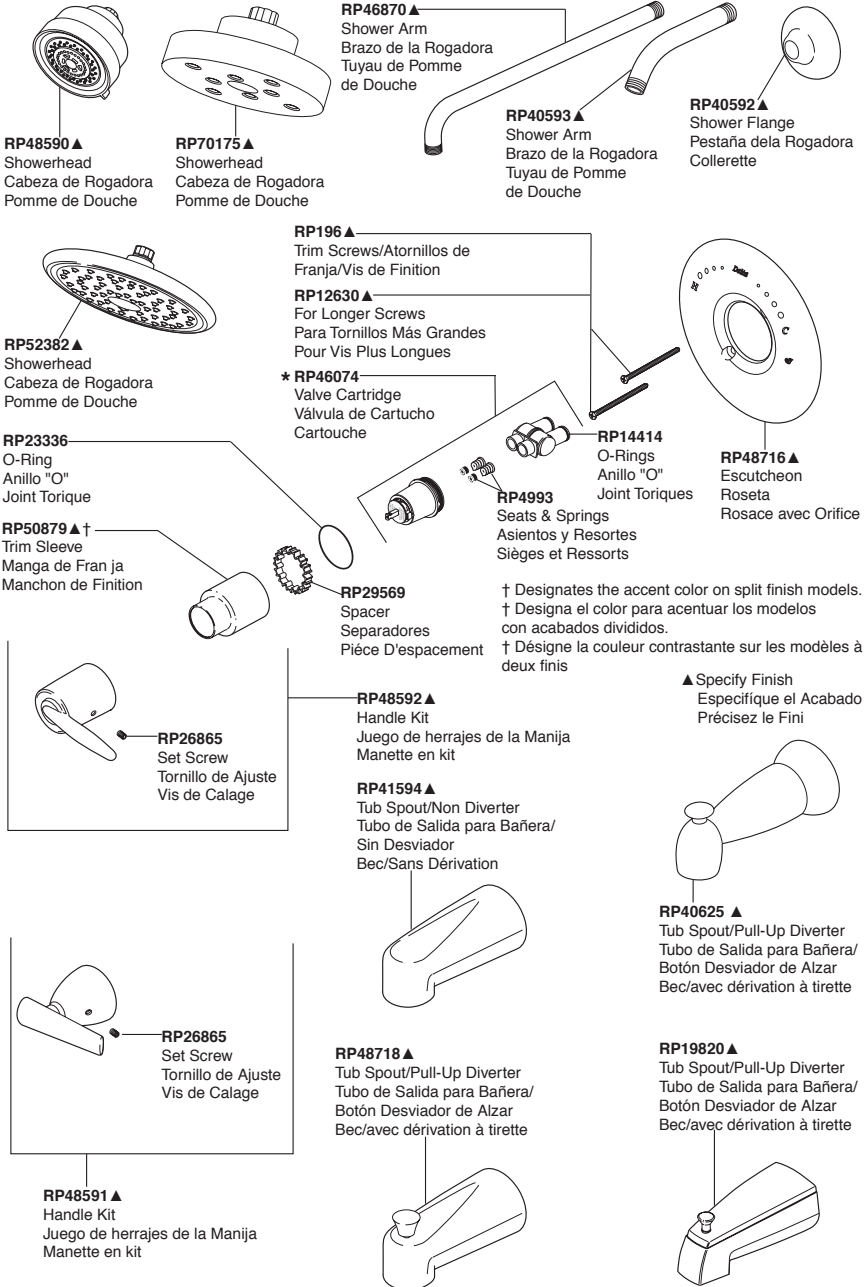

**T14082, T14085, T14185, T14282, T14285, T14285-H2O, T 14482,
T14485 & T14485-H2O Models / Modelos / Modèles**