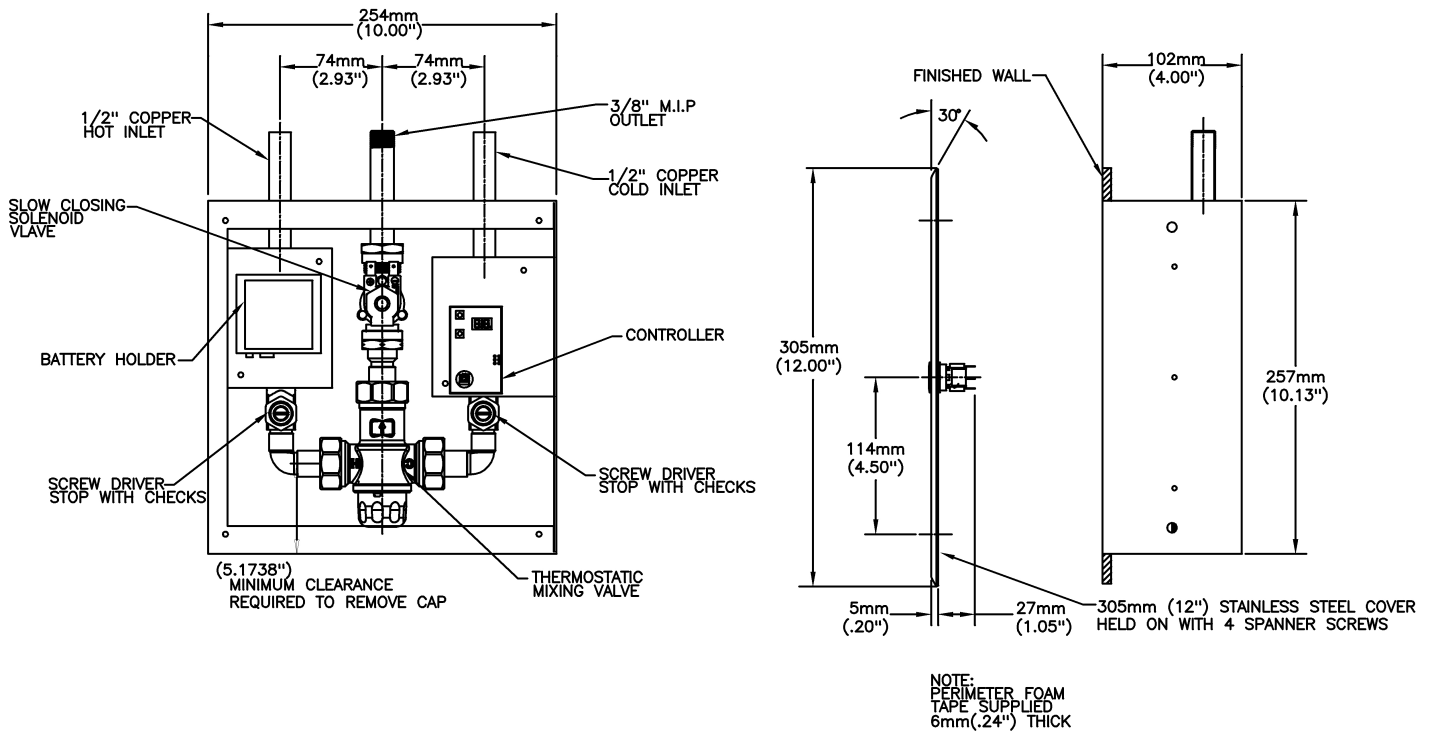

Model No: 861T108

861T1
CONTROL BOX #8
BATTERY OPERATED

Delta reserves the right (1) to make changes to specifications and materials, and (2) to change or discontinue models, both without notice or obligation. Dimensions are for reference. Measurement may vary plus or minus 6mm(0.25"). Mounting locations are suggested only. Check with local codes for requirements in your area. This spec was produced December 22, 2017.

Delta Faucet Company - 55 East 111th St. - Indianapolis, Indiana, USA 46280 - (317) 848-1812
Delta Faucet Canada - 395 Matheson Blvd E - Mississauga, Ontario, Canada L4Z 2H2 - (905) 712-3030