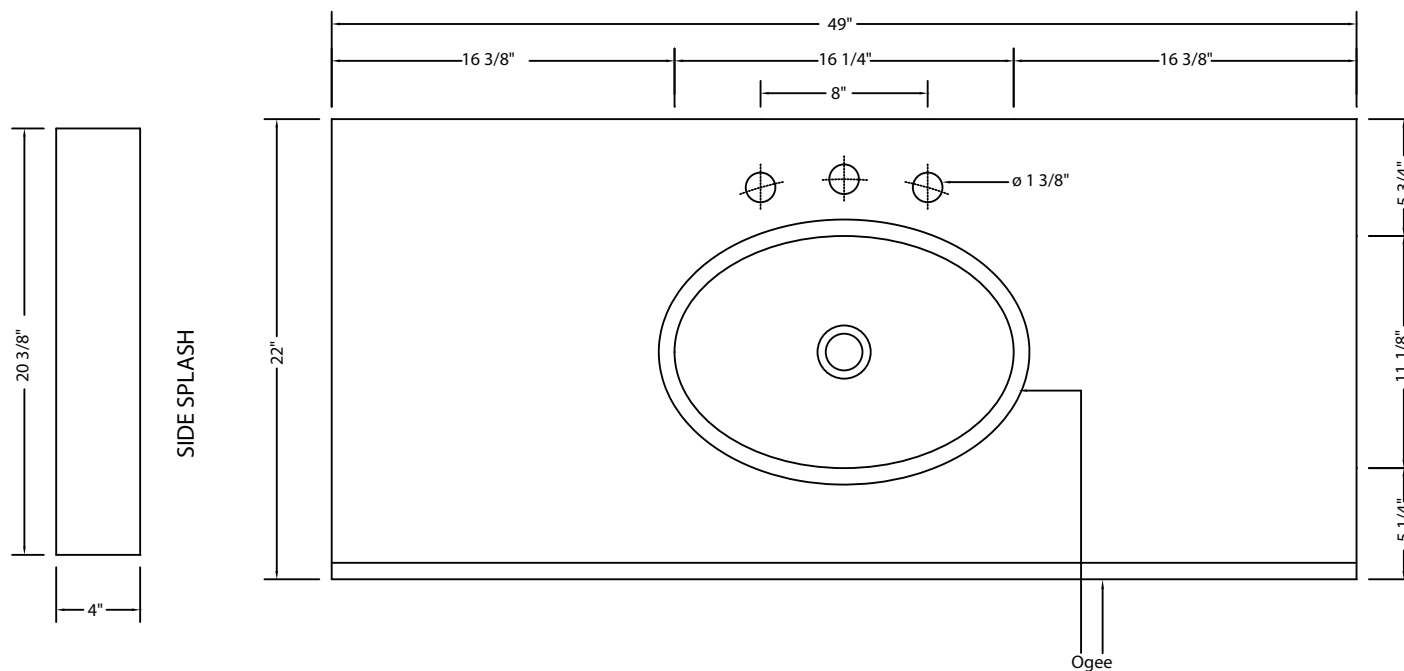

FOREMOST®

49" Natural Stone Vanity Tops With Oval Bowl

www.ForemostBath.com

MOHAVE BEIGE
HG49228MB

RUSHMORE GREY
HG49228RG

BACK SPLASH

SIDE SPLASH