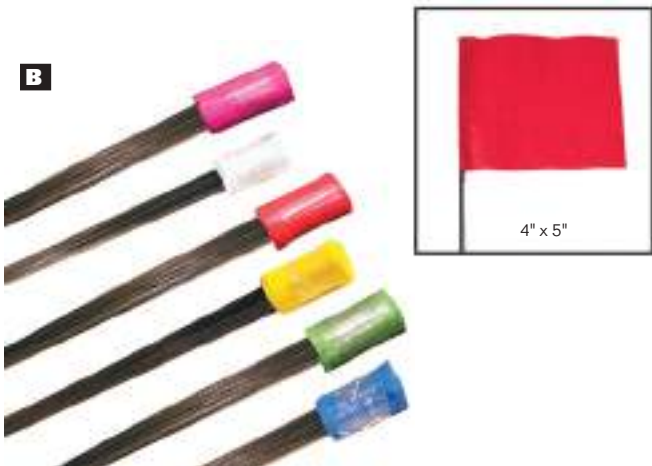

B AISLE MARKING

- 2" x 54' roll, or otherwise noted
- Highly visible stripes for identifying high traffic areas on floor
- 6 rolls per case pack

Item No.	Description	Package
15045	Black/on Yellow	Boxed

B

Stake Flags

APWA UNIFORM COLOR CODE FOR MARKING UNDERGROUND UTILITIES

Color	Utility
WHITE	Proposed Excavation
PINK	Temporary Survey Markings
RED	Electrical Power Lines, Cables, Conduit and Lighting Cables
YELLOW	Gas, Oil, Steam, Petroleum or Gaseous Materials
ORANGE	Communication, Alarm or Signal Lines, Cables or Conduit
BLUE	Potable Water
LIME	Sewer and Drain Lines

A BULK WIRE STAFF, 2-1/2" X 3-1/2"

- Bundles of 100 flags
- For surveying, construction, agriculture, and more
- Mark location of underground utilities
- Ask us about custom printing

Item No.	Description	Package
15079	21" - Orange Flo Marking Flag	Bundle
15080	21" - Red Flo Marking Flag	Bundle
15081	21" - Pink Flo Marking Flag	Bundle
15082	21" - Lime Flo Marking Flag	Bundle
15084	21" - Yellow Marking Flag	Bundle
15085	21" - Blue Marking Flag	Bundle
15086	21" - White Marking Flag	Bundle
15101	21" - Std. Orange Marking Flag	Bundle
15103	21" - Std. Red Marking Flag	Bundle