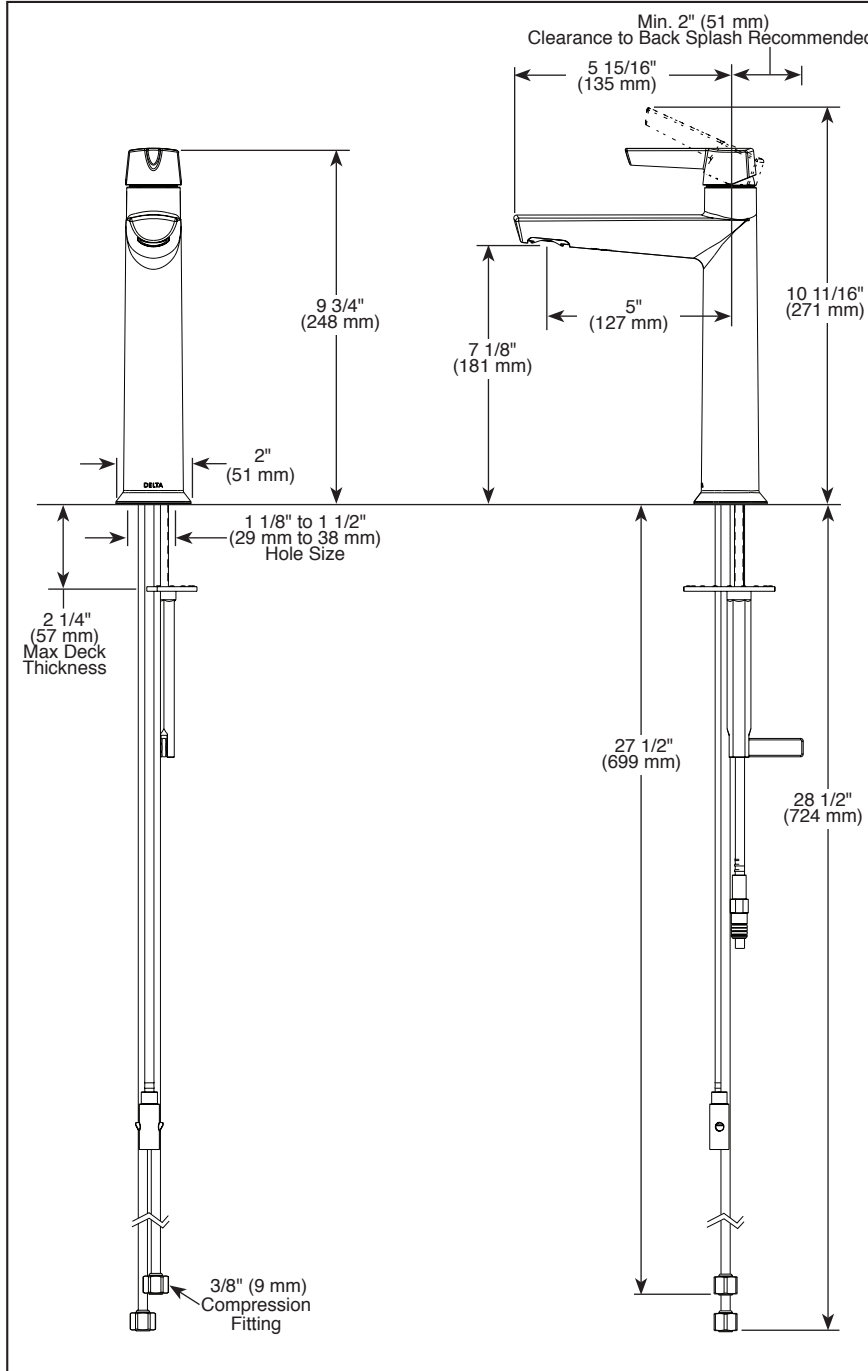

671-▲-DST

Submitted Model No.: _____

Specific Features: _____

▲ Designate Proper Finish Suffix

Delta reserves the right (1) to make changes in specifications and materials, and (2) to change or discontinue models, both without notice or obligation. Dimensions are for reference only. See current full-line price book or www.deltafaucet.com for finish options and product availability.

DSP-L-671-DST Rev. B

see what Delta can do™

BATHROOM FAUCET

- Galeon™ Bath Collection
- Single Handle Deck Mount

FEATURES:

- Lumicoat™ Finish (-PR models only)
- Lumicoat™ Finishes easily wipe clean without cleaners and chemicals on the products most commonly touched areas

STANDARD SPECIFICATIONS:

- Max. flow rate 1.2 gpm @ 60 psi, 4.5 L/min @ 414 kPa
- One hole mount
- Diamond coated ceramic cartridge
- 1/4" O.D. straight, staggered PEX supply tubes
- Optional red/blue indicator ring provided with model