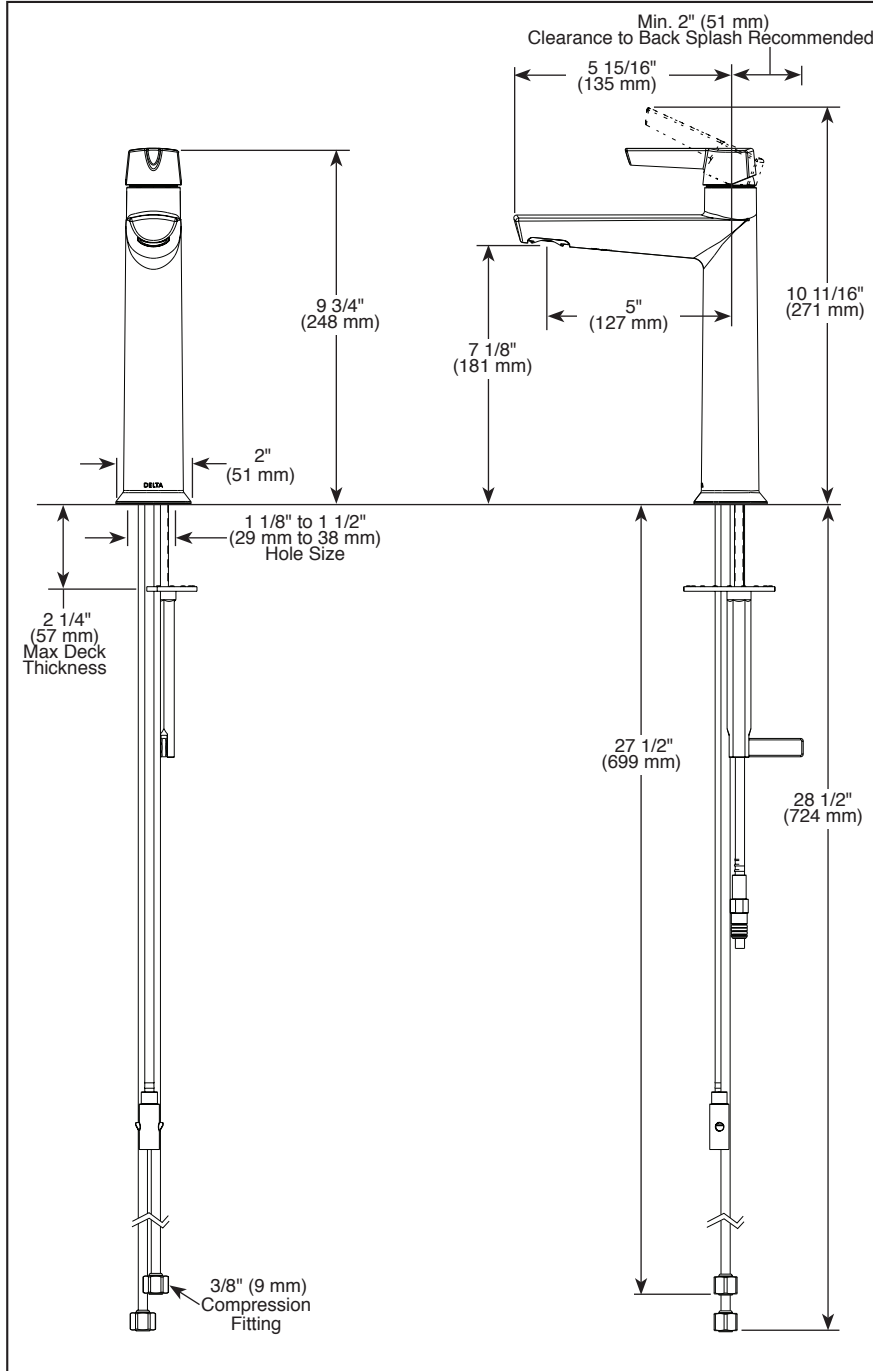

671-▲-DST

Submitted Model No.: _____

Specific Features: _____

▲ Designate Proper Finish Suffix

Delta reserves the right (1) to make changes in specifications and materials, and (2) to change or discontinue models, both without notice or obligation. Dimensions are for reference only. See current full-line price book or www.deltafaucet.com for finish options and product availability.

DSP-L-671-DST Rev. B

see what Delta can do™

BATHROOM FAUCET

- Galeon™ Bath Collection
- Single Handle Deck Mount

FEATURES:

- Lumicoat™ Finish (-PR models only)
- Lumicoat™ Finishes easily wipe clean without cleaners and chemicals on the products most commonly touched areas

STANDARD SPECIFICATIONS:

- Max. flow rate 1.2 gpm @ 60 psi, 4.5 L/min @ 414 kPa
- One hole mount
- Diamond coated ceramic cartridge
- 1/4" O.D. straight, staggered PEX supply tubes
- Optional red/blue indicator ring provided with model