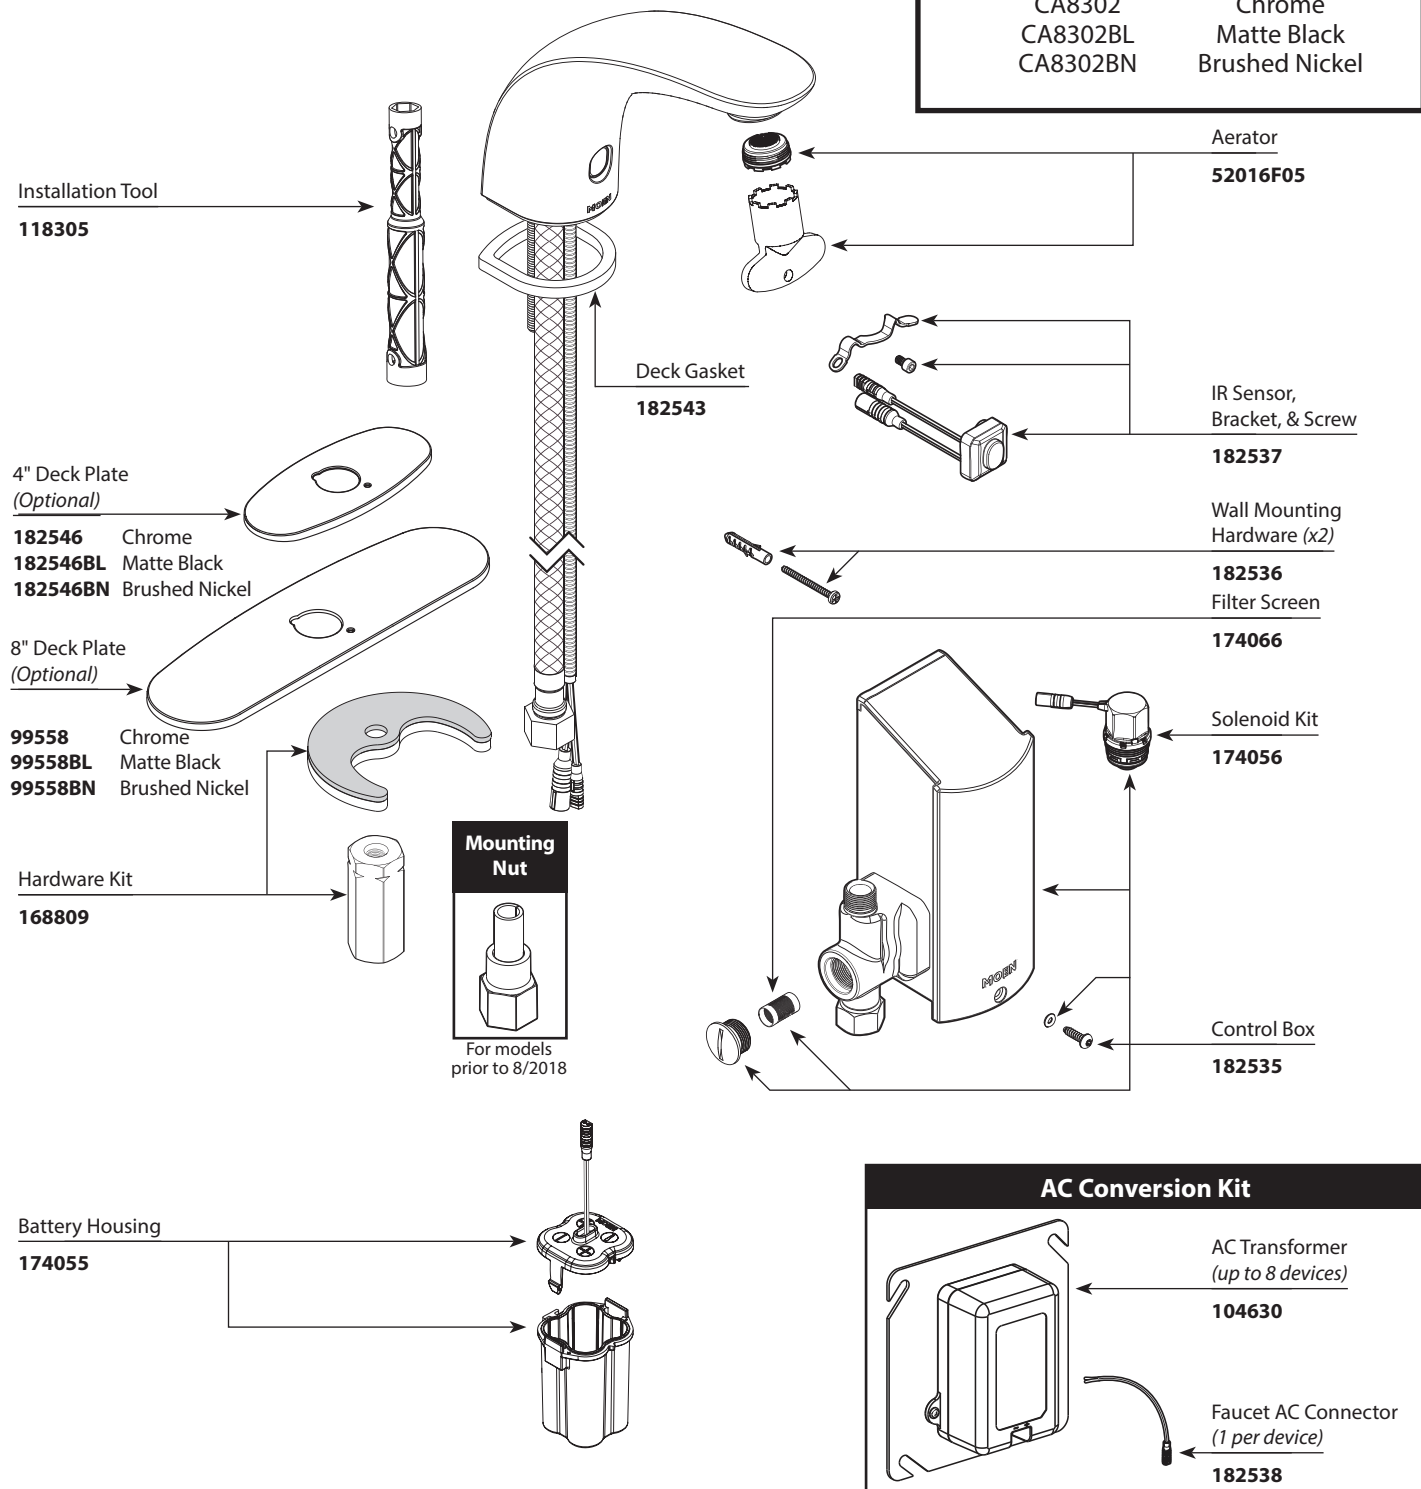

MOEN®

Illustrated Parts

■ Order by Part Number

*There is more than 1 version of this model.
Page down to identify the version you have.*

M•POWER™ Electronic Faucet Below-Deck Transitional Style	
MODEL	FINISH
CA8302	Chrome
CA8302BL	Matte Black
CA8302BN	Brushed Nickel

■ Order by Part Number

For models manufactured before July 2016.

Single Deck-Mount, Non-Mixing, Battery Powered Electronic Faucet	
MODEL	FINISH
8302	Chrome