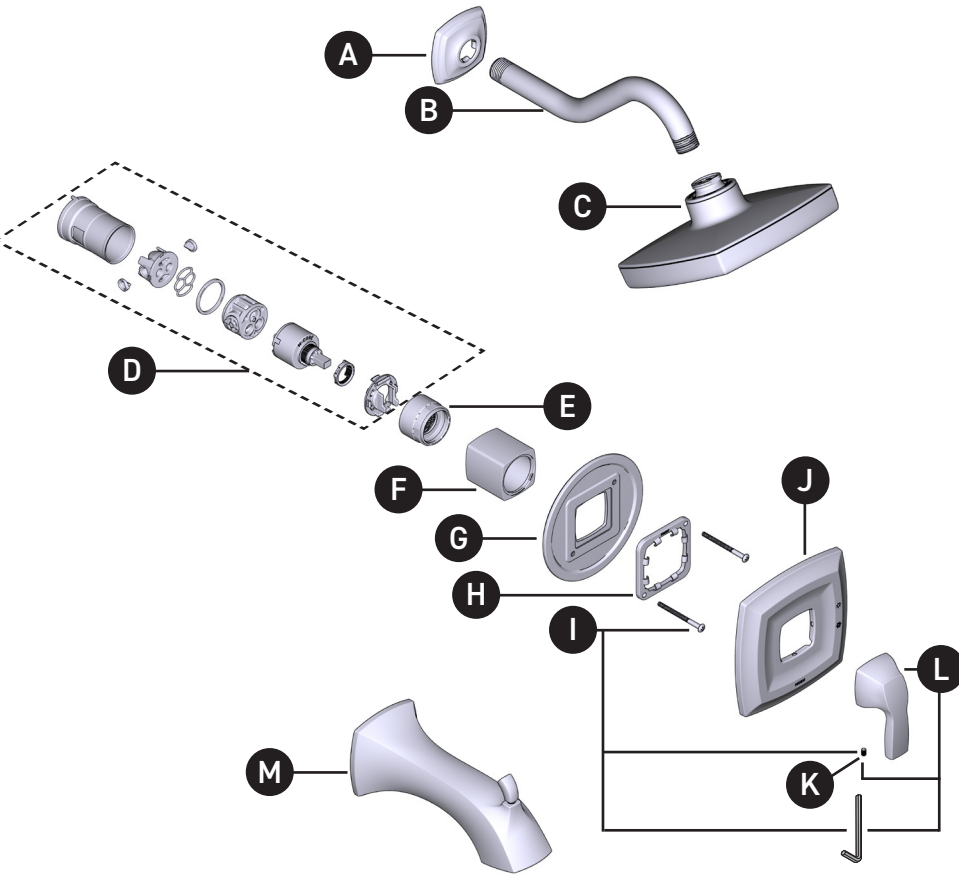

MOEN®

ORDER BY PART NUMBER

VALVE TRIM ONLY	SHOWER TRIM ONLY	TUB SHOWER TRIM	FINISH
UT2691	UT2692EP	UT2693EP	Chrome
UT2691BN	UT2692EPBN	UT2693EPBN	Brushed Nickel
UT2691BG	UT2692EPBG	UT2693EPBG	Brushed Gold
UT2691NL	UT2692EPNL	UT2693EPNL	Polished Nickel
UT2691ORB	UT2692EPORB	UT2693EPORB	Oil Rubbed Bronze

EP=1.75 GPM HEAD

OPTIONAL: 1" Handle Extension Kit		
MODEL	FINISH	
200781	Chrome	
200781BN	Brushed Nickel	
200781BG	Brushed Gold	
200781NL	Polished Nickel	
200781ORB	Oil Rubbed Bronze	

Illustrated Parts

VOSS™

Single-Handle M-CORE™ 2-Series Trim

ID	Kit Description	Kit Number	Finish
A	Shower Arm Flange	164745	Chrome
		164745BN	Brushed Nickel
		164745BG	Brushed Gold
		164745NL	Polished Nickel
		164745ORB	Oil Rubbed Bronze
B	Shower Arm	10154	Chrome
		10154BN	Brushed Nickel
		10154BG	Brushed Gold
		10154NL	Polished Nickel
		10154ORB	Oil Rubbed Bronze
C	Shower Head (1.75 GPM)	6325EP	Chrome
		6325EPBN	Brushed Nickel
		6325EPBG	Brushed Gold
		6325EPNL	Polished Nickel
		6325EPORB	Oil Rubbed Bronze
D	Cartridge Assembly	1212	N/A
E	Cartridge Nut	200762	N/A
F	Sleeve	200778	Chrome
		200778BN	Brushed Nickel
		200778BG	Brushed Gold
		200778NL	Polished Nickel
		200778ORB	Oil Rubbed Bronze
G	Backing Plate	200768	N/A
H	Snap Ring	200774	N/A
I	Backing Plate Screws (2)	200764	N/A
J	Escutcheon Kit	206328	Chrome
		206328BN	Brushed Nickel
		206328BG	Brushed Gold
		206328NL	Polished Nickel
		206328ORB	Oil Rubbed Bronze
K	Set Screw (Requires 3/32" Hex Key)	40057	N/A
L	Handle Kit	206329	Chrome
		206329BN	Brushed Nickel
		206329BG	Brushed Gold
		206329NL	Polished Nickel
		206329ORB	Oil Rubbed Bronze
M	Tub Spout	161955	Chrome
		161955BN	Brushed Nickel
		161955BG	Brushed Gold
		161955NL	Polished Nickel
		161955ORB	Oil Rubbed Bronze