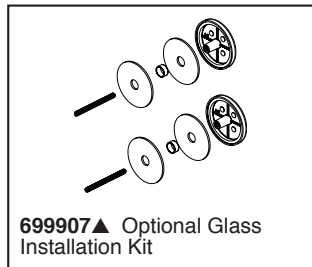

### STANDARD SPECIFICATIONS:

- Wood blocking is preferable behind all wall surfaces. If wood blocking is not available, try finding a wood stud to anchor at least one end of this accessory.
- Mounting hardware and mounting instructions included with product.
- Note: Plastic anchors, screws, toggle bolts, and mounting brackets are included with the mounting hardware.
- All metal construction

694706▲

Submitted Model No.: \_\_\_\_\_

Specific Features: \_\_\_\_\_

RP101397

▲ Designate proper finish suffix

RP63873

699907▲ Optional Glass Installation Kit