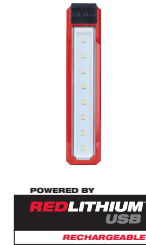

Includes: (1) REDLITHIUM™ USB Battery, 2 ft Heavy Duty USB Cord, (2) Hard Hat Clips

USB Rechargeable 700L Focusing Flashlight Kit

2110-21

| | |
|---------------------|-------------------|
| Lumens | 700 / 100 / 700 |
| Modes | High, Low, Strobe |
| Spot Beam Distance | 155 m |
| Beam Focus | Slide, Spot/Flood |
| Water & Dust Rating | IP67 |
| Height | 6.5" |
| Powered By | REDLITHIUM™ USB |

Includes: (1) REDLITHIUM™ USB Battery Pack, 2 ft Heavy Duty USB Cord

USB Rechargeable ROVER™ Magnetic Flood Light Kit

2112-21

| | |
|---------------------|-----------------|
| Lumens | 445 / 100 |
| Modes | High, Low |
| Hands-Free | Dual Magnets |
| Water & Dust Rating | IP54 |
| Height | 6.0" |
| Powered By | REDLITHIUM™ USB |