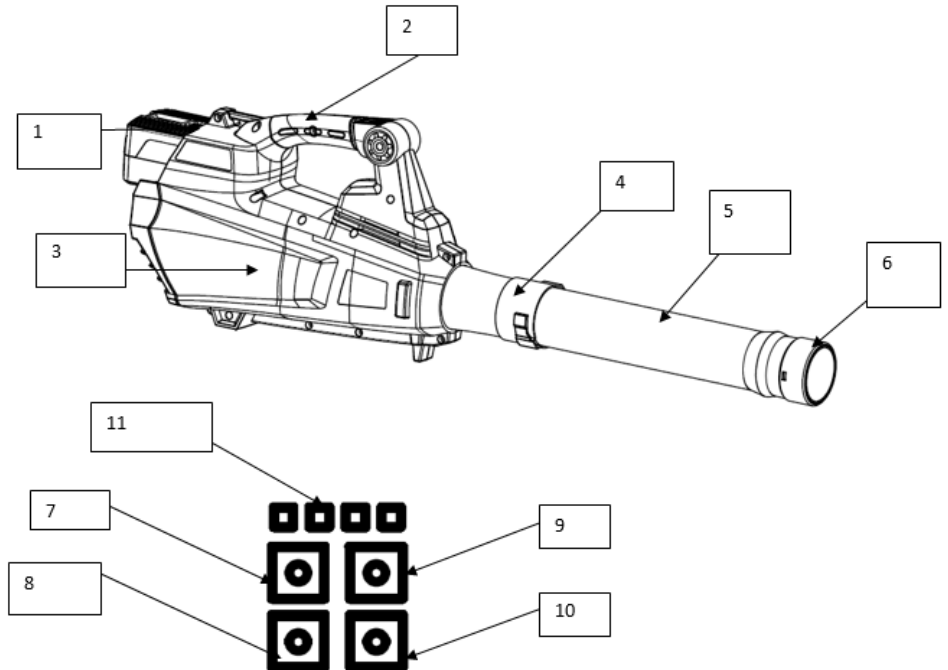

## 40V LITHIUM-ION CORDLESS BLOWER

Model: E435C

## MAJOR PARTS OF THE BLOWER

1. Battery pack
2. Handle
3. Blower housing
4. Blower housing outlet
5. Blower tube
6. Blower tube outlet
7. Speed raising button
8. Start button
9. Speed-reducing button
10. Stop button
11. LED indicator

## EXPLODED PARTS VIEW

## PARTS LIST

No.	Part No.	Description	QTY
1	7063016	Iron Ring	1
2	2109003	Front Wind Pipe	1
3	2109002	Back Wind Pipe	1
4	60170670	Self-Tapping Screw	20
5	6017082	Self-Tapping Screw	1
6	2068002	Upper Cover of Motor	1
7	2106028	Left Housing	1
8	2092019	Liner of Left Housing	1
9	60170190	Self-Tapping Screw	4
10	25040050	Fan Blade	1
11	2042004	Back Cover	1