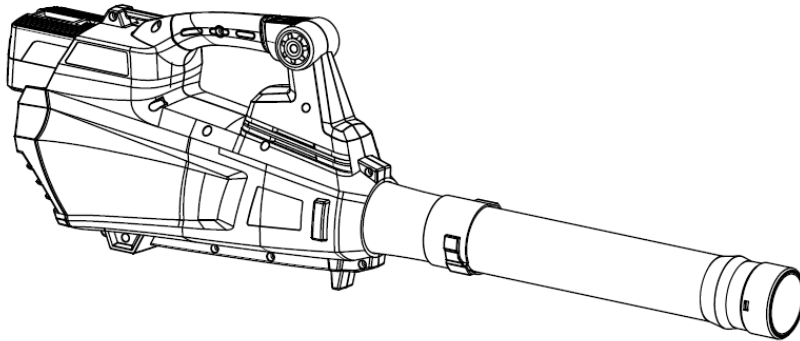

## 40V LITHIUM-ION CORDLESS BLOWER

Model: E435C

## MAJOR PARTS OF THE BLOWER

1. Battery pack
2. Handle
3. Blower housing
4. Blower housing outlet
5. Blower tube
6. Blower tube outlet
7. Speed raising button
8. Start button
9. Speed-reducing button
10. Stop button
11. LED indicator