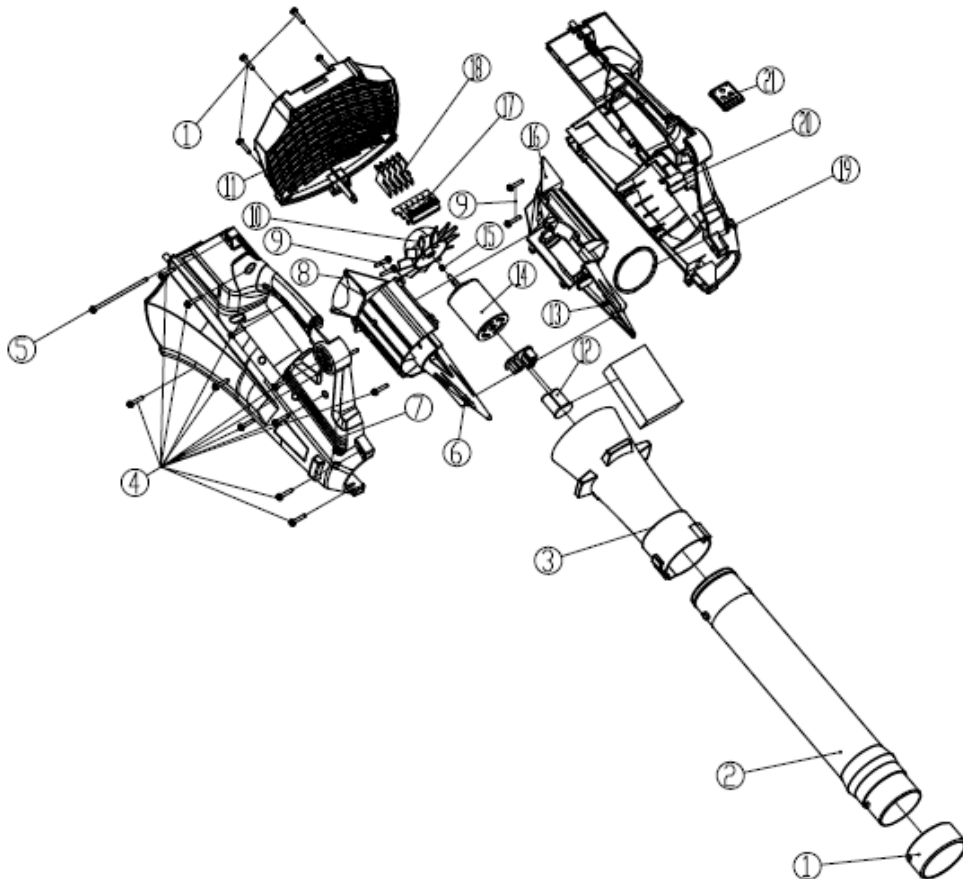

## 40V LITHIUM-ION CORDLESS BLOWER

Model: E435C

## MAJOR PARTS OF THE BLOWER

1. Battery pack
2. Handle
3. Blower housing
4. Blower housing outlet
5. Blower tube
6. Blower tube outlet
7. Speed raising button
8. Start button
9. Speed-reducing button
10. Stop button
11. LED indicator

## EXPLODED PARTS VIEW

## PARTS LIST

No.	Part No.	Description	QTY
1	7063016	Iron Ring	1
2	2109003	Front Wind Pipe	1
3	2109002	Back Wind Pipe	1
4	60170670	Self-Tapping Screw	20
5	6017082	Self-Tapping Screw	1
6	2068002	Upper Cover of Motor	1
7	2106028	Left Housing	1
8	2092019	Liner of Left Housing	1
9	60170190	Self-Tapping Screw	4
10	25040050	Fan Blade	1
11	2042004	Back Cover	1