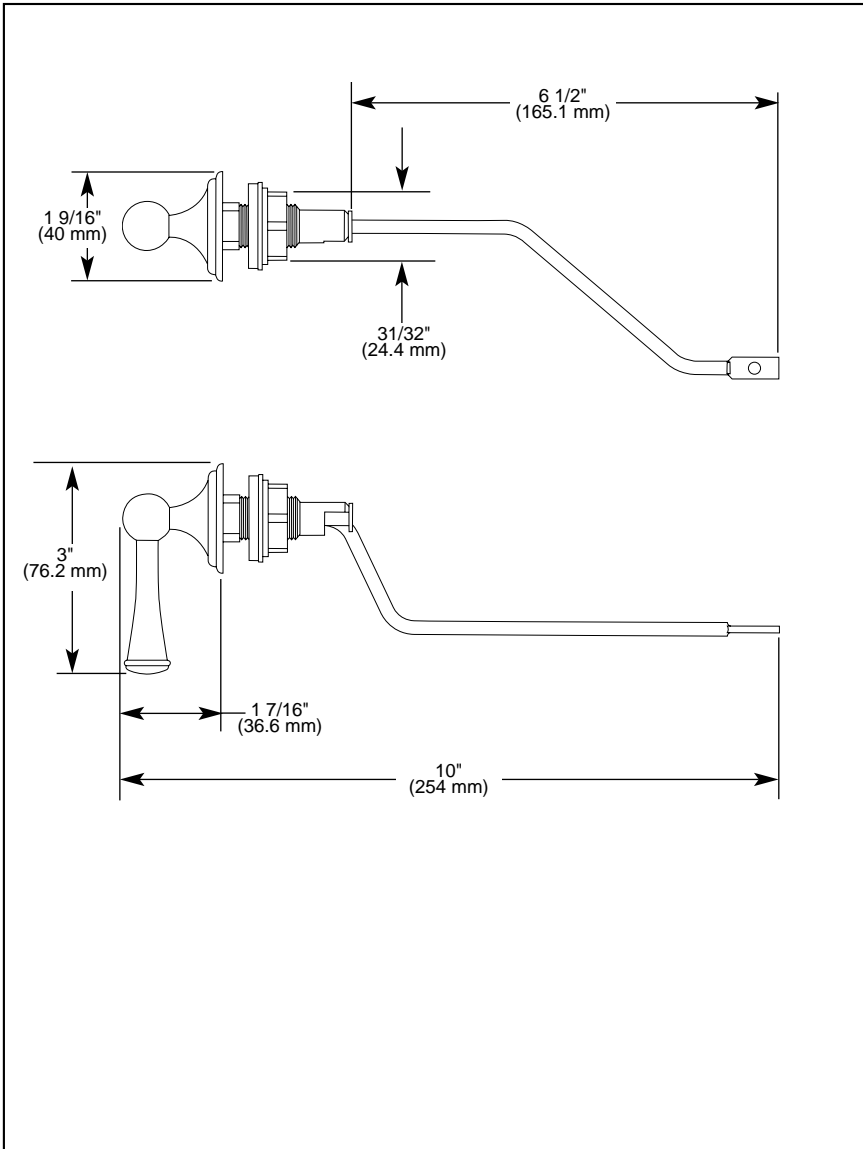

## ACCESSORIES

- Traditional Series
- Side Mount Flush Lever

Submitted Model No.: \_\_\_\_\_

Specific Features: \_\_\_\_\_

### STANDARD SPECIFICATIONS:

- Installation instructions included with product.