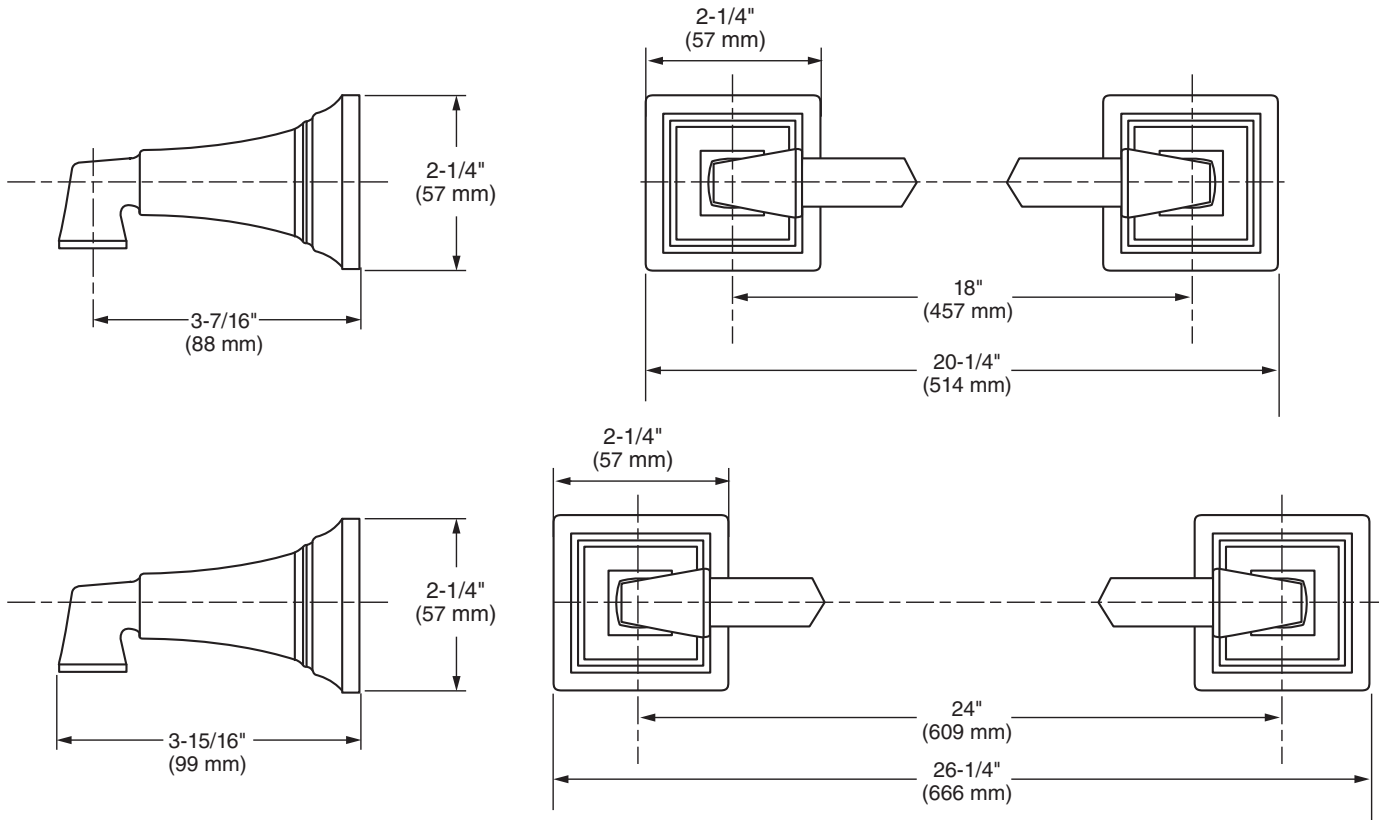

MODEL NUMBER:

- ☐ 7455018 - 18" Towel Bar
- ☐ 7455024 - 24" Towel Bar

Available Finishes

002	Polished Chrome
295	Brushed Nickel
013	Polished Nickel
278	Legacy Bronze
GN0	Brushed Cool Sunrise
243	Matte Black

PRODUCT FEATURES:

Materials of Construction: Metal construction for durability & long life. Brass rod.

Concealed Mounting: No exposed set screws.

Easy to Install

SUGGESTED SPECIFICATION

18" and 24" Towel Bar shall feature metal construction. Rod shall be brass. Shall feature concealed mounting with no exposed set screws. Towel Bar shall be American Standard Model # 7455.....