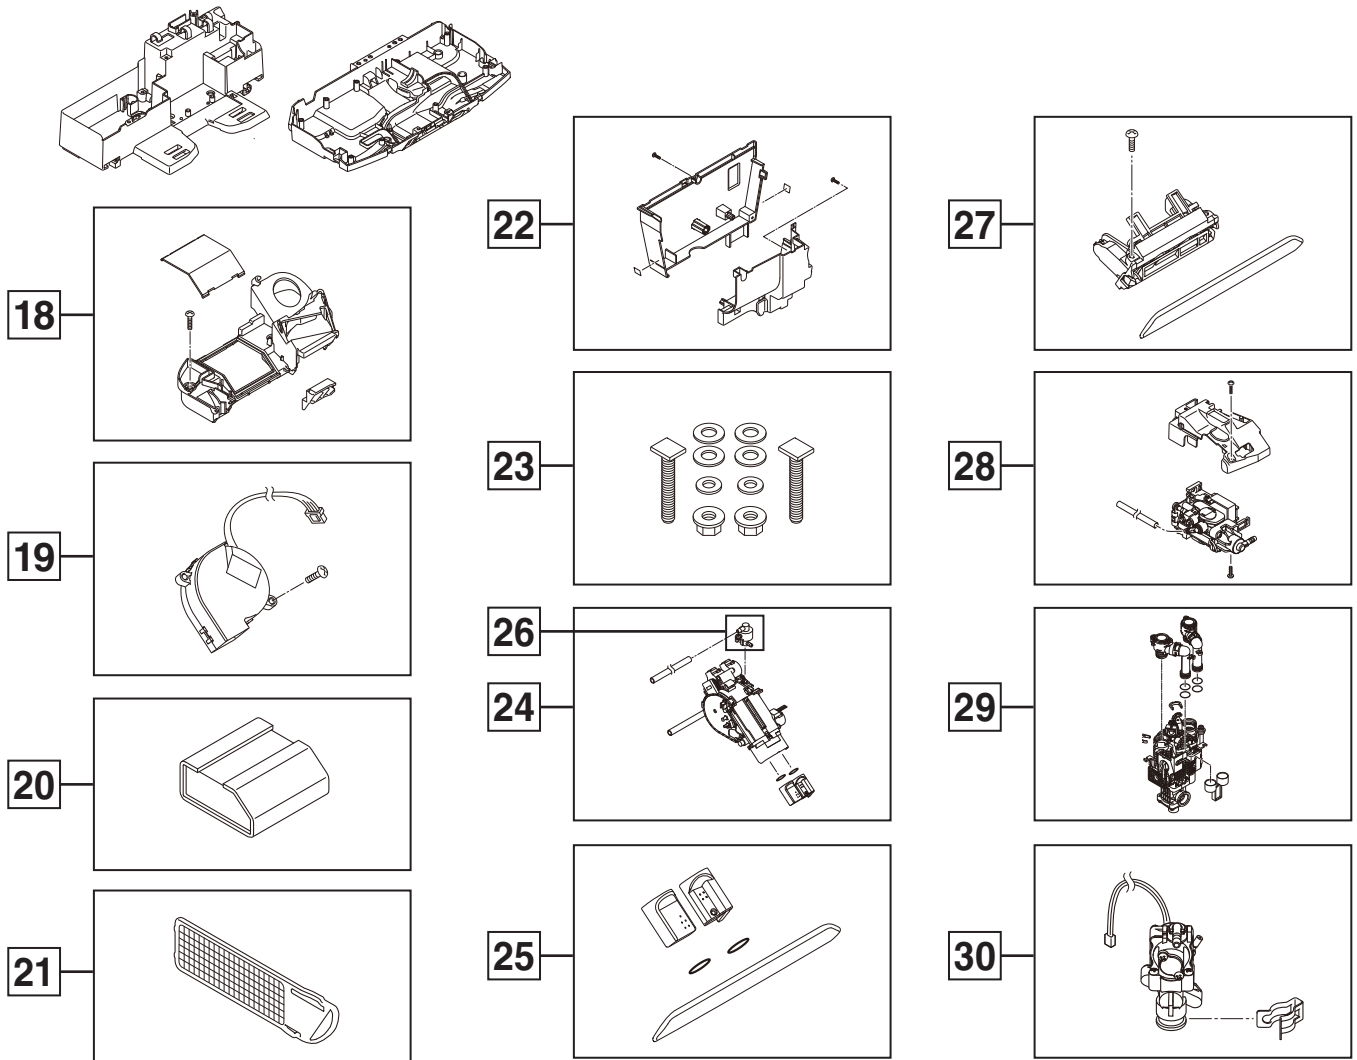

NO.	DESCRIPTION	REPAIR PART #	WHO CAN BUY? Customer or Maintenance
1	Remote control	760389-201.0070A	Maintenance/Customer
2	Flat bidet shield	760351-200.0070A	Maintenance/Customer
3	Seat lid	760358-401.2910A	Maintenance/Customer
4	WC seat	760359-401.2910A	Maintenance
5	WC seat rubber foot	760360-101.0070A	Maintenance/Customer
6	Power plug	760366-201.0070A	Maintenance
7	Side cover kit	760367-201.2910A	Maintenance/Customer

NO.	DESCRIPTION	REPAIR PART #	WHO CAN BUY? Customer or Maintenance
8	Upper body sensor kit	760361-201.0070A	Maintenance
9	Lower body sensor kit	760362-201.0070A	Maintenance
10	Flush button & Securing ring	760363-201.0070A	Maintenance
11	Auto open-close kit	760364-201.0070A	Maintenance
12	Auto open close lid and seat housing	760365-201.0070A	Maintenance
13	PCB AC board	760368-201.0070A	Maintenance
14	PCB DC board	760369-201.0070A	Maintenance
15	Night Light internal	760370-201.0070A	Maintenance
16	Dryer unit	760371-201.0070A	Maintenance
17	Dryer air shutter	760372-101.0070A	Maintenance/Customer

NO.	DESCRIPTION	REPAIR PART #	WHO CAN BUY? Customer or Maintenance
31	Water supply hose - 410 mm	760385-401.0070A	Maintenance/Customer
32	Water supply hose - 650 mm	760385-402.0070A	Maintenance/Customer
33	Hose Clip for seat unit connection	760386-101.0070A	Maintenance/Customer
34	Hose Clip for T-valve connection	760261-200.0070A	Maintenance/Customer
35	Shutoff valve	760388-201.0070A	Maintenance/Customer
36	Drain socket	760390-401.0070A	Maintenance/Customer
37	Floor securing member and adhesive	760391-101.0070A	Maintenance/Customer
38	Floor fixing screw for bowls	760392-101.0070A	Maintenance/Customer
39	Resin plug set (6 plugs)	760393-101.0070A	Maintenance/Customer
40	Floor fixing screw for floor securing member and drain socket	760394-101.0070A	Maintenance/Customer