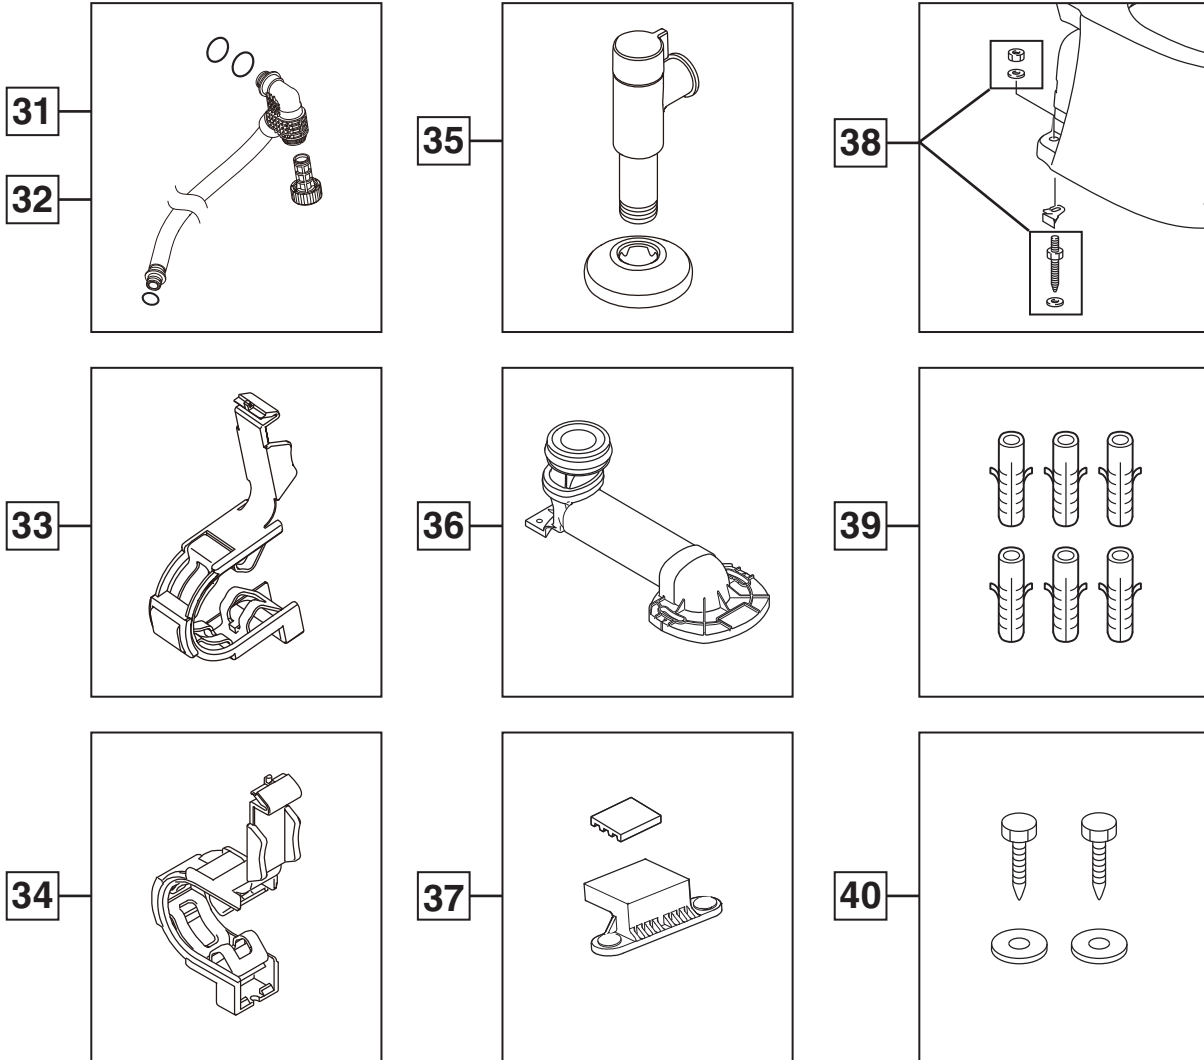

NO.	DESCRIPTION	REPAIR PART #	WHO CAN BUY? Customer or Maintenance
1	Remote control	760389-201.0070A	Maintenance/Customer
2	Flat bidet shield	760351-200.0070A	Maintenance/Customer
3	Seat lid	760358-401.2910A	Maintenance/Customer
4	WC seat	760359-401.2910A	Maintenance
5	WC seat rubber foot	760360-101.0070A	Maintenance/Customer
6	Power plug	760366-201.0070A	Maintenance
7	Side cover kit	760367-201.2910A	Maintenance/Customer

NO.	DESCRIPTION	REPAIR PART #	WHO CAN BUY? Customer or Maintenance
8	Upper body sensor kit	760361-201.0070A	Maintenance
9	Lower body sensor kit	760362-201.0070A	Maintenance
10	Flush button & Securing ring	760363-201.0070A	Maintenance
11	Auto open-close kit	760364-201.0070A	Maintenance
12	Auto open close lid and seat housing	760365-201.0070A	Maintenance
13	PCB AC board	760368-201.0070A	Maintenance
14	PCB DC board	760369-201.0070A	Maintenance
15	Night Light internal	760370-201.0070A	Maintenance
16	Dryer unit	760371-201.0070A	Maintenance
17	Dryer air shutter	760372-101.0070A	Maintenance/Customer

NO.	DESCRIPTION	REPAIR PART #	WHO CAN BUY? Customer or Maintenance
31	Water supply hose - 410 mm	760385-401.0070A	Maintenance/Customer
32	Water supply hose - 650 mm	760385-402.0070A	Maintenance/Customer
33	Hose Clip for seat unit connection	760386-101.0070A	Maintenance/Customer
34	Hose Clip for T-valve connection	760261-200.0070A	Maintenance/Customer
35	Shutoff valve	760388-201.0070A	Maintenance/Customer
36	Drain socket	760390-401.0070A	Maintenance/Customer
37	Floor securing member and adhesive	760391-101.0070A	Maintenance/Customer
38	Floor fixing screw for bowls	760392-101.0070A	Maintenance/Customer
39	Resin plug set (6 plugs)	760393-101.0070A	Maintenance/Customer
40	Floor fixing screw for floor securing member and drain socket	760394-101.0070A	Maintenance/Customer