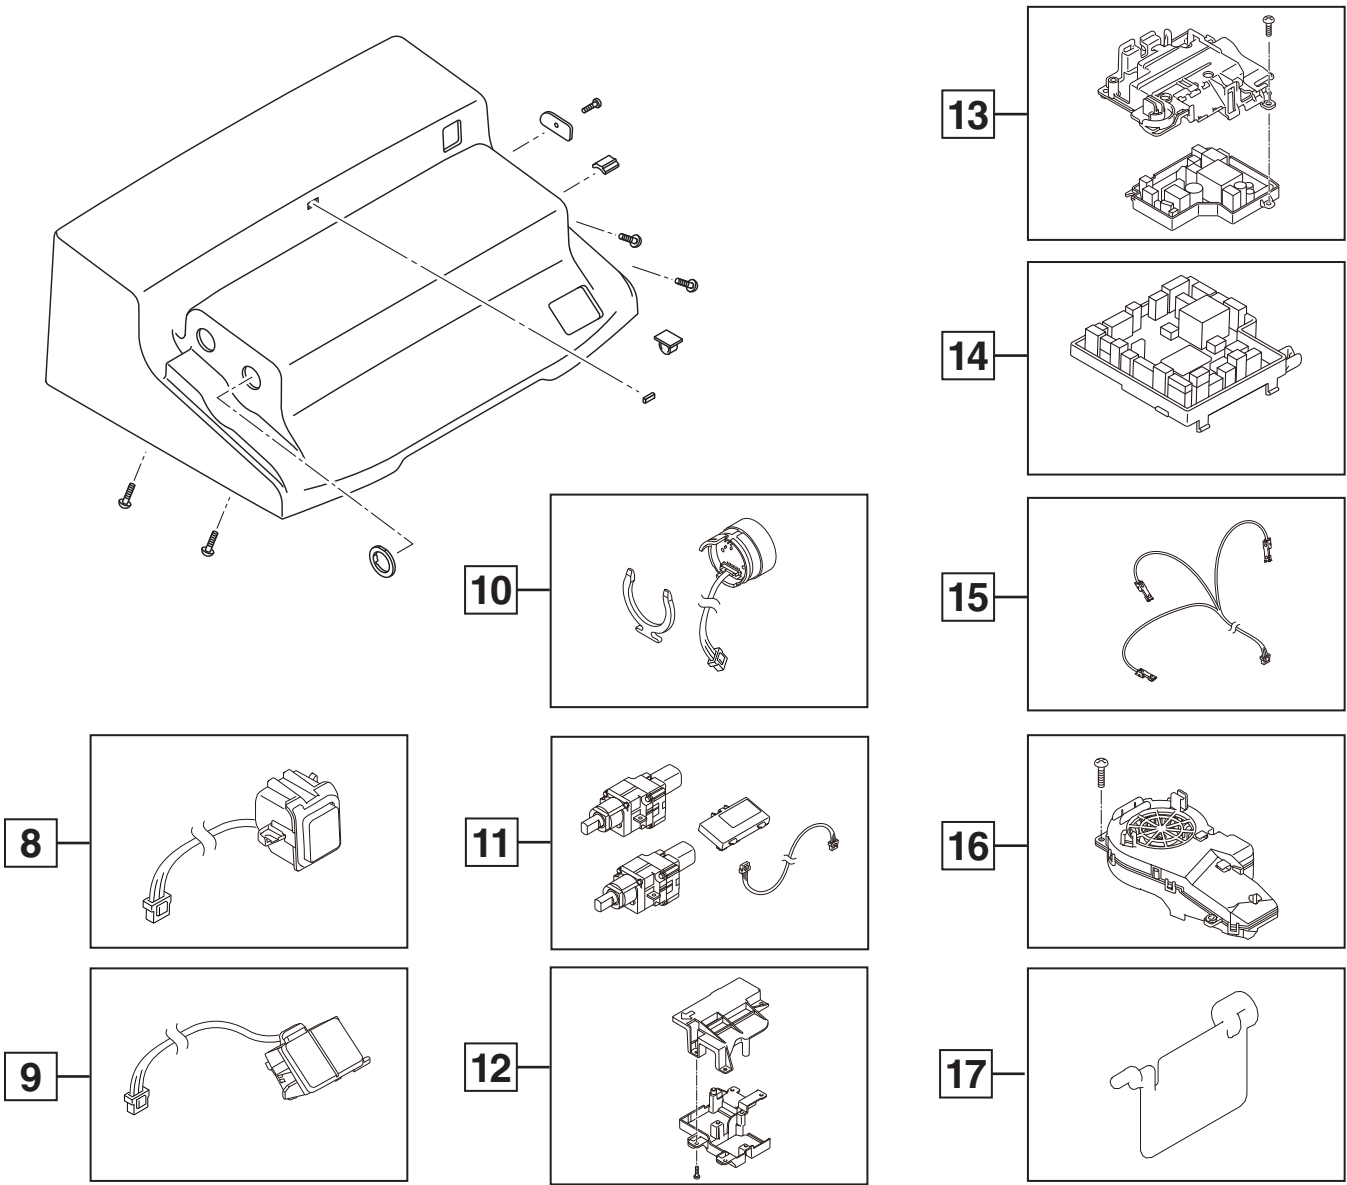

NO.	DESCRIPTION	REPAIR PART #	WHO CAN BUY? Customer or Maintenance
1	Remote control	760389-201.0070A	Maintenance/Customer
2	Flat bidet shield	760351-200.0070A	Maintenance/Customer
3	Seat lid	760358-401.2910A	Maintenance/Customer
4	WC seat	760359-401.2910A	Maintenance
5	WC seat rubber foot	760360-101.0070A	Maintenance/Customer
6	Power plug	760366-201.0070A	Maintenance
7	Side cover kit	760367-201.2910A	Maintenance/Customer

NO.	DESCRIPTION	REPAIR PART #	WHO CAN BUY? Customer or Maintenance
8	Upper body sensor kit	760361-201.0070A	Maintenance
9	Lower body sensor kit	760362-201.0070A	Maintenance
10	Flush button & Securing ring	760363-201.0070A	Maintenance
11	Auto open-close kit	760364-201.0070A	Maintenance
12	Auto open close lid and seat housing	760365-201.0070A	Maintenance
13	PCB AC board	760368-201.0070A	Maintenance
14	PCB DC board	760369-201.0070A	Maintenance
15	Night Light internal	760370-201.0070A	Maintenance
16	Dryer unit	760371-201.0070A	Maintenance
17	Dryer air shutter	760372-101.0070A	Maintenance/Customer

NO.	DESCRIPTION	REPAIR PART #	WHO CAN BUY? Customer or Maintenance
31	Water supply hose - 410 mm	760385-401.0070A	Maintenance/Customer
32	Water supply hose - 650 mm	760385-402.0070A	Maintenance/Customer
33	Hose Clip for seat unit connection	760386-101.0070A	Maintenance/Customer
34	Hose Clip for T-valve connection	760261-200.0070A	Maintenance/Customer
35	Shutoff valve	760388-201.0070A	Maintenance/Customer
36	Drain socket	760390-401.0070A	Maintenance/Customer
37	Floor securing member and adhesive	760391-101.0070A	Maintenance/Customer
38	Floor fixing screw for bowls	760392-101.0070A	Maintenance/Customer
39	Resin plug set (6 plugs)	760393-101.0070A	Maintenance/Customer
40	Floor fixing screw for floor securing member and drain socket	760394-101.0070A	Maintenance/Customer